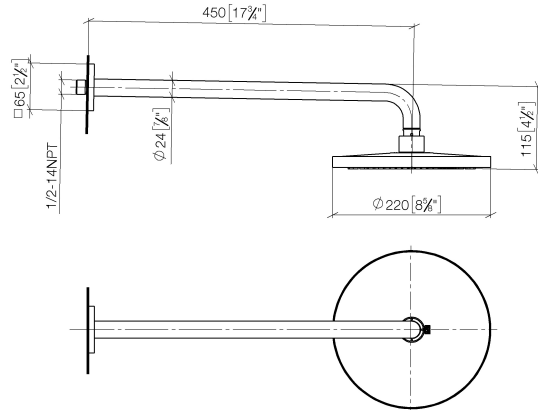

Rain shower with wall fixing FlowReduce 220 mm - Brushed Champagne (22kt Gold)

IMO

28 648 670

- 450mm projection
- rain shower Ø 220 mm
- rain flow
- max. flow 7 l/min
- Function from: 6 l/min
- rosette 65 x 65 mm
- 1/2" connection
- with anti-scale system
- quick clearing
- This product can help a building meet the requirements of Green Building Rating Systems, e.g. LEED®, BREEAM®, DGNB

Fits: IMO, CYO

	Brushed Champagne (22kt Gold)	28 648 670-46
	Chrome	28 648 670-00
	Brushed Platinum	28 648 670-06
	Platinum	28 648 670-08
	Dark Chrome	28 648 670-19
	Brushed Light Gold	28 648 670-27
	Brushed Durabrass (23kt Gold)	28 648 670-28
	Matte Black	28 648 670-33
	Champagne (22kt Gold)	28 648 670-47
	Brushed Chrome	28 648 670-93
	Brushed Dark Platinum	28 648 670-99

Rain shower with wall fixing FlowReduce 220 mm - Brushed Champagne (22kt Gold)

IMO

28 648 670  
mm [inches]

Flow rate chart

Certificates

LGA\_38655.

28 648 670  
Parts for other  
finishes can be found  
here: Chrome

### Spare parts list

No.	Item Number	Name	Quantity used	Delivery time
1	04 30 31 032 00 90	fixing set	1	2
2	09 17 20 120 90	holder	1	2
3	09 14 10 150 90	seal	1	2
4	09 27 67 015-46	rosette	1	30
5	90 31 11 038 00 90	pin	1	2
6	90 11 03 070 00-46	pipe	1	30
7	09 23 01 075 90	insert	1	2
8	90 12 05 092 20-46	shower	1	30
9	90 30 09 069 00 90	key	1	2