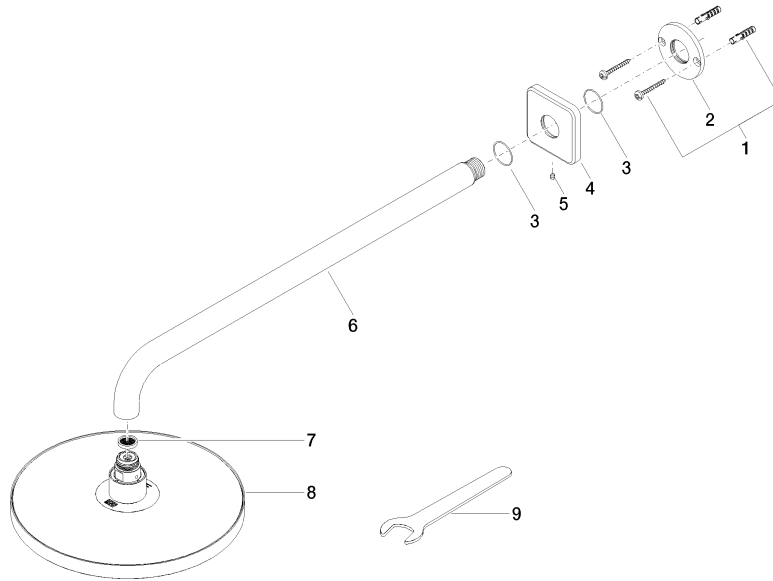

Rain shower with wall fixing FlowReduce 220 mm - Brushed Champagne (22kt Gold)

IMO

28 648 670

- 450mm projection
- rain shower Ø 220 mm
- rain flow
- max. flow 7 l/min
- Function from: 6 l/min
- rosette 65 x 65 mm
- 1/2" connection
- with anti-scale system
- quick clearing
- This product can help a building meet the requirements of Green Building Rating Systems, e.g. LEED®, BREEAM®, DGNB

Rain shower with wall fixing FlowReduce 220 mm - Brushed Champagne (22kt Gold)

IMO

28 648 670  
mm [inches]

Flow rate chart

Certificates

LGA\_38655.

28 648 670  
Parts for other  
finishes can be found  
here: Chrome

### Spare parts list

No.	Item Number	Name	Quantity used	Delivery time
1	04 30 31 032 00 90	fixing set	1	2
2	09 17 20 120 90	holder	1	2
3	09 14 10 150 90	seal	1	2
4	09 27 67 015-46	rosette	1	30
5	90 31 11 038 00 90	pin	1	2
6	90 11 03 070 00-46	pipe	1	30
7	09 23 01 075 90	insert	1	2
8	90 12 05 092 20-46	shower	1	30
9	90 30 09 069 00 90	key	1	2