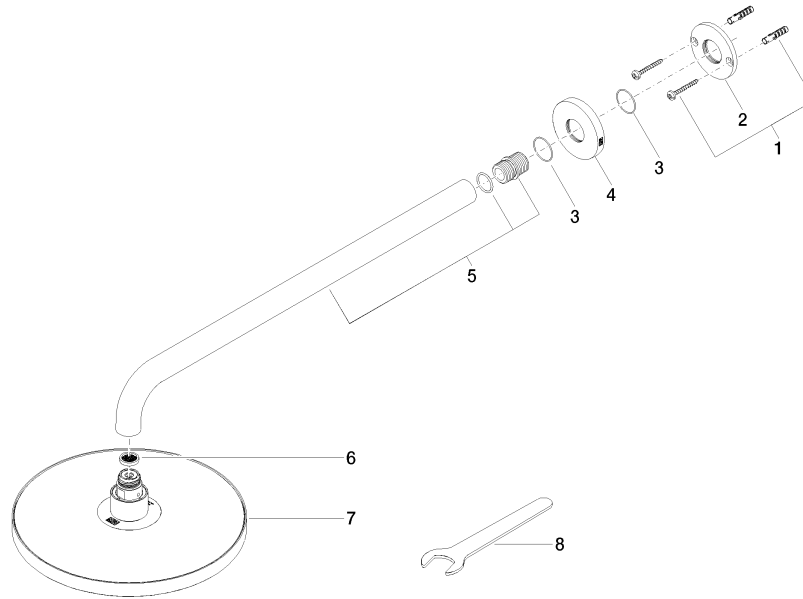

Rain shower with wall fixing FlowReduce 220 mm - Chrome

TARA

28 648 970

- 450mm projection
- rain shower Ø 220 mm
- PURE RAIN, max. flow rate 7 l/min (at 3 bar)
- Function from: 6 l/min
- rosette Ø 60 mm
- 1/2" connection
- with anti-scale system
- quick clearing
- This product can help a building meet the requirements of Green Building Rating Systems, e.g. LEED®, BREEAM®, DGNB

Fits: TARA, LISSÉ, VAIA, META

	Chrome	28 648 970-00
	Brushed Platinum	28 648 970-06
	Platinum	28 648 970-08
	Dark Chrome	28 648 970-19
	Light Gold	28 648 970-26
	Brushed Light Gold	28 648 970-27
	Brushed Durabrass (23kt Gold)	28 648 970-28
	Matte Black	28 648 970-33
	Brushed Bronze	28 648 970-42
	Brushed Champagne (22kt Gold)	28 648 970-46
	Champagne (22kt Gold)	28 648 970-47
	Brushed Chrome	28 648 970-93
	Brushed Dark Platinum	28 648 970-99

28 648 970

mm [inches]

Flow rate chart

Certificates

LGA_38655.

28 648 970

Parts for other finishes can be found here: [Brushed Platinum](#)

Spare parts list

No.	Item Number	Name	Quantity used	Delivery time
1	04 30 31 032 00 90	fixing set	1	2
2	09 17 20 120 90	holder	1	2
3	09 14 10 150 90	seal	2	2
4	09 27 97 015-00	rosette	1	10
5	90 11 03 070 00-00	pipe	1	10
6	09 23 01 075 90	insert	1	2
7	90 12 05 092 20-00	shower	1	10
8	90 30 09 069 00 90	key	1	2