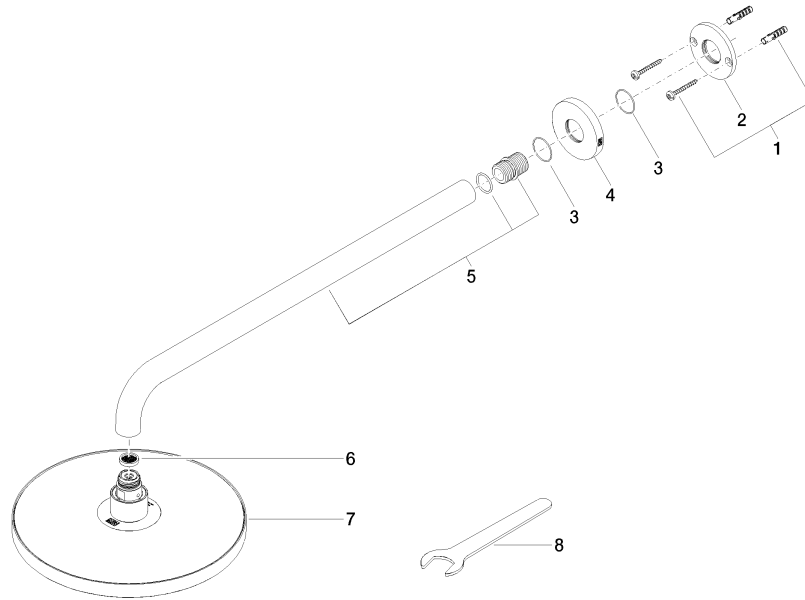

Rain shower with wall fixing FlowReduce 220 mm - Platinum

TARA

28 648 970

Fits: TARA, LISSÉ, VAIA, META

- 450mm projection
- rain shower Ø 220 mm
- PURE RAIN, max. flow rate 7 l/min (at 3 bar)
- Function from: 6 l/min
- rosette Ø 60 mm
- 1/2" connection
- with anti-scale system
- quick clearing
- This product can help a building meet the requirements of Green Building Rating Systems, e.g. LEED®, BREEAM®, DGNB

28 648 970

mm [inches]

Codes & Standards

DIN 4109

ISO 3822

Ü-Zeichen

Certificates

LGA_38

28 648 970

Product version from 4/1/2024

Parts for other finishes can be found here: [Chrome](#)

Rain shower with wall fixing FlowReduce 220 mm - Platinum

TARA

28 648 970

Spare parts list

Product version from 4/1/2024

No.	Item Number	Name	Quantity used	Delivery time
	04 30 31 032 00 90	fixing set	9	2