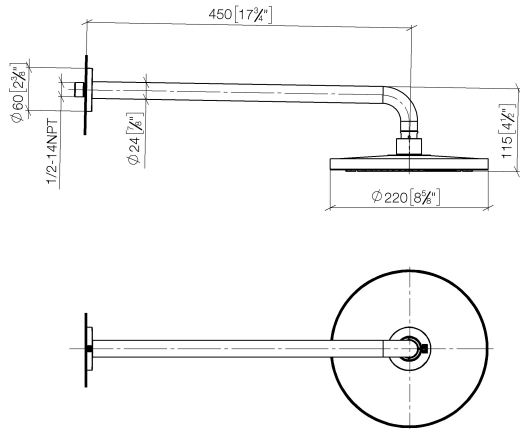

28 648 970

- 450mm projection
- rain shower Ø 220 mm
- PURE RAIN, max. flow rate 7 l/min (at 3 bar)
- Function from: 6 l/min
- rosette Ø 60 mm
- 1/2" connection
- with anti-scale system
- quick clearing
- This product can help a building meet the requirements of Green Building Rating Systems, e.g. LEED®, BREEAM®, DGNB

Fits: TARA, LISSÉ, VAIA, META

	Light Gold	28 648 970-26
	Chrome	28 648 970-00
	Brushed Platinum	28 648 970-06
	Platinum	28 648 970-08
	Dark Chrome	28 648 970-19
	Brushed Light Gold	28 648 970-27
	Brushed Durabrass (23kt Gold)	28 648 970-28
	Matte Black	28 648 970-33
	Brushed Bronze	28 648 970-42
	Brushed Champagne (22kt Gold)	28 648 970-46
	Champagne (22kt Gold)	28 648 970-47
	Brushed Chrome	28 648 970-93
	Brushed Dark Platinum	28 648 970-99

28 648 970

mm [inches]

Certificates

LGA_38655.

28 648 970

Parts for other
finishes can be found
here: [Chrome](#)