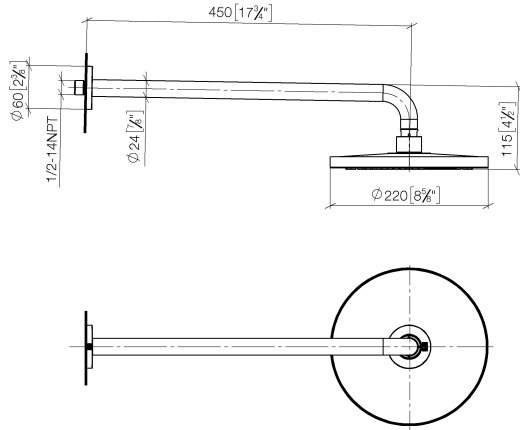

28 648 970

Fits: TARA, LISSÉ, VAIA, META

- 450mm projection
- rain shower Ø 220 mm
- PURE RAIN, max. flow rate 7 l/min (at 3 bar)
- Function from: 6 l/min
- rosette Ø 60 mm
- 1/2" connection
- with anti-scale system
- quick clearing
- This product can help a building meet the requirements of Green Building Rating Systems, e.g. LEED®, BREEAM®, DGNB

	Brushed Light Gold	28 648 970-27
	Chrome	28 648 970-00
	Brushed Platinum	28 648 970-06
	Platinum	28 648 970-08
	Dark Chrome	28 648 970-19
	Light Gold	28 648 970-26
	Brushed Durabronze (23kt Gold)	28 648 970-28
	Matte Black	28 648 970-33
	Brushed Bronze	28 648 970-42
	Brushed Champagne (22kt Gold)	28 648 970-46
	Champagne (22kt Gold)	28 648 970-47
	Brushed Chrome	28 648 970-93
	Brushed Dark Platinum	28 648 970-99

28 648 970

mm [inches]

Certificates

LGA_38655.

28 648 970

Parts for other
finishes can be found
here: [Chrome](#)