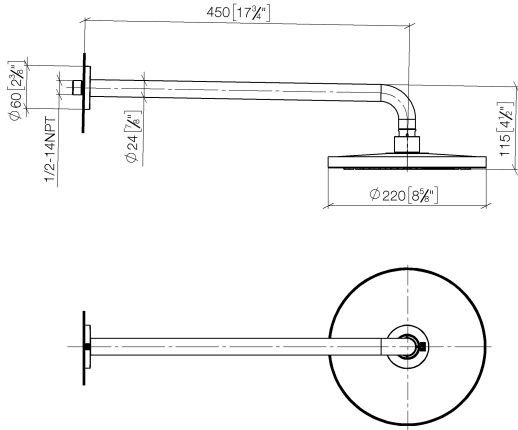

Rain shower with wall fixing FlowReduce 220 mm - Brushed Durabronze (23kt Gold)

TARA

28 648 970

- 450mm projection
- rain shower Ø 220 mm
- PURE RAIN, max. flow rate 7 l/min (at 3 bar)
- Function from: 6 l/min
- rosette Ø 60 mm
- 1/2" connection
- with anti-scale system
- quick clearing
- This product can help a building meet the requirements of Green Building Rating Systems, e.g. LEED®, BREEAM®, DGNB

Fits: TARA, LISSÉ, VAIA, META

	Brushed Durabronze (23kt Gold)	28 648 970-28
	Chrome	28 648 970-00
	Brushed Platinum	28 648 970-06
	Platinum	28 648 970-08
	Dark Chrome	28 648 970-19
	Light Gold	28 648 970-26
	Brushed Light Gold	28 648 970-27
	Matte Black	28 648 970-33
	Brushed Bronze	28 648 970-42
	Brushed Champagne (22kt Gold)	28 648 970-46
	Champagne (22kt Gold)	28 648 970-47
	Brushed Chrome	28 648 970-93
	Brushed Dark Platinum	28 648 970-99

Rain shower with wall fixing FlowReduce 220 mm - Brushed Durabronze (23kt Gold)

TARA

28 648 970
mm [inches]

Certificates

LGA_38655.

28 648 970
Parts for other
finishes can be found
here: Chrome

Spare parts list

No.	Item Number	Name	Quantity used	Delivery time
1	04 30 31 032 00 90	fixing set	1	2
2	09 17 20 120 90	holder	1	2
3	09 14 10 150 90	seal	2	2
4	09 27 97 015-28	rosette	1	20
5	90 11 03 070 00-28	pipe	1	20
6	09 23 01 075 90	insert	1	2
7	90 12 05 092 20-28	shower	1	20
8	90 30 09 069 00 90	key	1	2