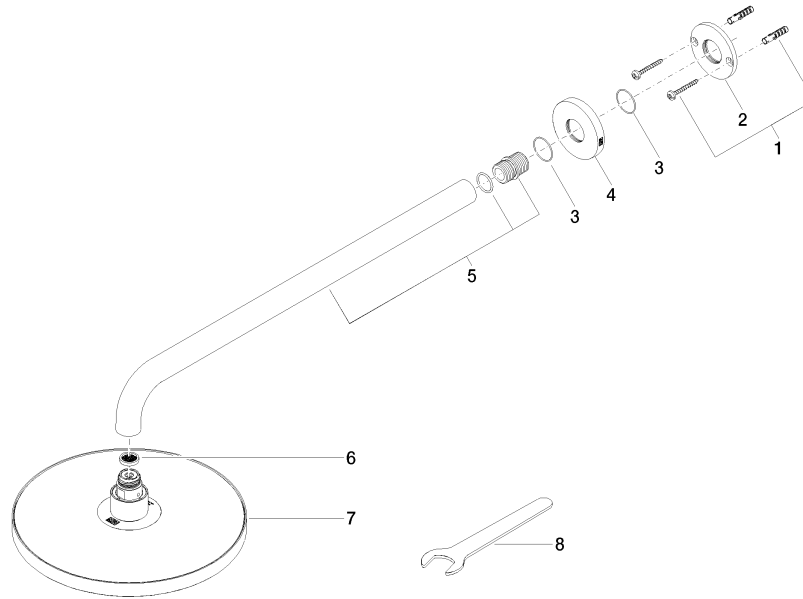

Rain shower with wall fixing FlowReduce 220 mm - Brushed Durabronze (23kt Gold)

TARA

28 648 970

- 450mm projection
- rain shower Ø 220 mm
- PURE RAIN, max. flow rate 7 l/min (at 3 bar)
- Function from: 6 l/min
- rosette Ø 60 mm
- 1/2" connection
- with anti-scale system
- quick clearing
- This product can help a building meet the requirements of Green Building Rating Systems, e.g. LEED®, BREEAM®, DGNB

Fits: TARA, LISSÉ, VAIA, META

	Brushed Durabronze (23kt Gold)	28 648 970-28
	Chrome	28 648 970-00
	Brushed Platinum	28 648 970-06
	Platinum	28 648 970-08
	Dark Chrome	28 648 970-19
	Light Gold	28 648 970-26
	Brushed Light Gold	28 648 970-27
	Matte Black	28 648 970-33
	Brushed Bronze	28 648 970-42
	Brushed Champagne (22kt Gold)	28 648 970-46
	Champagne (22kt Gold)	28 648 970-47
	Brushed Chrome	28 648 970-93
	Brushed Dark Platinum	28 648 970-99

Rain shower with wall fixing FlowReduce 220 mm - Brushed Durabronze (23kt Gold)

TARA

28 648 970
mm [inches]

Certificates

LGA_38655.

28 648 970
Parts for other
finishes can be found
here: Chrome

Spare parts list

No.	Item Number	Name	Quantity used	Delivery time
1	04 30 31 032 00 90	fixing set	1	2
2	09 17 20 120 90	holder	1	2
3	09 14 10 150 90	seal	2	2
4	09 27 97 015-28	rosette	1	20
5	90 11 03 070 00-28	pipe	1	20
6	09 23 01 075 90	insert	1	2
7	90 12 05 092 20-28	shower	1	20
8	90 30 09 069 00 90	key	1	2