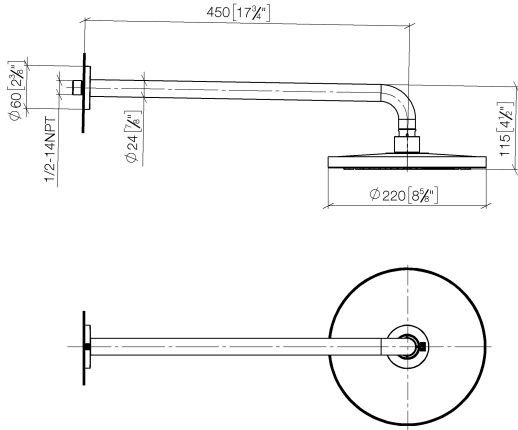

Rain shower with wall fixing FlowReduce 220 mm - Brushed Champagne (22kt Gold)

TARA

28 648 970

- 450mm projection
- rain shower Ø 220 mm
- PURE RAIN, max. flow rate 7 l/min (at 3 bar)
- Function from: 6 l/min
- rosette Ø 60 mm
- 1/2" connection
- with anti-scale system
- quick clearing
- This product can help a building meet the requirements of Green Building Rating Systems, e.g. LEED®, BREEAM®, DGNB

Fits: TARA, LISSÉ, VAIA, META

	Brushed Champagne (22kt Gold)	28 648 970-46
	Chrome	28 648 970-00
	Brushed Platinum	28 648 970-06
	Platinum	28 648 970-08
	Dark Chrome	28 648 970-19
	Light Gold	28 648 970-26
	Brushed Light Gold	28 648 970-27
	Brushed Durabrass (23kt Gold)	28 648 970-28
	Matte Black	28 648 970-33
	Brushed Bronze	28 648 970-42
	Champagne (22kt Gold)	28 648 970-47
	Brushed Chrome	28 648 970-93
	Brushed Dark Platinum	28 648 970-99

Rain shower with wall fixing FlowReduce 220 mm - Brushed Champagne (22kt Gold)

TARA

28 648 970  
mm [inches]

Certificates

LGA\_38655.

28 648 970  
Parts for other  
finishes can be found  
here: Chrome

### Spare parts list

No.	Item Number	Name	Quantity used	Delivery time
1	04 30 31 032 00 90	fixing set	1	2
2	09 17 20 120 90	holder	1	2
3	09 14 10 150 90	seal	2	2
4	09 27 97 015-46	rosette	1	30
5	90 11 03 070 00-46	pipe	1	30
6	09 23 01 075 90	insert	1	2
7	90 12 05 092 20-46	shower	1	30
8	90 30 09 069 00 90	key	1	2