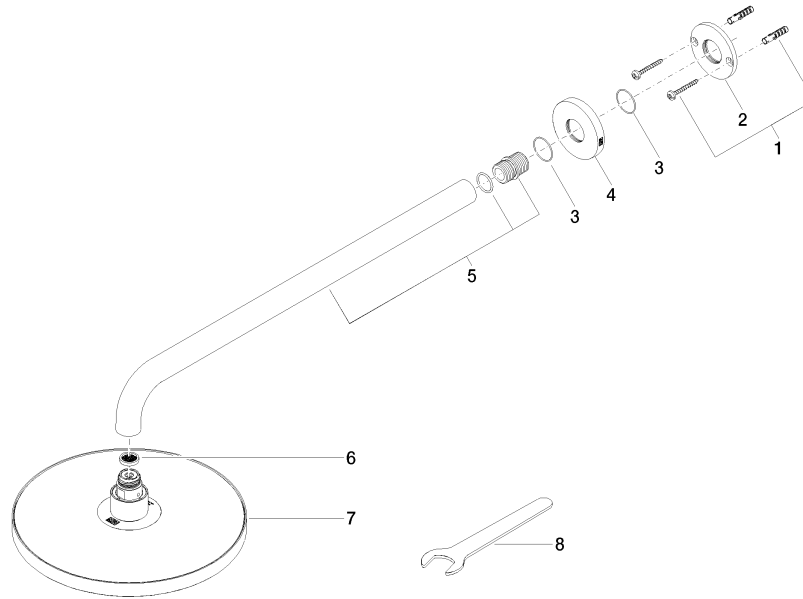

Rain shower with wall fixing FlowReduce 220 mm - Brushed Champagne (22kt Gold)

TARA

28 648 970

- 450mm projection
- rain shower Ø 220 mm
- PURE RAIN, max. flow rate 7 l/min (at 3 bar)
- Function from: 6 l/min
- rosette Ø 60 mm
- 1/2" connection
- with anti-scale system
- quick clearing
- This product can help a building meet the requirements of Green Building Rating Systems, e.g. LEED®, BREEAM®, DGNB

Fits: TARA, LISSÉ, VAIA, META

	Brushed Champagne (22kt Gold)	28 648 970-46
	Chrome	28 648 970-00
	Brushed Platinum	28 648 970-06
	Platinum	28 648 970-08
	Dark Chrome	28 648 970-19
	Light Gold	28 648 970-26
	Brushed Light Gold	28 648 970-27
	Brushed Durabrass (23kt Gold)	28 648 970-28
	Matte Black	28 648 970-33
	Brushed Bronze	28 648 970-42
	Champagne (22kt Gold)	28 648 970-47
	Brushed Chrome	28 648 970-93
	Brushed Dark Platinum	28 648 970-99

Rain shower with wall fixing FlowReduce 220 mm - Brushed Champagne (22kt Gold)

TARA

28 648 970  
mm [inches]

Certificates

LGA\_38655.

28 648 970  
Parts for other  
finishes can be found  
here: Chrome

### Spare parts list

No.	Item Number	Name	Quantity used	Delivery time
1	04 30 31 032 00 90	fixing set	1	2
2	09 17 20 120 90	holder	1	2
3	09 14 10 150 90	seal	2	2
4	09 27 97 015-46	rosette	1	30
5	90 11 03 070 00-46	pipe	1	30
6	09 23 01 075 90	insert	1	2
7	90 12 05 092 20-46	shower	1	30
8	90 30 09 069 00 90	key	1	2