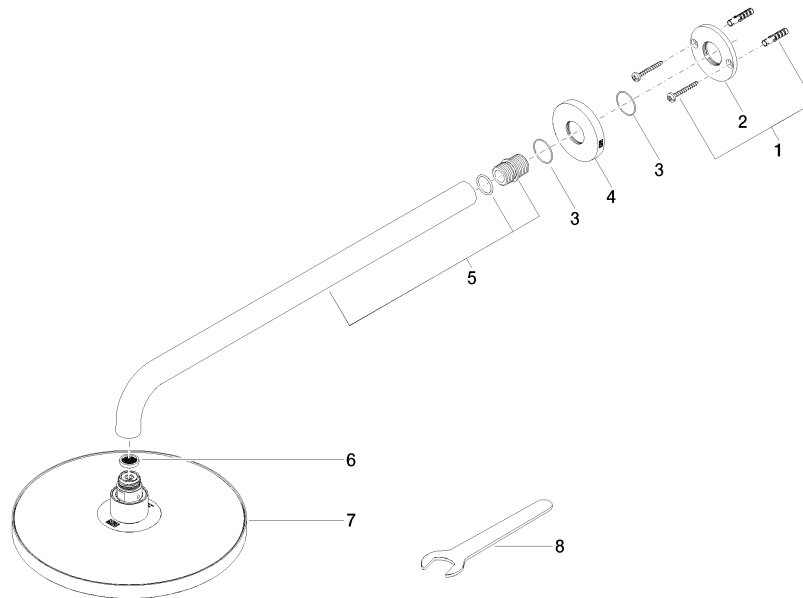

28 648 970

- 450mm projection
- rain shower Ø 220 mm
- PURE RAIN, max. flow rate 7 l/min (at 3 bar)
- Function from: 6 l/min
- rosette Ø 60 mm
- 1/2" connection
- with anti-scale system
- quick clearing
- This product can help a building meet the requirements of Green Building Rating Systems, e.g. LEED®, BREEAM®, DGNB

Fits: TARA, LISSÉ, VAIA, META

	Brushed Chrome	28 648 970-93
	Chrome	28 648 970-00
	Brushed Platinum	28 648 970-06
	Platinum	28 648 970-08
	Dark Chrome	28 648 970-19
	Light Gold	28 648 970-26
	Brushed Light Gold	28 648 970-27
	Brushed Durabronze (23kt Gold)	28 648 970-28
	Matte Black	28 648 970-33
	Brushed Bronze	28 648 970-42
	Brushed Champagne (22kt Gold)	28 648 970-46
	Champagne (22kt Gold)	28 648 970-47
	Brushed Dark Platinum	28 648 970-99

28 648 970

mm [inches]

### Spare parts list

No.	Item Number	Name	Quantity used	Delivery time
1	04 30 31 032 00 90	fixing set	1	2
2	09 17 20 120 90	holder	1	2
3	09 14 10 150 90	seal	2	2
4	09 27 97 015-93	rosette	1	20
5	90 11 03 070 00-93	pipe	1	20
6	09 23 01 075 90	insert	1	2
7	90 12 05 092 20-93	shower	1	20
8	90 30 09 069 00 90	key	1	2