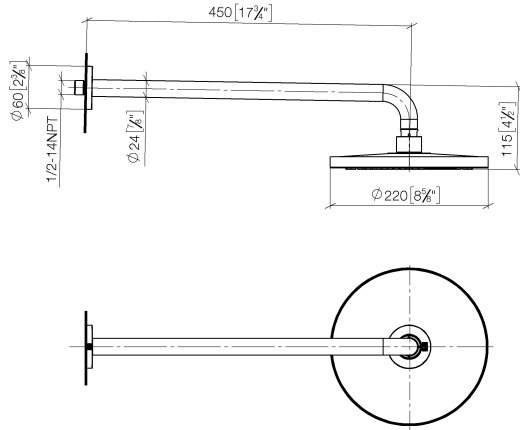

28 648 970

- 450mm projection
- rain shower Ø 220 mm
- PURE RAIN, max. flow rate 7 l/min (at 3 bar)
- Function from: 6 l/min
- rosette Ø 60 mm
- 1/2" connection
- with anti-scale system
- quick clearing
- This product can help a building meet the requirements of Green Building Rating Systems, e.g. LEED®, BREEAM®, DGNB

Fits: TARA, LISSÉ, VAIA, META

	Brushed Dark Platinum	28 648 970-99
	Chrome	28 648 970-00
	Brushed Platinum	28 648 970-06
	Platinum	28 648 970-08
	Dark Chrome	28 648 970-19
	Light Gold	28 648 970-26
	Brushed Light Gold	28 648 970-27
	Brushed Durabronze (23kt Gold)	28 648 970-28
	Matte Black	28 648 970-33
	Brushed Bronze	28 648 970-42
	Brushed Champagne (22kt Gold)	28 648 970-46
	Champagne (22kt Gold)	28 648 970-47
	Brushed Chrome	28 648 970-93

28 648 970

mm [inches]

Certificates

LGA\_38655.

28 648 970

Parts for other finishes can be found here: [Chrome](#)

### Spare parts list

No.	Item Number	Name	Quantity used	Delivery time
1	04 30 31 032 00 90	fixing set	1	2
2	09 17 20 120 90	holder	1	2
3	09 14 10 150 90	seal	2	2
4	09 27 97 015-99	rosette	1	30
5	90 11 03 070 00-99	pipe	1	30
6	09 23 01 075 90	insert	1	2
7	90 12 05 092 20-99	shower	1	30
8	90 30 09 069 00 90	key	1	2