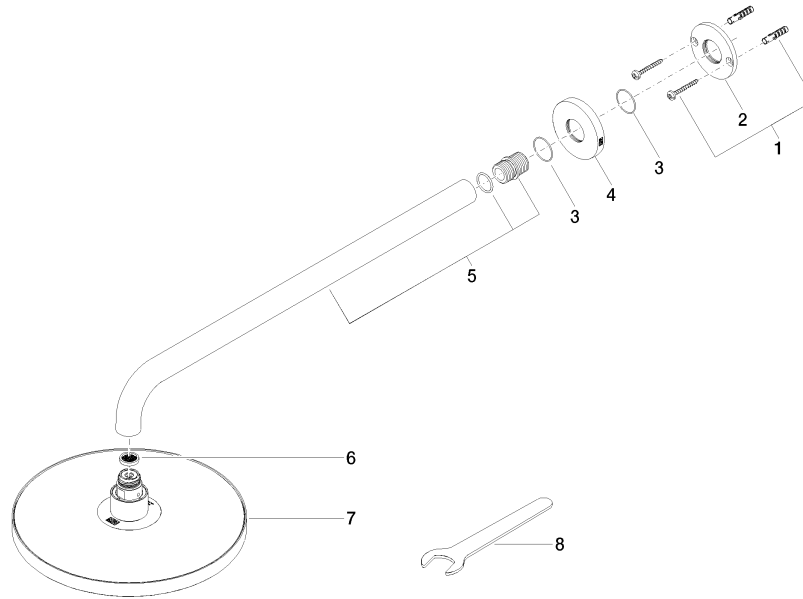

28 648 970

- 450mm projection
- rain shower Ø 220 mm
- PURE RAIN, max. flow rate 7 l/min (at 3 bar)
- Function from: 6 l/min
- rosette Ø 60 mm
- 1/2" connection
- with anti-scale system
- quick clearing
- This product can help a building meet the requirements of Green Building Rating Systems, e.g. LEED®, BREEAM®, DGNB

Fits: TARA, LISSÉ, VAIA, META

	Brushed Dark Platinum	28 648 970-99
	Chrome	28 648 970-00
	Brushed Platinum	28 648 970-06
	Platinum	28 648 970-08
	Dark Chrome	28 648 970-19
	Light Gold	28 648 970-26
	Brushed Light Gold	28 648 970-27
	Brushed Durabronze (23kt Gold)	28 648 970-28
	Matte Black	28 648 970-33
	Brushed Bronze	28 648 970-42
	Brushed Champagne (22kt Gold)	28 648 970-46
	Champagne (22kt Gold)	28 648 970-47
	Brushed Chrome	28 648 970-93

28 648 970

mm [inches]

Certificates

LGA\_38655.

28 648 970

Parts for other finishes can be found here: [Chrome](#)

### Spare parts list

No.	Item Number	Name	Quantity used	Delivery time
1	04 30 31 032 00 90	fixing set	1	2
2	09 17 20 120 90	holder	1	2
3	09 14 10 150 90	seal	2	2
4	09 27 97 015-99	rosette	1	30
5	90 11 03 070 00-99	pipe	1	30
6	09 23 01 075 90	insert	1	2
7	90 12 05 092 20-99	shower	1	30
8	90 30 09 069 00 90	key	1	2