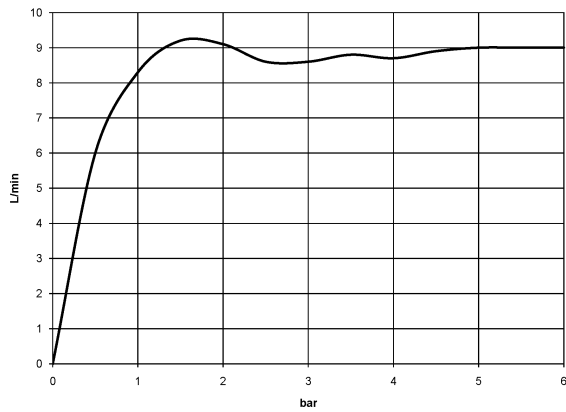

Flow rate chart

Certificates

WRAS_2212012. LGA_38655.