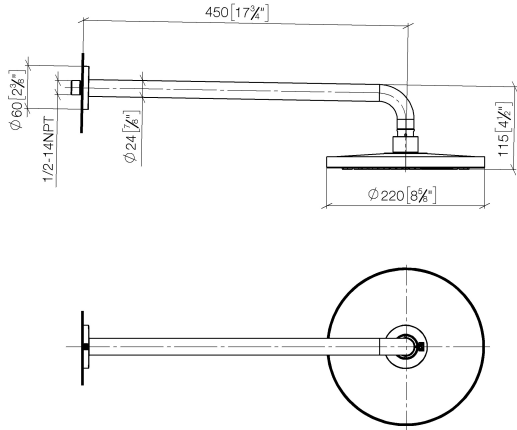

EDITION PRO Rain shower with wall fixing 220 mm - Matte Black

28 649 626

- 450mm projection
- rain flow
- with anti-scale system
- rain shower Ø 220 mm
- rosette Ø 60 mm
- 1/2" connection
- max. flow 14 l/min
- quick clearing
- WRAS 2212012

	Matte Black	28 649 626-33
	Chrome	28 649 626-00
	Brushed Chrome	28 649 626-93

Required miscellaneous

- Concealed wall elbow -** 35 085 970 90
- min. recess depth 90 mm
 - max. recess depth 163 mm

EDITION PRO Rain shower with wall fixing 220 mm - Matte Black

28 649 626

mm [inches]

Flow rate chart

Certificates

WRAS_2212012. LGA_38655.

EDITION PRO Rain shower with wall fixing 220 mm - Matte Black

28 649 626

Spare parts list

No.	Item Number	Name	Quantity used	Delivery time
1	04 30 31 032 00 90	fixing set	1	2
2	09 17 20 120 90	holder	1	2
3	09 14 10 150 90	seal	1	2
4	09 27 97 015-33	rosette	1	30
5	90 11 03 070 00-33	pipe	1	30
6	09 23 01 075 90	insert	1	2
7	04 12 05 092 00-33	shower	1	30
8	90 30 09 069 00 90	key	1	2