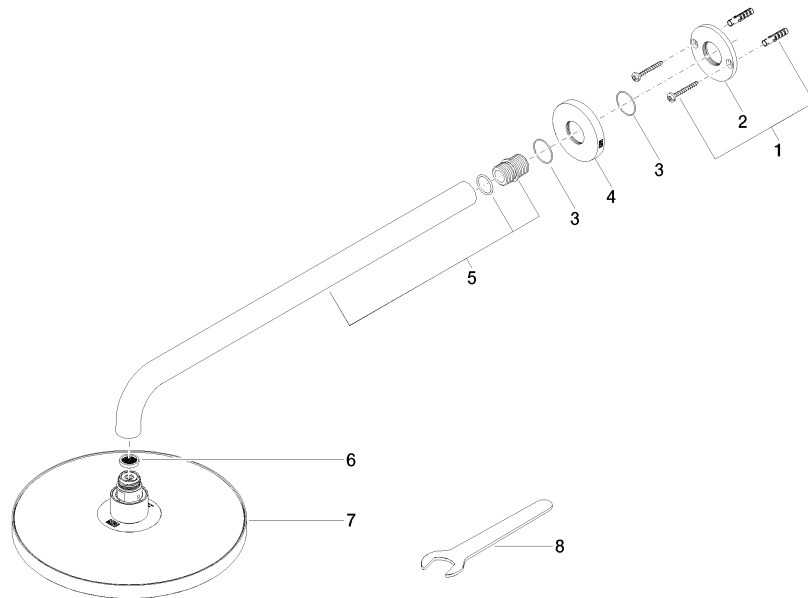

EDITION PRO Rain shower with wall fixing 220 mm - Matte Black

28 649 626

- 450mm projection
- rain flow
- with anti-scale system
- rain shower Ø 220 mm
- rosette Ø 60 mm
- 1/2" connection
- max. flow 14 l/min
- quick clearing
- WRAS 2212012

	Matte Black	28 649 626-33
	Chrome	28 649 626-00
	Brushed Chrome	28 649 626-93

Required miscellaneous

- Concealed wall elbow -** 35 085 970 90
- min. recess depth 90 mm
 - max. recess depth 163 mm

EDITION PRO Rain shower with wall fixing 220 mm - Matte Black

28 649 626

mm [inches]

Flow rate chart

Certificates

WRAS_2212012. LGA_38655.

EDITION PRO Rain shower with wall fixing 220 mm - Matte Black

28 649 626

Spare parts list

No.	Item Number	Name	Quantity used	Delivery time
1	04 30 31 032 00 90	fixing set	1	2
2	09 17 20 120 90	holder	1	2
3	09 14 10 150 90	seal	1	2
4	09 27 97 015-33	rosette	1	30
5	90 11 03 070 00-33	pipe	1	30
6	09 23 01 075 90	insert	1	2
7	04 12 05 092 00-33	shower	1	30
8	90 30 09 069 00 90	key	1	2