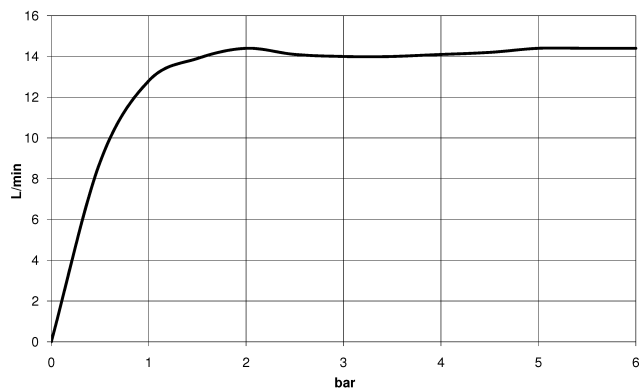

Rain shower with wall fixing 220 mm - Chrome

IMO

28 649 670

- 450mm projection
- rain shower Ø 220 mm
- PURE RAIN, max. flow rate 14 l/min (at 3 bar)
- Function from: 7 l/min
- rosette 65 x 65 mm
- 1/2" connection
- with anti-scale system
- quick clearing
- WRAS 2212012

Recommended miscellaneous

Concealed wall elbow -

35 085 970 90

- max. recess depth 163 mm
- min. recess depth 90 mm

28 649 670

mm [inches]

Flow rate chart

Certificates