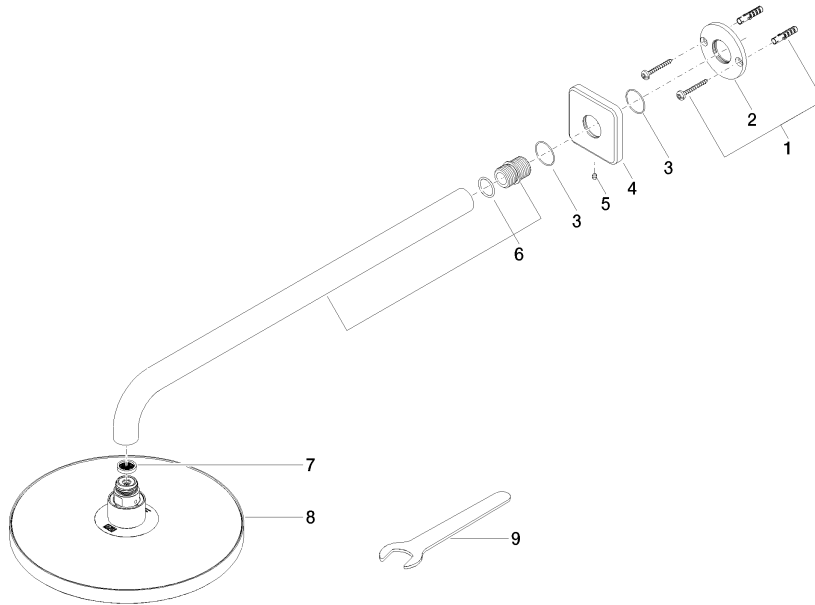

Rain shower with wall fixing 220 mm - Chrome

IMO

28 649 670

- 450mm projection
- rain shower Ø 220 mm
- PURE RAIN, max. flow rate 14 l/min (at 3 bar)
- Function from: 7 l/min
- rosette 65 x 65 mm
- 1/2" connection
- with anti-scale system
- quick clearing
- WRAS 2212012

Recommended miscellaneous

Concealed wall elbow -

35 085 970 90

- max. recess depth 163 mm
- min. recess depth 90 mm

28 649 670

mm [inches]

Flow rate chart

Certificates

WRAS_2212012. LGA_38655.

28 649 670

Spare parts list

No.	Item Number	Name	Quantity used	Delivery time
1	04 30 31 032 00 90	fixing set	1	2
2	09 17 20 120 90	holder	1	2
3	09 14 10 150 90	seal	2	2
4	09 27 67 015-00	rosette	1	10
5	90 31 11 038 00 90	pin	1	2
6	90 11 03 070 00-00	pipe	1	10
7	09 23 01 075 90	insert	1	2
8	04 12 05 092 00-00	shower	1	10
9	90 30 09 069 00 90	key	1	2