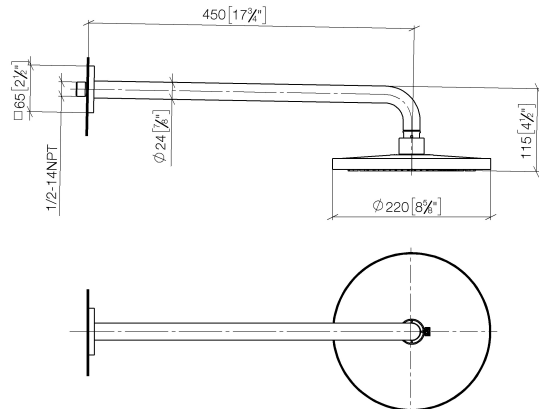

Rain shower with wall fixing 220 mm - Chrome

IMO

28 649 670

- 450mm projection
- rain shower Ø 220 mm
- PURE RAIN, max. flow rate 14 l/min (at 3 bar)
- Function from: 7 l/min
- rosette 65 x 65 mm
- 1/2" connection
- with anti-scale system
- quick clearing
- WRAS 2212012

Recommended miscellaneous

Concealed wall elbow -

35 085 970 90

- max. recess depth 163 mm
- min. recess depth 90 mm

28 649 670

mm [inches]

Flow rate chart

Certificates

WRAS_2212012. LGA_38655.

28 649 670

Spare parts list

No.	Item Number	Name	Quantity used	Delivery time
1	04 30 31 032 00 90	fixing set	1	2
2	09 17 20 120 90	holder	1	2
3	09 14 10 150 90	seal	2	2
4	09 27 67 015-00	rosette	1	10
5	90 31 11 038 00 90	pin	1	2
6	90 11 03 070 00-00	pipe	1	10
7	09 23 01 075 90	insert	1	2
8	04 12 05 092 00-00	shower	1	10
9	90 30 09 069 00 90	key	1	2