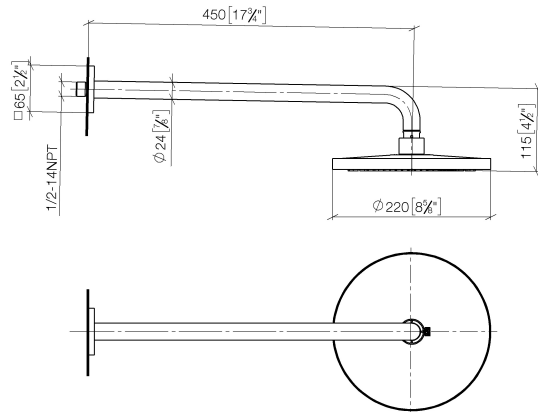

Rain shower with wall fixing 220 mm - Dark Chrome

IMO

28 649 670

- 450mm projection
- rain shower Ø 220 mm
- PURE RAIN, max. flow rate 14 l/min (at 3 bar)
- Function from: 7 l/min
- rosette 65 x 65 mm
- 1/2" connection
- with anti-scale system
- quick clearing
- WRAS 2212012

Recommended miscellaneous

- Concealed wall elbow -** 35 085 970 90
- max. recess depth 163 mm
 - min. recess depth 90 mm

28 649 670

mm [inches]

Flow rate chart

Certificates

WRAS_2212012. LGA_38655.

28 649 670

Spare parts list

No.	Item Number	Name	Quantity used	Delivery time
1	04 30 31 032 00 90	fixing set	1	2
2	09 17 20 120 90	holder	1	2
3	09 14 10 150 90	seal	2	2
4	09 27 67 015-19	rosette	1	60
5	90 31 11 038 00 90	pin	1	2
6	90 11 03 070 00-19	pipe	1	20
7	09 23 01 075 90	insert	1	2
8	04 12 05 092 00-19	shower	1	20
9	90 30 09 069 00 90	key	1	2