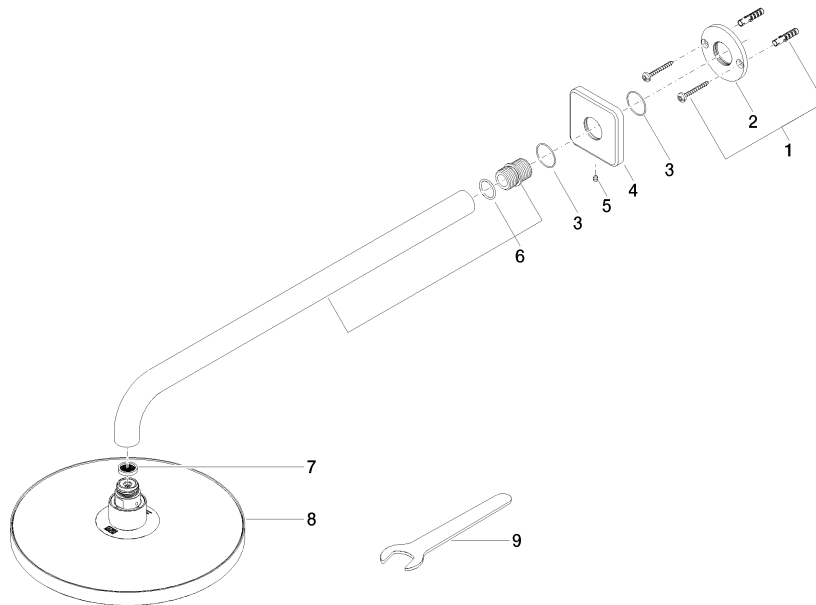

Rain shower with wall fixing 220 mm - Dark Chrome

IMO

28 649 670

- 450mm projection
- rain shower Ø 220 mm
- PURE RAIN, max. flow rate 14 l/min (at 3 bar)
- Function from: 7 l/min
- rosette 65 x 65 mm
- 1/2" connection
- with anti-scale system
- quick clearing
- WRAS 2212012

Recommended miscellaneous

- Concealed wall elbow -** 35 085 970 90
- max. recess depth 163 mm
 - min. recess depth 90 mm

28 649 670

mm [inches]

Flow rate chart

Certificates

WRAS_2212012. LGA_38655.

28 649 670

Spare parts list

No.	Item Number	Name	Quantity used	Delivery time
1	04 30 31 032 00 90	fixing set	1	2
2	09 17 20 120 90	holder	1	2
3	09 14 10 150 90	seal	2	2
4	09 27 67 015-19	rosette	1	60
5	90 31 11 038 00 90	pin	1	2
6	90 11 03 070 00-19	pipe	1	20
7	09 23 01 075 90	insert	1	2
8	04 12 05 092 00-19	shower	1	20
9	90 30 09 069 00 90	key	1	2