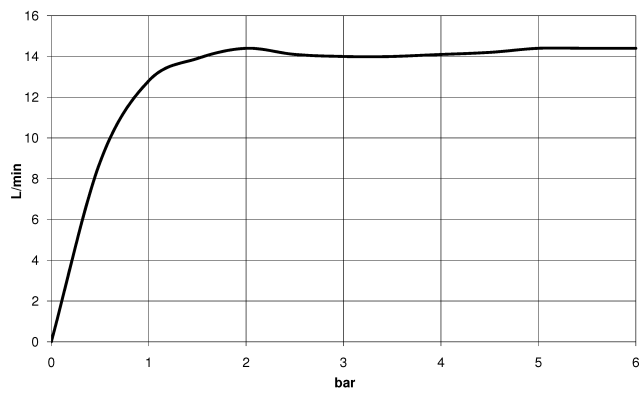

Rain shower with wall fixing 220 mm - Dark Chrome

IMO

28 649 670

- 450mm projection
- rain shower Ø 220 mm
- PURE RAIN, max. flow rate 14 l/min (at 3 bar)
- Function from: 7 l/min
- rosette 65 x 65 mm
- 1/2" connection
- with anti-scale system
- quick clearing
- WRAS 2212012

Recommended miscellaneous

- Concealed wall elbow -** 35 085 970 90
- max. recess depth 163 mm
 - min. recess depth 90 mm

28 649 670

mm [inches]

Flow rate chart

Certificates

WRAS_2212012. LGA_38655.

28 649 670