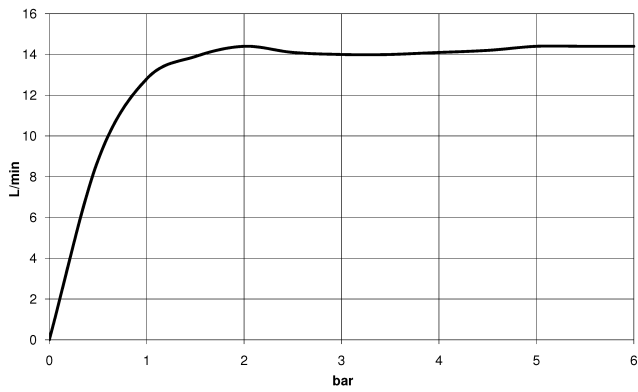

Rain shower with wall fixing 220 mm - Matte Black

IMO

28 649 670

- 450mm projection
- rain shower Ø 220 mm
- PURE RAIN, max. flow rate 14 l/min (at 3 bar)
- Function from: 7 l/min
- rosette 65 x 65 mm
- 1/2" connection
- with anti-scale system
- quick clearing
- WRAS 2212012

Recommended miscellaneous

Concealed wall elbow -

35 085 970 90

- min. recess depth 90 mm
- max. recess depth 163 mm

28 649 670

mm [inches]

Flow rate chart

Certificates