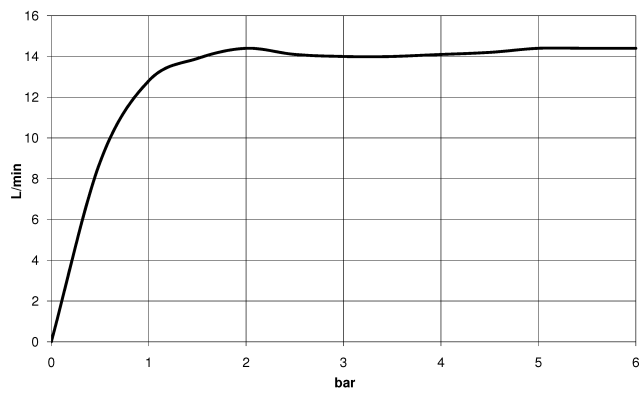

Rain shower with wall fixing 220 mm - Brushed Champagne (22kt Gold)

IMO

28 649 670

- 450mm projection
- rain shower Ø 220 mm
- PURE RAIN, max. flow rate 14 l/min (at 3 bar)
- Function from: 7 l/min
- rosette 65 x 65 mm
- 1/2" connection
- with anti-scale system
- quick clearing
- WRAS 2212012

Recommended miscellaneous

- Concealed wall elbow -**
- max. recess depth 163 mm
 - min. recess depth 90 mm

35 085 970 90

28 649 670

mm [inches]

Flow rate chart

Certificates

WRAS_2212012. LGA_38655.