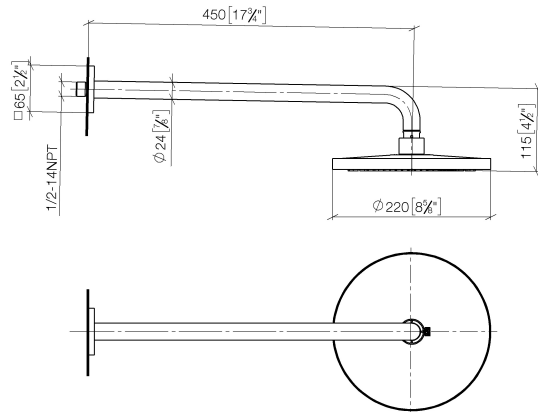

Rain shower with wall fixing 220 mm - Brushed Champagne (22kt Gold)

IMO

28 649 670

- 450mm projection
- rain shower Ø 220 mm
- PURE RAIN, max. flow rate 14 l/min (at 3 bar)
- Function from: 7 l/min
- rosette 65 x 65 mm
- 1/2" connection
- with anti-scale system
- quick clearing
- WRAS 2212012

Recommended miscellaneous

- Concealed wall elbow -**
- max. recess depth 163 mm
 - min. recess depth 90 mm

35 085 970 90

28 649 670

mm [inches]

Flow rate chart

Certificates

WRAS_2212012. LGA_38655.

28 649 670

Spare parts list

No.	Item Number	Name	Quantity used	Delivery time
1	04 30 31 032 00 90	fixing set	1	2
2	09 17 20 120 90	holder	1	2
3	09 14 10 150 90	seal	2	2
4	09 27 67 015-46	rosette	1	30
5	90 31 11 038 00 90	pin	1	2
6	90 11 03 070 00-46	pipe	1	30
7	09 23 01 075 90	insert	1	2
8	04 12 05 092 00-46	shower	1	60
9	90 30 09 069 00 90	key	1	2