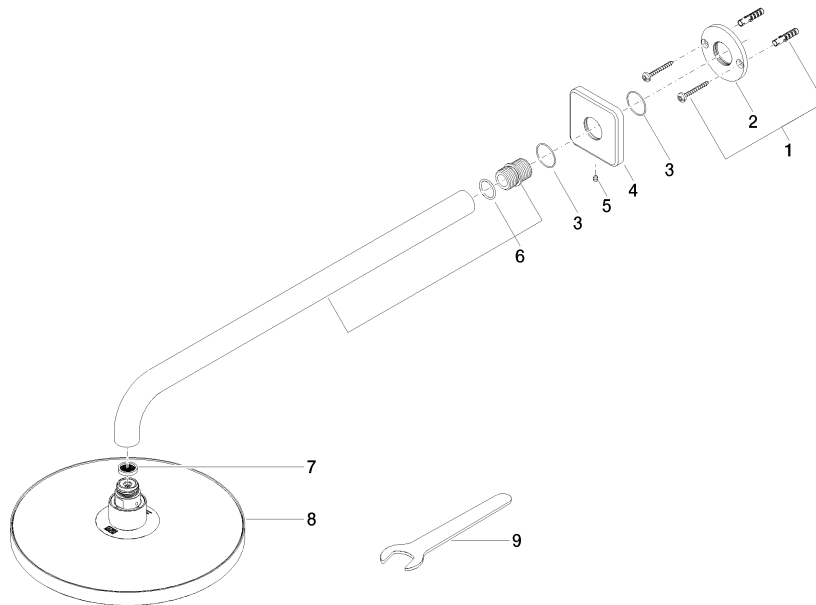

Rain shower with wall fixing 220 mm - Brushed Champagne (22kt Gold)

IMO

28 649 670

- 450mm projection
- rain shower Ø 220 mm
- PURE RAIN, max. flow rate 14 l/min (at 3 bar)
- Function from: 7 l/min
- rosette 65 x 65 mm
- 1/2" connection
- with anti-scale system
- quick clearing
- WRAS 2212012

Recommended miscellaneous

- Concealed wall elbow -**
- max. recess depth 163 mm
 - min. recess depth 90 mm

35 085 970 90

28 649 670

mm [inches]

Flow rate chart

Certificates

WRAS_2212012. LGA_38655.

28 649 670

Spare parts list

No.	Item Number	Name	Quantity used	Delivery time
1	04 30 31 032 00 90	fixing set	1	2
2	09 17 20 120 90	holder	1	2
3	09 14 10 150 90	seal	2	2
4	09 27 67 015-46	rosette	1	30
5	90 31 11 038 00 90	pin	1	2
6	90 11 03 070 00-46	pipe	1	30
7	09 23 01 075 90	insert	1	2
8	04 12 05 092 00-46	shower	1	60
9	90 30 09 069 00 90	key	1	2