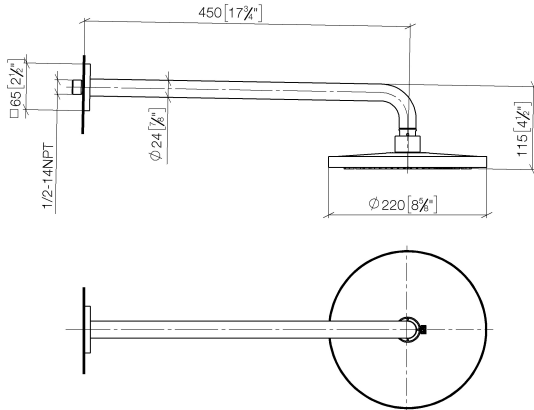

Rain shower with wall fixing 220 mm - Champagne (22kt Gold)

IMO

28 649 670

- 450mm projection
- rain shower Ø 220 mm
- PURE RAIN, max. flow rate 14 l/min (at 3 bar)
- Function from: 7 l/min
- rosette 65 x 65 mm
- 1/2" connection
- with anti-scale system
- quick clearing
- WRAS 2212012

Recommended miscellaneous

- Concealed wall elbow -** 35 085 970 90
- max. recess depth 163 mm
 - min. recess depth 90 mm

28 649 670

mm [inches]

Flow rate chart

Certificates

WRAS_2212012. LGA_38655.

28 649 670

Spare parts list

No.	Item Number	Name	Quantity used	Delivery time
1	04 30 31 032 00 90	fixing set	1	2
2	09 17 20 120 90	holder	1	2
3	09 14 10 150 90	seal	2	2
4	09 27 67 015-47	rosette	1	30
5	90 31 11 038 00 90	pin	1	2
6	90 11 03 070 00-47	pipe	1	30
7	09 23 01 075 90	insert	1	2
8	04 12 05 092 00-47	shower	1	60
9	90 30 09 069 00 90	key	1	2