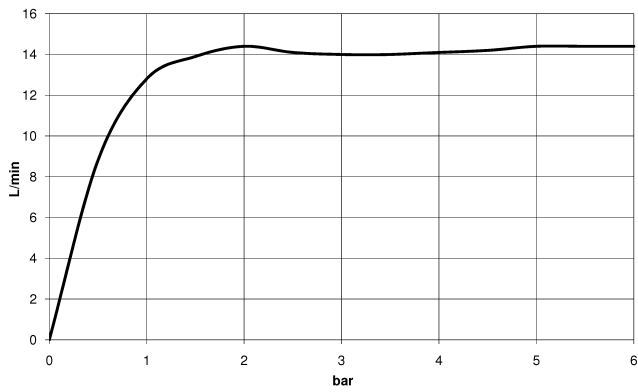

Rain shower with wall fixing 220 mm - Champagne (22kt Gold)

IMO

28 649 670

- 450mm projection
- rain shower Ø 220 mm
- PURE RAIN, max. flow rate 14 l/min (at 3 bar)
- Function from: 7 l/min
- rosette 65 x 65 mm
- 1/2" connection
- with anti-scale system
- quick clearing
- WRAS 2212012

Recommended miscellaneous

- Concealed wall elbow -** 35 085 970 90
- max. recess depth 163 mm
 - min. recess depth 90 mm

28 649 670

mm [inches]

Flow rate chart

Certificates

WRAS_2212012. LGA_38655.

28 649 670