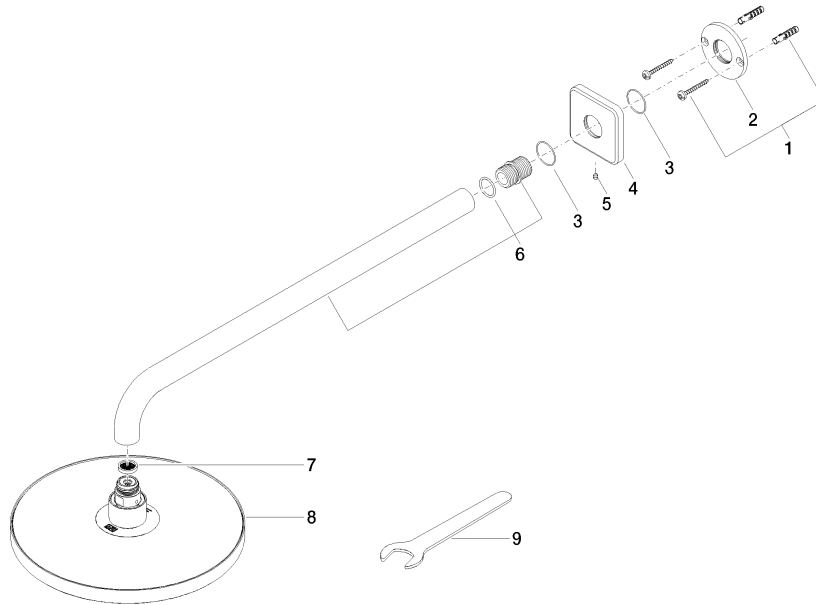

Rain shower with wall fixing 220 mm - Brushed Dark Platinum

IMO

28 649 670

- 450mm projection
- rain shower Ø 220 mm
- PURE RAIN, max. flow rate 14 l/min (at 3 bar)
- Function from: 7 l/min
- rosette 65 x 65 mm
- 1/2" connection
- with anti-scale system
- quick clearing
- WRAS 2212012

Recommended miscellaneous

Concealed wall elbow -

35 085 970 90

- max. recess depth 163 mm
- min. recess depth 90 mm

28 649 670

mm [inches]

Flow rate chart

Certificates

WRAS_2212012. LGA_38655.

28 649 670

Spare parts list

No.	Item Number	Name	Quantity used	Delivery time
1	04 30 31 032 00 90	fixing set	1	2
2	09 17 20 120 90	holder	1	2
3	09 14 10 150 90	seal	2	2
4	09 27 67 015-99	rosette	1	30
5	90 31 11 038 00 90	pin	1	2
6	90 11 03 070 00-99	pipe	1	30
7	09 23 01 075 90	insert	1	2
8	04 12 05 092 00-99	shower	1	30
9	90 30 09 069 00 90	key	1	2