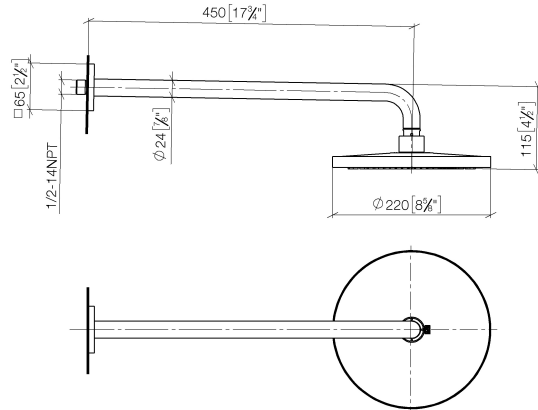

Rain shower with wall fixing 220 mm - Brushed Dark Platinum

IMO

28 649 670

- 450mm projection
- rain shower Ø 220 mm
- PURE RAIN, max. flow rate 14 l/min (at 3 bar)
- Function from: 7 l/min
- rosette 65 x 65 mm
- 1/2" connection
- with anti-scale system
- quick clearing
- WRAS 2212012

Recommended miscellaneous

Concealed wall elbow -

35 085 970 90

- max. recess depth 163 mm
- min. recess depth 90 mm

28 649 670

mm [inches]

Flow rate chart

Certificates

WRAS_2212012. LGA_38655.

28 649 670

Spare parts list

No.	Item Number	Name	Quantity used	Delivery time
1	04 30 31 032 00 90	fixing set	1	2
2	09 17 20 120 90	holder	1	2
3	09 14 10 150 90	seal	2	2
4	09 27 67 015-99	rosette	1	30
5	90 31 11 038 00 90	pin	1	2
6	90 11 03 070 00-99	pipe	1	30
7	09 23 01 075 90	insert	1	2
8	04 12 05 092 00-99	shower	1	30
9	90 30 09 069 00 90	key	1	2