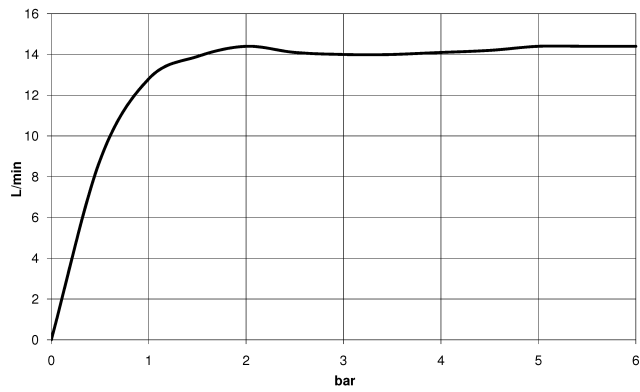

Rain shower with wall fixing 220 mm - Brushed Dark Platinum

IMO

28 649 670

- 450mm projection
- rain shower Ø 220 mm
- PURE RAIN, max. flow rate 14 l/min (at 3 bar)
- Function from: 7 l/min
- rosette 65 x 65 mm
- 1/2" connection
- with anti-scale system
- quick clearing
- WRAS 2212012

Recommended miscellaneous

Concealed wall elbow -

35 085 970 90

- max. recess depth 163 mm
- min. recess depth 90 mm

28 649 670

mm [inches]

Flow rate chart

Certificates