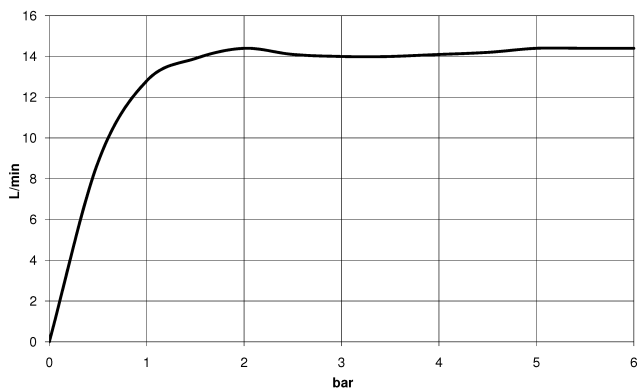

Rain shower with wall fixing 220 mm - Chrome

TARA

28 649 970

- 450mm projection
- rain shower Ø 220 mm
- PURE RAIN, max. flow rate 14 l/min (at 3 bar)
- Function from: 7 l/min
- rosette Ø 60 mm
- 1/2" connection
- with anti-scale system
- quick clearing
- WRAS 2212012

Recommended miscellaneous

- Concealed wall elbow -** 35 085 970 90
- max. recess depth 163 mm
 - min. recess depth 90 mm

28 649 970

mm [inches]

Flow rate chart

Certificates

WRAS_2212012. DVGW_DW- LGA_38655.
6517DN0118.