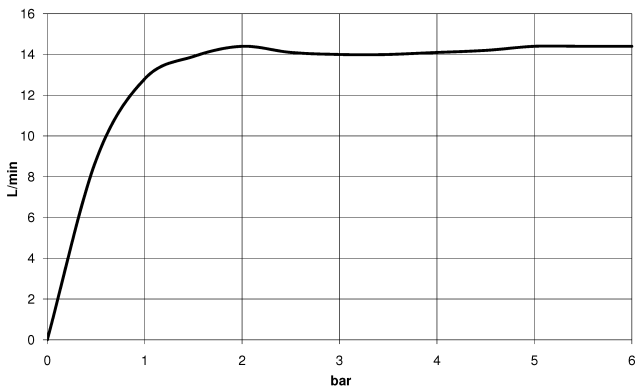

Rain shower with wall fixing 220 mm - Platinum

TARA

28 649 970

- 450mm projection
- rain shower Ø 220 mm
- PURE RAIN, max. flow rate 14 l/min (at 3 bar)
- Function from: 7 l/min
- rosette Ø 60 mm
- 1/2" connection
- with anti-scale system
- quick clearing
- WRAS 2212012

Recommended miscellaneous

- Concealed wall elbow -** 35 085 970 90
- max. recess depth 163 mm
 - min. recess depth 90 mm

28 649 970

mm [inches]

Flow rate chart

Certificates

WRAS_2212012.

DVGW_DW-
6517DN0118.