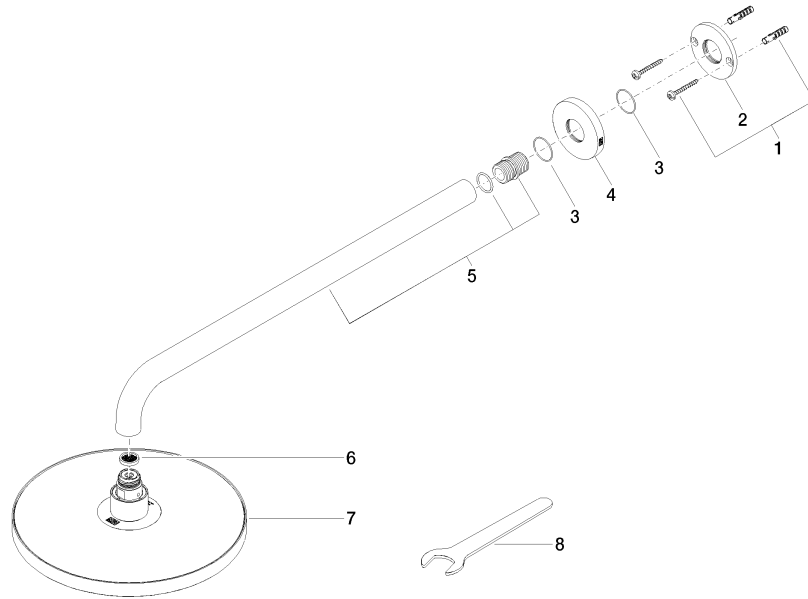

Rain shower with wall fixing 220 mm - Platinum

TARA

28 649 970

- 450mm projection
- rain shower Ø 220 mm
- PURE RAIN, max. flow rate 14 l/min (at 3 bar)
- Function from: 7 l/min
- rosette Ø 60 mm
- 1/2" connection
- with anti-scale system
- quick clearing
- WRAS 2212012

Fits: TARA, LISSÉ, VAIA, META

	Platinum	28 649 970-08
	Chrome	28 649 970-00
	Brushed Platinum	28 649 970-06
	Dark Chrome	28 649 970-19
	Light Gold	28 649 970-26
	Brushed Light Gold	28 649 970-27
	Brushed Durabrass (23kt Gold)	28 649 970-28
	Matte Black	28 649 970-33
	Brushed Bronze	28 649 970-42
	Brushed Champagne (22kt Gold)	28 649 970-46
	Champagne (22kt Gold)	28 649 970-47
	Brushed Chrome	28 649 970-93
	Brushed Dark Platinum	28 649 970-99

Recommended miscellaneous

- Concealed wall elbow -** 35 085 970 90
- max. recess depth 163 mm
 - min. recess depth 90 mm

28 649 970

mm [inches]

Flow rate chart

Certificates

WRAS_2212012.

DVGW_DW-
6517DN0118.

LGA_38655.

28 649 970

Spare parts list

No.	Item Number	Name	Quantity used	Delivery time
1	04 30 31 032 00 90	fixing set	1	2
2	09 17 20 120 90	holder	1	2
3	09 14 10 150 90	seal	2	2
4	09 27 97 015-08	rosette	1	40
5	90 11 03 070 00-08	pipe	1	40
6	09 23 01 075 90	insert	1	2
7	04 12 05 092 00-08	shower	1	40
8	90 30 09 069 00 90	key	1	2