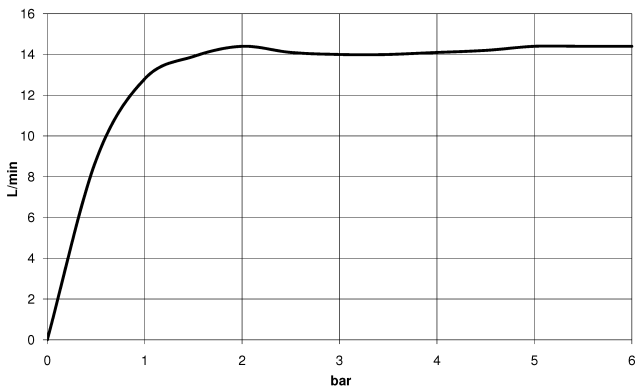

Rain shower with wall fixing 220 mm - Brushed Durabronz (23kt Gold)

TARA

28 649 970

- 450mm projection
- rain shower Ø 220 mm
- PURE RAIN, max. flow rate 14 l/min (at 3 bar)
- Function from: 7 l/min
- rosette Ø 60 mm
- 1/2" connection
- with anti-scale system
- quick clearing
- WRAS 2212012

Recommended miscellaneous

- Concealed wall elbow -**
- max. recess depth 163 mm
 - min. recess depth 90 mm

35 085 970 90

28 649 970

mm [inches]

Flow rate chart

Certificates

WRAS_2212012.