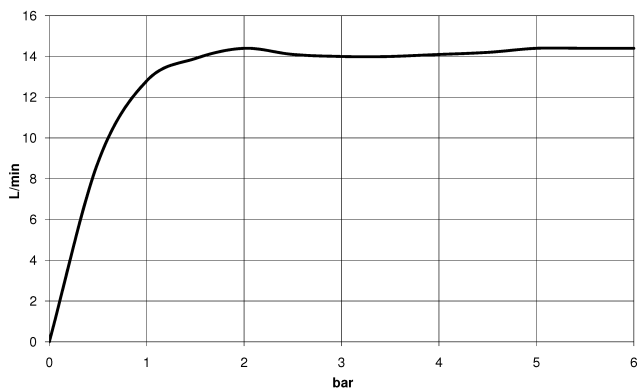

Rain shower with wall fixing 220 mm - Matte Black

TARA

28 649 970

- 450mm projection
- rain shower Ø 220 mm
- PURE RAIN, max. flow rate 14 l/min (at 3 bar)
- Function from: 7 l/min
- rosette Ø 60 mm
- 1/2" connection
- with anti-scale system
- quick clearing
- WRAS 2212012

Recommended miscellaneous

- Concealed wall elbow -** 35 085 970 90
- max. recess depth 163 mm
 - min. recess depth 90 mm

28 649 970

mm [inches]

Flow rate chart

Certificates

WRAS_2212012.

DVGW_DW-
6517DN0118.