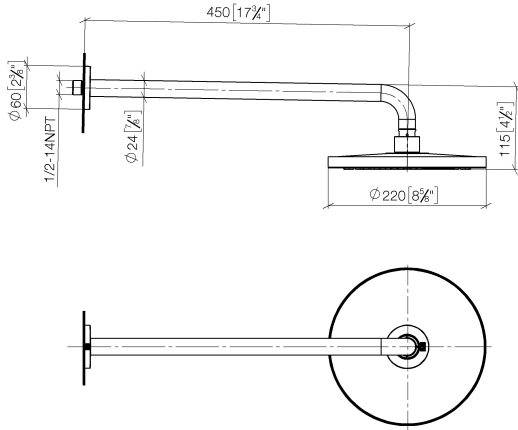

Rain shower with wall fixing 220 mm - Brushed Bronze

TARA

28 649 970

- 450mm projection
- rain shower Ø 220 mm
- PURE RAIN, max. flow rate 14 l/min (at 3 bar)
- Function from: 7 l/min
- rosette Ø 60 mm
- 1/2" connection
- with anti-scale system
- quick clearing
- WRAS 1707033

Fits: TARA, LISSÉ, VAIA, META

	Brushed Bronze	28 649 970-42
	Chrome	28 649 970-00
	Brushed Platinum	28 649 970-06
	Platinum	28 649 970-08
	Dark Chrome	28 649 970-19
	Light Gold	28 649 970-26
	Brushed Light Gold	28 649 970-27
	Brushed Durabronze (23kt Gold)	28 649 970-28
	Matte Black	28 649 970-33
	Brushed Champagne (22kt Gold)	28 649 970-46
	Champagne (22kt Gold)	28 649 970-47
	Brushed Chrome	28 649 970-93
	Brushed Dark Platinum	28 649 970-99

Recommended miscellaneous

- Concealed wall elbow -** 35 085 970 90
- min. recess depth 90 mm
 - max. recess depth 163 mm

28 649 970

mm [inches]

Flow rate chart

Certificates

WRAS_2212012.

DVGW_DW-
6517DN0118.

LGA_38655.

28 649 970

Spare parts list

No.	Item Number	Name	Quantity used	Delivery time
1	04 30 31 032 00 90	fixing set	1	2
2	09 17 20 120 90	holder	1	2
3	09 14 10 150 90	seal	2	2
4	09 27 97 015-42	rosette	1	60
5	90 11 03 070 00-42	pipe	1	30
6	09 23 01 075 90	insert	1	2
7	04 12 05 092 00-42	shower	1	60
8	90 30 09 069 00 90	key	1	2