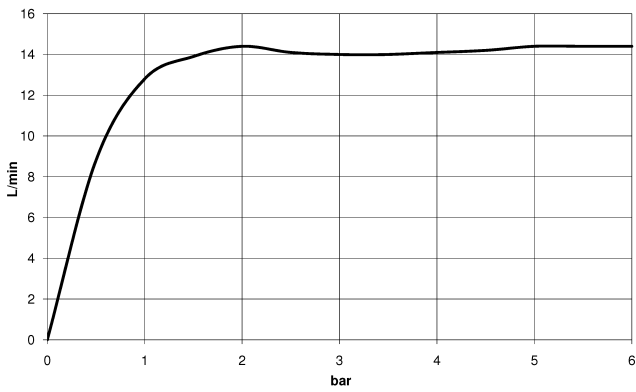

Rain shower with wall fixing 220 mm - Brushed Bronze

TARA

28 649 970

- 450mm projection
- rain shower Ø 220 mm
- PURE RAIN, max. flow rate 14 l/min (at 3 bar)
- Function from: 7 l/min
- rosette Ø 60 mm
- 1/2" connection
- with anti-scale system
- quick clearing
- WRAS 1707033

Recommended miscellaneous

- Concealed wall elbow -** 35 085 970 90
- min. recess depth 90 mm
 - max. recess depth 163 mm

28 649 970

mm [inches]

Flow rate chart

Certificates

WRAS_2212012.

DVGW_DW-
6517DN0118.