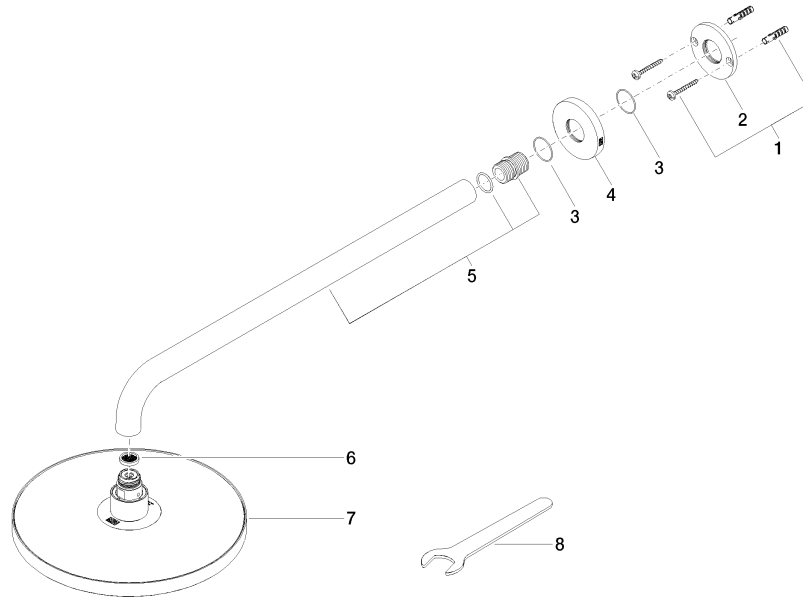

Rain shower with wall fixing 220 mm - Brushed Bronze

TARA

28 649 970

- 450mm projection
- rain shower Ø 220 mm
- PURE RAIN, max. flow rate 14 l/min (at 3 bar)
- Function from: 7 l/min
- rosette Ø 60 mm
- 1/2" connection
- with anti-scale system
- quick clearing
- WRAS 1707033

Fits: TARA, LISSÉ, VAIA, META

	Brushed Bronze	28 649 970-42
	Chrome	28 649 970-00
	Brushed Platinum	28 649 970-06
	Platinum	28 649 970-08
	Dark Chrome	28 649 970-19
	Light Gold	28 649 970-26
	Brushed Light Gold	28 649 970-27
	Brushed Durabronze (23kt Gold)	28 649 970-28
	Matte Black	28 649 970-33
	Brushed Champagne (22kt Gold)	28 649 970-46
	Champagne (22kt Gold)	28 649 970-47
	Brushed Chrome	28 649 970-93
	Brushed Dark Platinum	28 649 970-99

Recommended miscellaneous

- Concealed wall elbow -** 35 085 970 90
- min. recess depth 90 mm
 - max. recess depth 163 mm

28 649 970

mm [inches]

Flow rate chart

Certificates

WRAS_2212012.

DVGW_DW-
6517DN0118.

LGA_38655.

28 649 970

Spare parts list

No.	Item Number	Name	Quantity used	Delivery time
1	04 30 31 032 00 90	fixing set	1	2
2	09 17 20 120 90	holder	1	2
3	09 14 10 150 90	seal	2	2
4	09 27 97 015-42	rosette	1	60
5	90 11 03 070 00-42	pipe	1	30
6	09 23 01 075 90	insert	1	2
7	04 12 05 092 00-42	shower	1	60
8	90 30 09 069 00 90	key	1	2