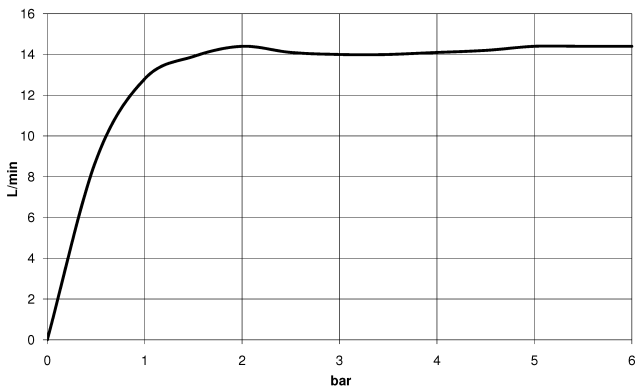

Rain shower with wall fixing 220 mm - Brushed Champagne (22kt Gold)

TARA

28 649 970

- 450mm projection
- rain shower Ø 220 mm
- PURE RAIN, max. flow rate 14 l/min (at 3 bar)
- Function from: 7 l/min
- rosette Ø 60 mm
- 1/2" connection
- with anti-scale system
- quick clearing
- WRAS 2212012

Recommended miscellaneous

- Concealed wall elbow -** 35 085 970 90
- max. recess depth 163 mm
 - min. recess depth 90 mm

28 649 970

mm [inches]

Flow rate chart

Certificates

WRAS_2212012.

DVGW_DW-
6517DN0118.