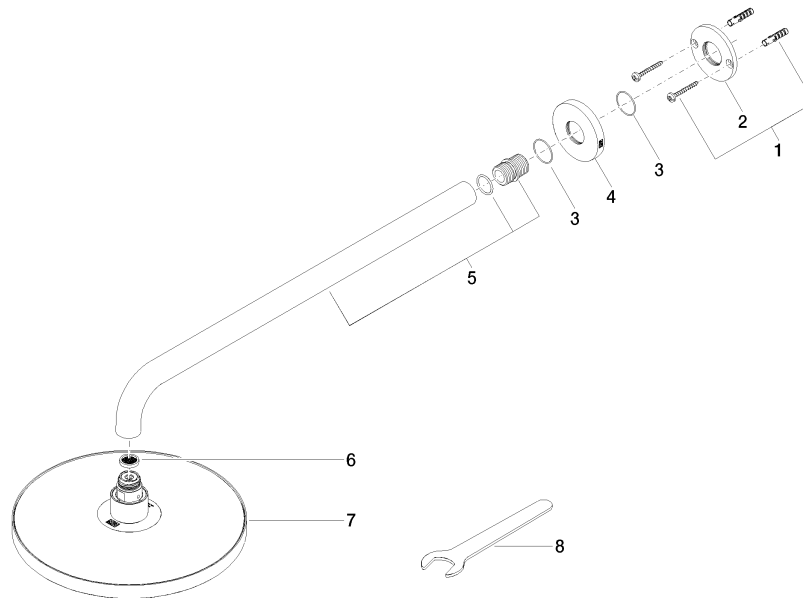

**Rain shower with wall fixing 220 mm - Champagne (22kt Gold)**

TARA

28 649 970

- 450mm projection
- rain shower Ø 220 mm
- PURE RAIN, max. flow rate 14 l/min (at 3 bar)
- Function from: 7 l/min
- rosette Ø 60 mm
- 1/2" connection
- with anti-scale system
- quick clearing
- WRAS 2212012

Fits: TARA, LISSÉ, VAIA, META

	Champagne (22kt Gold)	28 649 970-47
	Chrome	28 649 970-00
	Brushed Platinum	28 649 970-06
	Platinum	28 649 970-08
	Dark Chrome	28 649 970-19
	Light Gold	28 649 970-26
	Brushed Light Gold	28 649 970-27
	Brushed Durabronze (23kt Gold)	28 649 970-28
	Matte Black	28 649 970-33
	Brushed Bronze	28 649 970-42
	Brushed Champagne (22kt Gold)	28 649 970-46
	Brushed Chrome	28 649 970-93
	Brushed Dark Platinum	28 649 970-99

**Recommended miscellaneous**

- Concealed wall elbow -** 35 085 970 90
- max. recess depth 163 mm
  - min. recess depth 90 mm

28 649 970

mm [inches]

Flow rate chart

Certificates

WRAS\_2212012.

DVGW\_DW-  
6517DN0118.

### Spare parts list

No.	Item Number	Name	Quantity used	Delivery time
1	04 30 31 032 00 90	fixing set	1	2
2	09 17 20 120 90	holder	1	2
3	09 14 10 150 90	seal	2	2
4	09 27 97 015-47	rosette	1	30
5	90 11 03 070 00-47	pipe	1	30
6	09 23 01 075 90	insert	1	2
7	04 12 05 092 00-47	shower	1	60
8	90 30 09 069 00 90	key	1	2