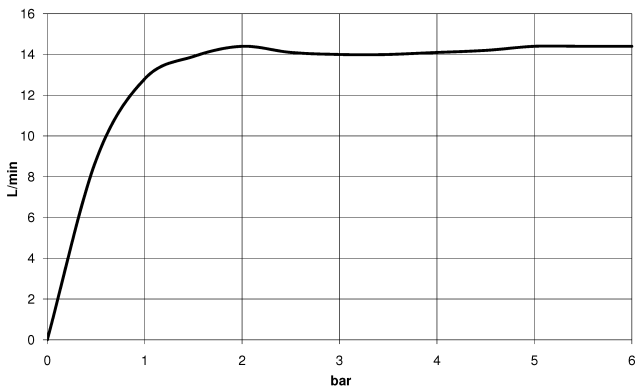

**Rain shower with wall fixing 220 mm - Champagne (22kt Gold)**

TARA

28 649 970

- 450mm projection
- rain shower Ø 220 mm
- PURE RAIN, max. flow rate 14 l/min (at 3 bar)
- Function from: 7 l/min
- rosette Ø 60 mm
- 1/2" connection
- with anti-scale system
- quick clearing
- WRAS 2212012

**Recommended miscellaneous**

- Concealed wall elbow -** 35 085 970 90
- max. recess depth 163 mm
  - min. recess depth 90 mm

28 649 970

mm [inches]

Flow rate chart

Certificates

WRAS\_2212012.

DVGW\_DW-  
6517DN0118.