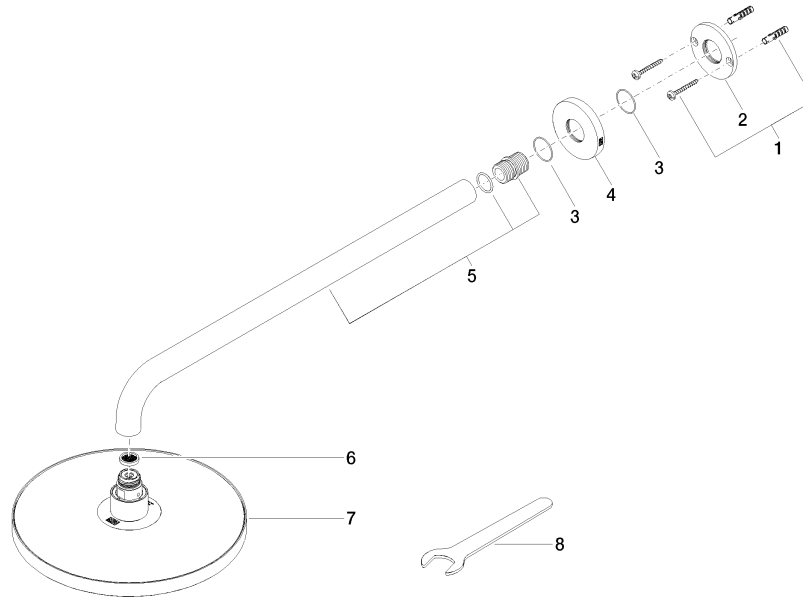

Rain shower with wall fixing 220 mm - Brushed Dark Platinum

TARA

28 649 970

- 450mm projection
- rain shower Ø 220 mm
- PURE RAIN, max. flow rate 14 l/min (at 3 bar)
- Function from: 7 l/min
- rosette Ø 60 mm
- 1/2" connection
- with anti-scale system
- quick clearing
- WRAS 2212012

Fits: TARA, LISSÉ, VAIA, META

	Brushed Dark Platinum	28 649 970-99
	Chrome	28 649 970-00
	Brushed Platinum	28 649 970-06
	Platinum	28 649 970-08
	Dark Chrome	28 649 970-19
	Light Gold	28 649 970-26
	Brushed Light Gold	28 649 970-27
	Brushed Durabronze (23kt Gold)	28 649 970-28
	Matte Black	28 649 970-33
	Brushed Bronze	28 649 970-42
	Brushed Champagne (22kt Gold)	28 649 970-46
	Champagne (22kt Gold)	28 649 970-47
	Brushed Chrome	28 649 970-93

Recommended miscellaneous

- Concealed wall elbow -** 35 085 970 90
- max. recess depth 163 mm
 - min. recess depth 90 mm

28 649 970

mm [inches]

Flow rate chart

Certificates

WRAS_2212012.

DVGW_DW-
6517DN0118.

LGA_38655.

28 649 970

Spare parts list

No.	Item Number	Name	Quantity used	Delivery time
1	04 30 31 032 00 90	fixing set	1	2
2	09 17 20 120 90	holder	1	2
3	09 14 10 150 90	seal	2	2
4	09 27 97 015-99	rosette	1	30
5	90 11 03 070 00-99	pipe	1	30
6	09 23 01 075 90	insert	1	2
7	04 12 05 092 00-99	shower	1	30
8	90 30 09 069 00 90	key	1	2