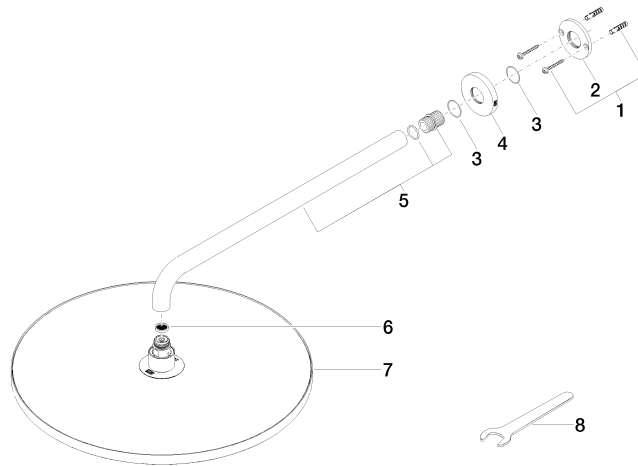

Rain shower with wall fixing FlowReduce 400 mm - Chrome

TARA

28 658 970

- 450mm projection
- rain shower Ø 400 mm
- PURE RAIN, max. flow rate 12 l/min (at 3 bar)
- Function from: 12 l/min
- rosette Ø 60 mm
- 1/2" connection
- with anti-scale system
- This product can help a building meet the requirements of Green Building Rating Systems, e.g. LEED®, BREEAM®, DGNB

Fits: TARA, LISSÉ, VAIA, META

To be provided by the customer. Zigbee Gateway!

	Chrome	28 658 970-00
	Brushed Platinum	28 658 970-06
	Platinum	28 658 970-08
	Dark Chrome	28 658 970-19
	Light Gold	28 658 970-26
	Brushed Light Gold	28 658 970-27
	Brushed Durabronze (23kt Gold)	28 658 970-28
	Matte Black	28 658 970-33
	Brushed Bronze	28 658 970-42
	Brushed Champagne (22kt Gold)	28 658 970-46
	Champagne (22kt Gold)	28 658 970-47
	Brushed Chrome	28 658 970-93
	Brushed Dark Platinum	28 658 970-99

28 658 970

Flow rate chart

Certificates

LGA_38661.

28 658 970

Parts for other finishes can be found here: [Brushed](#)
[Platinum](#)

Spare parts list

No.	Item Number	Name	Quantity used	Delivery time
1	04 30 31 032 00 90	fixing set	1	2
2	09 17 20 120 90	holder	1	2
3	09 14 10 150 90	seal	2	2
4	09 27 97 015-00	rosette	1	10
5	90 11 03 070 00-00	pipe	1	10
6	09 23 01 075 90	insert	1	2
7	90 12 05 090 20-00	shower	1	10
8	90 30 09 069 00 90	key	1	2