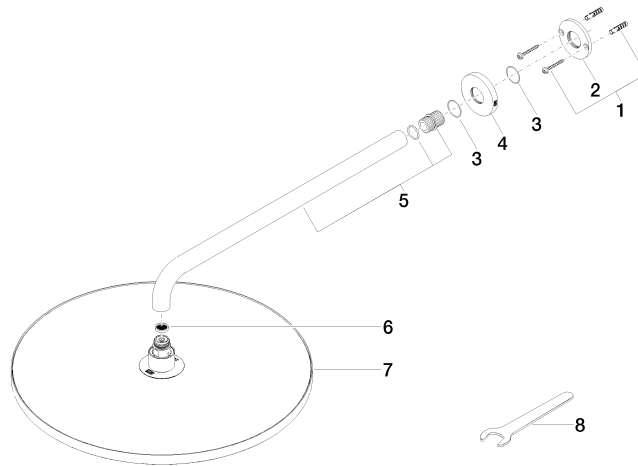

Rain shower with wall fixing FlowReduce 400 mm - Brushed Platinum

TARA

28 658 970

- 450mm projection
- rain shower Ø 400 mm
- PURE RAIN, max. flow rate 12 l/min (at 3 bar)
- Function from: 12 l/min
- rosette Ø 60 mm
- 1/2" connection
- with anti-scale system
- This product can help a building meet the requirements of Green Building Rating Systems, e.g. LEED®, BREEAM®, DGNB

Fits: TARA, LISSÉ, VAIA, META

To be provided by the customer. Zigbee Gateway!

	Brushed Platinum	28 658 970-06
	Chrome	28 658 970-00
	Platinum	28 658 970-08
	Dark Chrome	28 658 970-19
	Light Gold	28 658 970-26
	Brushed Light Gold	28 658 970-27
	Brushed Durabrass (23kt Gold)	28 658 970-28
	Matte Black	28 658 970-33
	Brushed Bronze	28 658 970-42
	Brushed Champagne (22kt Gold)	28 658 970-46
	Champagne (22kt Gold)	28 658 970-47
	Brushed Chrome	28 658 970-93
	Brushed Dark Platinum	28 658 970-99

28 658 970

Flow rate chart

Certificates

LGA\_38661.

28 658 970

Parts for other finishes can be found here: [Chrome](#)

### Spare parts list

No.	Item Number	Name	Quantity used	Delivery time
1	04 30 31 032 00 90	fixing set	1	2
2	09 17 20 120 90	holder	1	2
3	09 14 10 150 90	seal	2	2
4	09 27 97 015-06	rosette	1	10
5	90 11 03 070 00-06	pipe	1	10
6	09 23 01 075 90	insert	1	2
7	90 12 05 090 20-06	shower	1	10
8	90 30 09 069 00 90	key	1	2