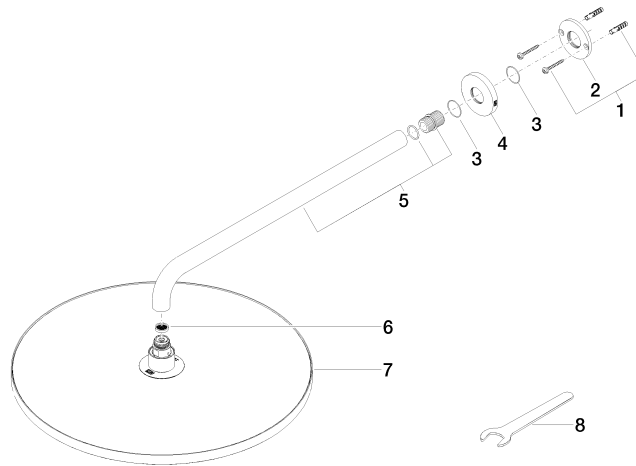

Rain shower with wall fixing FlowReduce 400 mm - Platinum

TARA

28 658 970

- 450mm projection
- rain shower Ø 400 mm
- PURE RAIN, max. flow rate 12 l/min (at 3 bar)
- Function from: 12 l/min
- rosette Ø 60 mm
- 1/2" connection
- with anti-scale system
- This product can help a building meet the requirements of Green Building Rating Systems, e.g. LEED®, BREEAM®, DGNB

Fits: TARA, LISSÉ, VAIA, META

To be provided by the customer. Zigbee Gateway!

	Platinum	28 658 970-08
	Chrome	28 658 970-00
	Brushed Platinum	28 658 970-06
	Dark Chrome	28 658 970-19
	Light Gold	28 658 970-26
	Brushed Light Gold	28 658 970-27
	Brushed Durabronze (23kt Gold)	28 658 970-28
	Matte Black	28 658 970-33
	Brushed Bronze	28 658 970-42
	Brushed Champagne (22kt Gold)	28 658 970-46
	Champagne (22kt Gold)	28 658 970-47
	Brushed Chrome	28 658 970-93
	Brushed Dark Platinum	28 658 970-99

28 658 970

Flow rate chart

Certificates

LGA_38661.

28 658 970

Parts for other finishes can be found here: [Chrome](#)

Spare parts list

No.	Item Number	Name	Quantity used	Delivery time
1	04 30 31 032 00 90	fixing set	1	2
2	09 17 20 120 90	holder	1	2
3	09 14 10 150 90	seal	2	2
4	09 27 97 015-08	rosette	1	40
5	90 11 03 070 00-08	pipe	1	40
6	09 23 01 075 90	insert	1	2
7	90 12 05 090 20-08	shower	1	40
8	90 30 09 069 00 90	key	1	2