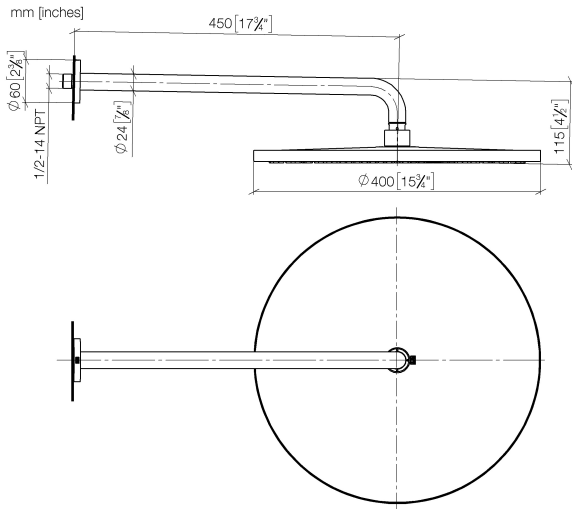

Rain shower with wall fixing FlowReduce 400 mm - Platinum

TARA

28 658 970

- 450mm projection
- rain shower Ø 400 mm
- PURE RAIN, max. flow rate 12 l/min (at 3 bar)
- Function from: 12 l/min
- rosette Ø 60 mm
- 1/2" connection
- with anti-scale system
- This product can help a building meet the requirements of Green Building Rating Systems, e.g. LEED®, BREEAM®, DGNB

Fits: TARA, LISSÉ, VAIA, META

To be provided by the customer. Zigbee Gateway!

	Platinum	28 658 970-08
	Chrome	28 658 970-00
	Brushed Platinum	28 658 970-06
	Dark Chrome	28 658 970-19
	Light Gold	28 658 970-26
	Brushed Light Gold	28 658 970-27
	Brushed Durabronze (23kt Gold)	28 658 970-28
	Matte Black	28 658 970-33
	Brushed Bronze	28 658 970-42
	Brushed Champagne (22kt Gold)	28 658 970-46
	Champagne (22kt Gold)	28 658 970-47
	Brushed Chrome	28 658 970-93
	Brushed Dark Platinum	28 658 970-99

28 658 970

Flow rate chart

Certificates

LGA_38661.

28 658 970

Parts for other finishes can be found here: [Chrome](#)

Spare parts list

No.	Item Number	Name	Quantity used	Delivery time
1	04 30 31 032 00 90	fixing set	1	2
2	09 17 20 120 90	holder	1	2
3	09 14 10 150 90	seal	2	2
4	09 27 97 015-08	rosette	1	40
5	90 11 03 070 00-08	pipe	1	40
6	09 23 01 075 90	insert	1	2
7	90 12 05 090 20-08	shower	1	40
8	90 30 09 069 00 90	key	1	2