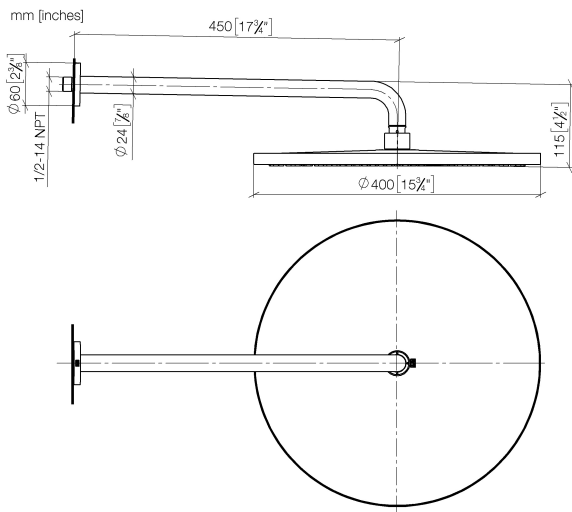

28 658 970

- 450mm projection
- rain shower Ø 400 mm
- PURE RAIN, max. flow rate 12 l/min (at 3 bar)
- Function from: 12 l/min
- rosette Ø 60 mm
- 1/2" connection
- with anti-scale system
- This product can help a building meet the requirements of Green Building Rating Systems, e.g. LEED®, BREEAM®, DGNB

Fits: TARA, LISSÉ, VAIA, META

To be provided by the customer. Zigbee Gateway!

	Dark Chrome	28 658 970-19
	Chrome	28 658 970-00
	Brushed Platinum	28 658 970-06
	Platinum	28 658 970-08
	Light Gold	28 658 970-26
	Brushed Light Gold	28 658 970-27
	Brushed Durabronze (23kt Gold)	28 658 970-28
	Matte Black	28 658 970-33
	Brushed Bronze	28 658 970-42
	Brushed Champagne (22kt Gold)	28 658 970-46
	Champagne (22kt Gold)	28 658 970-47
	Brushed Chrome	28 658 970-93
	Brushed Dark Platinum	28 658 970-99

28 658 970

Flow rate chart

Certificates

LGA_38661.

28 658 970

Parts for other finishes can be found here: [Chrome](#)

Spare parts list

No.	Item Number	Name	Quantity used	Delivery time
1	04 30 31 032 00 90	fixing set	1	2
2	09 17 20 120 90	holder	1	2
3	09 14 10 150 90	seal	2	2
4	09 27 97 015-19	rosette	1	20
5	90 11 03 070 00-19	pipe	1	20
6	09 23 01 075 90	insert	1	2
7	90 12 05 090 20-19	shower	1	20
8	90 30 09 069 00 90	key	1	2