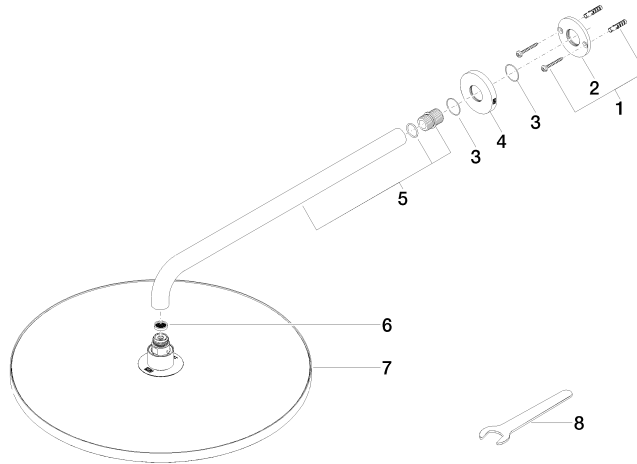

28 658 970

- 450mm projection
- rain shower Ø 400 mm
- PURE RAIN, max. flow rate 12 l/min (at 3 bar)
- Function from: 12 l/min
- rosette Ø 60 mm
- 1/2" connection
- with anti-scale system
- This product can help a building meet the requirements of Green Building Rating Systems, e.g. LEED®, BREEAM®, DGNB

Fits: TARA, LISSÉ, VAIA, META

To be provided by the customer. Zigbee Gateway!

	Dark Chrome	28 658 970-19
	Chrome	28 658 970-00
	Brushed Platinum	28 658 970-06
	Platinum	28 658 970-08
	Light Gold	28 658 970-26
	Brushed Light Gold	28 658 970-27
	Brushed Durabronze (23kt Gold)	28 658 970-28
	Matte Black	28 658 970-33
	Brushed Bronze	28 658 970-42
	Brushed Champagne (22kt Gold)	28 658 970-46
	Champagne (22kt Gold)	28 658 970-47
	Brushed Chrome	28 658 970-93
	Brushed Dark Platinum	28 658 970-99

28 658 970

Flow rate chart

Certificates

LGA_38661.

28 658 970

Parts for other finishes can be found here: [Chrome](#)

Spare parts list

No.	Item Number	Name	Quantity used	Delivery time
1	04 30 31 032 00 90	fixing set	1	2
2	09 17 20 120 90	holder	1	2
3	09 14 10 150 90	seal	2	2
4	09 27 97 015-19	rosette	1	20
5	90 11 03 070 00-19	pipe	1	20
6	09 23 01 075 90	insert	1	2
7	90 12 05 090 20-19	shower	1	20
8	90 30 09 069 00 90	key	1	2