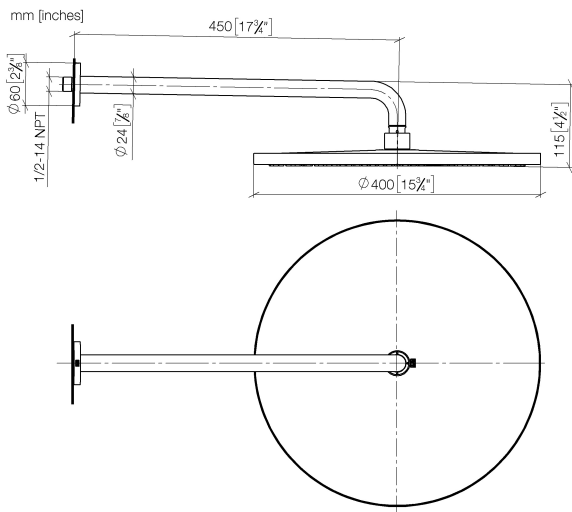

28 658 970

- 450mm projection
- rain shower Ø 400 mm
- PURE RAIN, max. flow rate 12 l/min (at 3 bar)
- Function from: 12 l/min
- rosette Ø 60 mm
- 1/2" connection
- with anti-scale system
- This product can help a building meet the requirements of Green Building Rating Systems, e.g. LEED®, BREEAM®, DGNB

Fits: TARA, LISSÉ, VAIA, META

To be provided by the customer. Zigbee Gateway!

	Light Gold	28 658 970-26
	Chrome	28 658 970-00
	Brushed Platinum	28 658 970-06
	Platinum	28 658 970-08
	Dark Chrome	28 658 970-19
	Brushed Light Gold	28 658 970-27
	Brushed Durabrass (23kt Gold)	28 658 970-28
	Matte Black	28 658 970-33
	Brushed Bronze	28 658 970-42
	Brushed Champagne (22kt Gold)	28 658 970-46
	Champagne (22kt Gold)	28 658 970-47
	Brushed Chrome	28 658 970-93
	Brushed Dark Platinum	28 658 970-99

28 658 970

Flow rate chart

Certificates

LGA_38661.

28 658 970

Parts for other
finishes can be found
here: [Chrome](#)