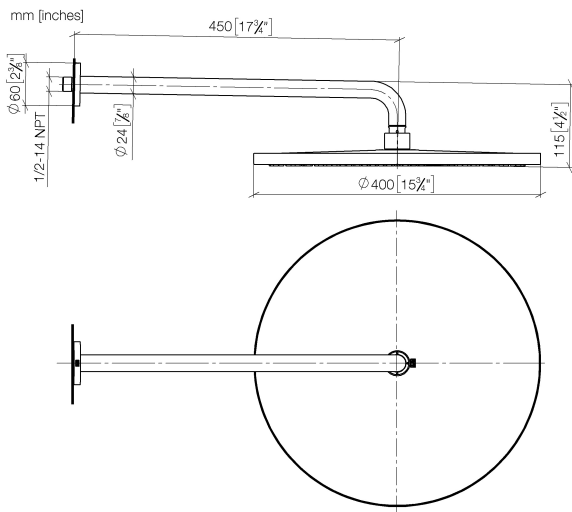

28 658 970

- 450mm projection
- rain shower Ø 400 mm
- PURE RAIN, max. flow rate 12 l/min (at 3 bar)
- Function from: 12 l/min
- rosette Ø 60 mm
- 1/2" connection
- with anti-scale system
- This product can help a building meet the requirements of Green Building Rating Systems, e.g. LEED®, BREEAM®, DGNB

Fits: TARA, LISSÉ, VAIA, META

To be provided by the customer. Zigbee Gateway!

| | | |
|---|--------------------------------|---------------|
|  | Brushed Light Gold | 28 658 970-27 |
|  | Chrome | 28 658 970-00 |
|  | Brushed Platinum | 28 658 970-06 |
|  | Platinum | 28 658 970-08 |
|  | Dark Chrome | 28 658 970-19 |
|  | Light Gold | 28 658 970-26 |
|  | Brushed Durabronze (23kt Gold) | 28 658 970-28 |
|  | Matte Black | 28 658 970-33 |
|  | Brushed Bronze | 28 658 970-42 |
|  | Brushed Champagne (22kt Gold) | 28 658 970-46 |
|  | Champagne (22kt Gold) | 28 658 970-47 |
|  | Brushed Chrome | 28 658 970-93 |
|  | Brushed Dark Platinum | 28 658 970-99 |

28 658 970

Flow rate chart

Certificates

LGA_38661.

28 658 970

Parts for other
finishes can be found
here: [Chrome](#)