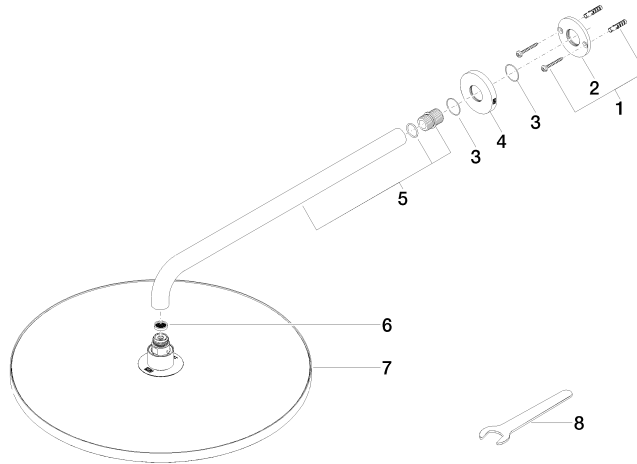

28 658 970

- 450mm projection
- rain shower Ø 400 mm
- PURE RAIN, max. flow rate 12 l/min (at 3 bar)
- Function from: 12 l/min
- rosette Ø 60 mm
- 1/2" connection
- with anti-scale system
- This product can help a building meet the requirements of Green Building Rating Systems, e.g. LEED®, BREEAM®, DGNB

Fits: TARA, LISSÉ, VAIA, META

To be provided by the customer. Zigbee Gateway!

	Brushed Bronze	28 658 970-42
	Chrome	28 658 970-00
	Brushed Platinum	28 658 970-06
	Platinum	28 658 970-08
	Dark Chrome	28 658 970-19
	Light Gold	28 658 970-26
	Brushed Light Gold	28 658 970-27
	Brushed Durabronze (23kt Gold)	28 658 970-28
	Matte Black	28 658 970-33
	Brushed Champagne (22kt Gold)	28 658 970-46
	Champagne (22kt Gold)	28 658 970-47
	Brushed Chrome	28 658 970-93
	Brushed Dark Platinum	28 658 970-99

28 658 970

Flow rate chart

Certificates

LGA_38661.

28 658 970

Parts for other finishes can be found here: [Chrome](#)

Spare parts list

No.	Item Number	Name	Quantity used	Delivery time
1	04 30 31 032 00 90	fixing set	1	2
2	09 17 20 120 90	holder	1	2
3	09 14 10 150 90	seal	2	2
4	09 27 97 015-42	rosette	1	60
5	90 11 03 070 00-42	pipe	1	30
6	09 23 01 075 90	insert	1	2
7	90 12 05 090 20-42	shower	1	30
8	90 30 09 069 00 90	key	1	2