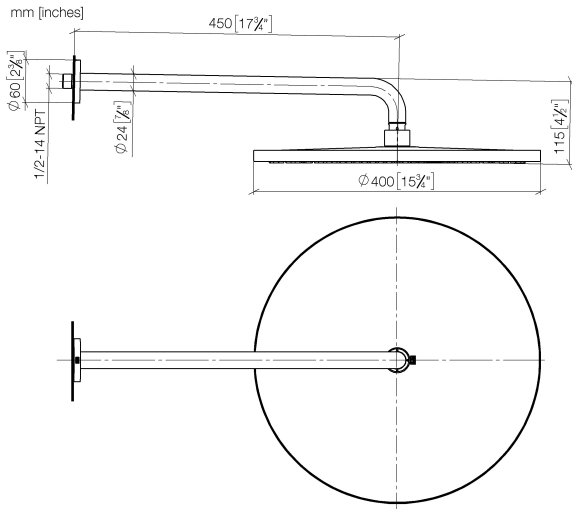

28 658 970

- 450mm projection
- rain shower Ø 400 mm
- PURE RAIN, max. flow rate 12 l/min (at 3 bar)
- Function from: 12 l/min
- rosette Ø 60 mm
- 1/2" connection
- with anti-scale system
- This product can help a building meet the requirements of Green Building Rating Systems, e.g. LEED®, BREEAM®, DGNB

Fits: TARA, LISSÉ, VAIA, META

To be provided by the customer. Zigbee Gateway!

	Brushed Bronze	28 658 970-42
	Chrome	28 658 970-00
	Brushed Platinum	28 658 970-06
	Platinum	28 658 970-08
	Dark Chrome	28 658 970-19
	Light Gold	28 658 970-26
	Brushed Light Gold	28 658 970-27
	Brushed Durabronze (23kt Gold)	28 658 970-28
	Matte Black	28 658 970-33
	Brushed Champagne (22kt Gold)	28 658 970-46
	Champagne (22kt Gold)	28 658 970-47
	Brushed Chrome	28 658 970-93
	Brushed Dark Platinum	28 658 970-99

28 658 970

Flow rate chart

Certificates

LGA_38661.

28 658 970

Parts for other finishes can be found here: [Chrome](#)

Spare parts list

No.	Item Number	Name	Quantity used	Delivery time
1	04 30 31 032 00 90	fixing set	1	2
2	09 17 20 120 90	holder	1	2
3	09 14 10 150 90	seal	2	2
4	09 27 97 015-42	rosette	1	60
5	90 11 03 070 00-42	pipe	1	30
6	09 23 01 075 90	insert	1	2
7	90 12 05 090 20-42	shower	1	30
8	90 30 09 069 00 90	key	1	2