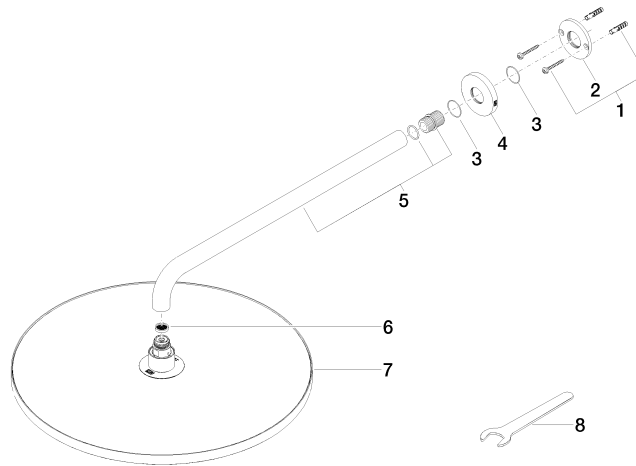

28 658 970

- 450mm projection
- rain shower Ø 400 mm
- PURE RAIN, max. flow rate 12 l/min (at 3 bar)
- Function from: 12 l/min
- rosette Ø 60 mm
- 1/2" connection
- with anti-scale system
- This product can help a building meet the requirements of Green Building Rating Systems, e.g. LEED®, BREEAM®, DGNB

Fits: TARA, LISSÉ, VAIA, META

To be provided by the customer. Zigbee Gateway!

	Champagne (22kt Gold)	28 658 970-47
	Chrome	28 658 970-00
	Brushed Platinum	28 658 970-06
	Platinum	28 658 970-08
	Dark Chrome	28 658 970-19
	Light Gold	28 658 970-26
	Brushed Light Gold	28 658 970-27
	Brushed Durabronze (23kt Gold)	28 658 970-28
	Matte Black	28 658 970-33
	Brushed Bronze	28 658 970-42
	Brushed Champagne (22kt Gold)	28 658 970-46
	Brushed Chrome	28 658 970-93
	Brushed Dark Platinum	28 658 970-99

28 658 970

Flow rate chart

Certificates

LGA\_38661.

28 658 970

Parts for other finishes can be found here: [Chrome](#)

### Spare parts list

No.	Item Number	Name	Quantity used	Delivery time
1	04 30 31 032 00 90	fixing set	1	2
2	09 17 20 120 90	holder	1	2
3	09 14 10 150 90	seal	2	2
4	09 27 97 015-47	rosette	1	30
5	90 11 03 070 00-47	pipe	1	30
6	09 23 01 075 90	insert	1	2
7	90 12 05 090 20-47	shower	1	30
8	90 30 09 069 00 90	key	1	2