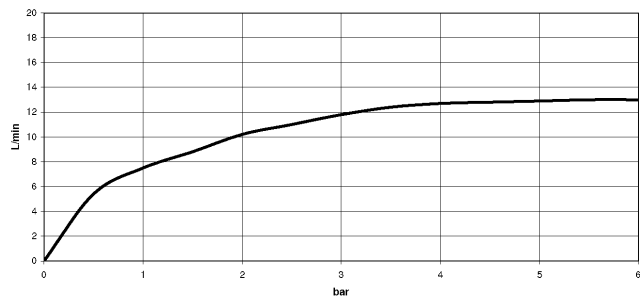

Flow rate chart

Certificates

LGA_38661.