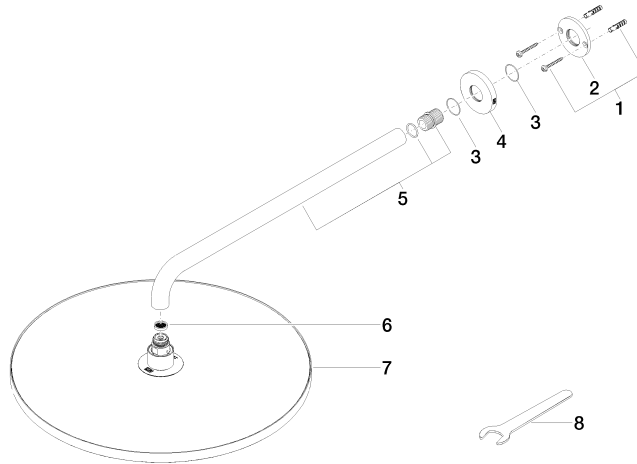

## Rain shower with wall fixing FlowReduce 400 mm - Brushed Chrome

TARA

28 658 970

Fits: TARA, LISSÉ, VAIA, META

- 450mm projection
- rain shower Ø 400 mm
- PURE RAIN, max. flow rate 12 l/min (at 3 bar)
- Function from: 12 l/min
- rosette Ø 60 mm
- 1/2" connection
- with anti-scale system
- This product can help a building meet the requirements of Green Building Rating Systems, e.g. LEED®, BREEAM®, DGNB

To be provided by the customer. Zigbee Gateway!

	Brushed Chrome	28 658 970-93
	Chrome	28 658 970-00
	Brushed Platinum	28 658 970-06
	Platinum	28 658 970-08
	Dark Chrome	28 658 970-19
	Light Gold	28 658 970-26
	Brushed Light Gold	28 658 970-27
	Brushed Durabronze (23kt Gold)	28 658 970-28
	Matte Black	28 658 970-33
	Brushed Bronze	28 658 970-42
	Brushed Champagne (22kt Gold)	28 658 970-46
	Champagne (22kt Gold)	28 658 970-47
	Brushed Dark Platinum	28 658 970-99

28 658 970

Flow rate chart

Certificates

LGA\_38661.

28 658 970

Parts for other finishes can be found here: [Chrome](#)

### Spare parts list

No.	Item Number	Name	Quantity used	Delivery time
1	04 30 31 032 00 90	fixing set	1	2
2	09 17 20 120 90	holder	1	2
3	09 14 10 150 90	seal	2	2
4	09 27 97 015-93	rosette	1	20
5	90 11 03 070 00-93	pipe	1	20
6	09 23 01 075 90	insert	1	2
7	90 12 05 090 20-93	shower	1	20
8	90 30 09 069 00 90	key	1	2