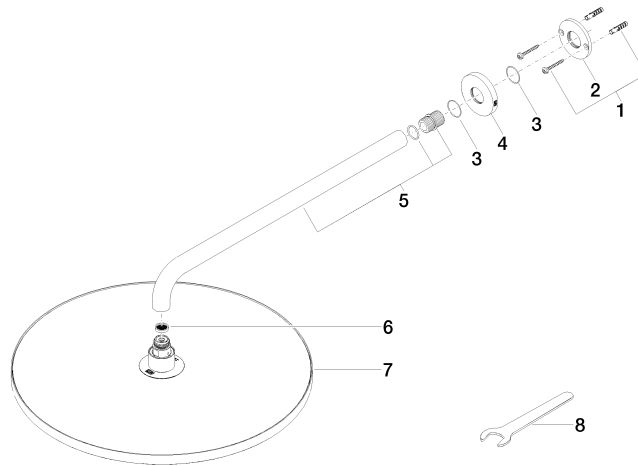

Rain shower with wall fixing 400 mm - Chrome

TARA

28 659 970

- 450mm projection
- rain shower Ø 400 mm
- PURE RAIN, max. flow rate 20 l/min (at 3 bar)
- Function from: 12 l/min
- rosette Ø 60 mm
- 1/2" connection
- with anti-scale system
- WRAS 2212012

Product change as of 1st April 2024: max. flow 20l/min

Fits: TARA, LISSÉ, VAIA, META

	Chrome	28 659 970-00
	Brushed Platinum	28 659 970-06
	Platinum	28 659 970-08
	Dark Chrome	28 659 970-19
	Light Gold	28 659 970-26
	Brushed Light Gold	28 659 970-27
	Brushed Durabronze (23kt Gold)	28 659 970-28
	Matte Black	28 659 970-33
	Brushed Bronze	28 659 970-42
	Brushed Champagne (22kt Gold)	28 659 970-46
	Champagne (22kt Gold)	28 659 970-47
	Brushed Chrome	28 659 970-93
	Brushed Dark Platinum	28 659 970-99

Recommended miscellaneous

- Concealed wall elbow -** 35 085 970 90
- max. recess depth 163 mm
 - min. recess depth 90 mm

28 659 970

Flow rate chart

Certificates

LGA_29237.

LGA_29238.

WRAS_2212012.

DVGW_DW-6517DN0118.

28 659 970

Spare parts list

No.	Item Number	Name	Quantity used	Delivery time
1	04 30 31 032 00 90	fixing set	1	2
2	09 17 20 120 90	holder	1	2
3	09 14 10 150 90	seal	2	2
4	09 27 97 015-00	rosette	1	10
5	90 11 03 070 00-00	pipe	1	10
6	09 23 01 075 90	insert	1	2
7	04 12 05 090 00-00	shower	1	10
8	90 30 09 069 00 90	key	1	2