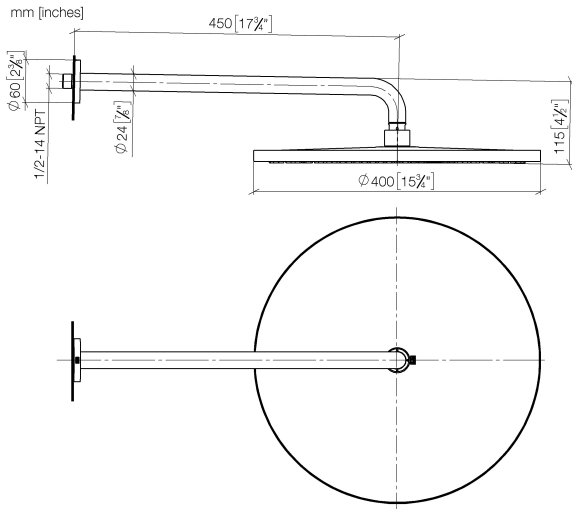

Rain shower with wall fixing 400 mm - Chrome

TARA

28 659 970

- 450mm projection
- rain shower Ø 400 mm
- PURE RAIN, max. flow rate 20 l/min (at 3 bar)
- Function from: 12 l/min
- rosette Ø 60 mm
- 1/2" connection
- with anti-scale system
- WRAS 2212012

Product change as of 1st April 2024: max. flow 20l/min

Fits: TARA, LISSÉ, VAIA, META

	Chrome	28 659 970-00
	Brushed Platinum	28 659 970-06
	Platinum	28 659 970-08
	Dark Chrome	28 659 970-19
	Light Gold	28 659 970-26
	Brushed Light Gold	28 659 970-27
	Brushed Durabronze (23kt Gold)	28 659 970-28
	Matte Black	28 659 970-33
	Brushed Bronze	28 659 970-42
	Brushed Champagne (22kt Gold)	28 659 970-46
	Champagne (22kt Gold)	28 659 970-47
	Brushed Chrome	28 659 970-93
	Brushed Dark Platinum	28 659 970-99

Recommended miscellaneous

- Concealed wall elbow -** 35 085 970 90
- max. recess depth 163 mm
 - min. recess depth 90 mm

28 659 970

Flow rate chart

Certificates

LGA_29237.

LGA_29238.

WRAS_2212012.

DVGW_DW-6517DN0118.

28 659 970

Spare parts list

No.	Item Number	Name	Quantity used	Delivery time
1	04 30 31 032 00 90	fixing set	1	2
2	09 17 20 120 90	holder	1	2
3	09 14 10 150 90	seal	2	2
4	09 27 97 015-00	rosette	1	10
5	90 11 03 070 00-00	pipe	1	10
6	09 23 01 075 90	insert	1	2
7	04 12 05 090 00-00	shower	1	10
8	90 30 09 069 00 90	key	1	2