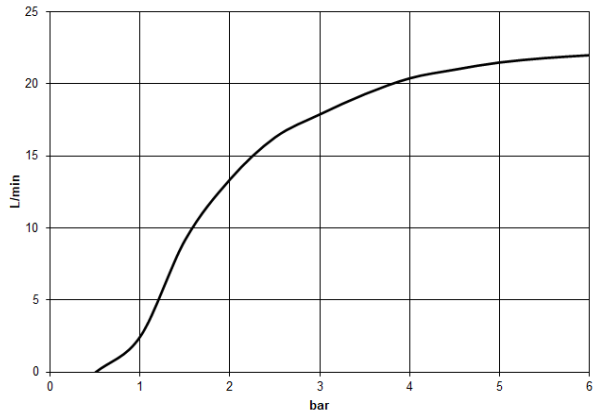

Rain shower with wall fixing 400 mm - Chrome

TARA

28 659 970

- 450mm projection
- rain shower Ø 400 mm
- PURE RAIN, max. flow rate 20 l/min (at 3 bar)
- Function from: 12 l/min
- rosette Ø 60 mm
- 1/2" connection
- with anti-scale system
- WRAS 2212012

Recommended miscellaneous

- Concealed wall elbow -** 35 085 970 90
- max. recess depth 163 mm
 - min. recess depth 90 mm

28 659 970

Flow rate chart

Certificates

LGA_29237.

LGA_29238.

WRAS_2212012.