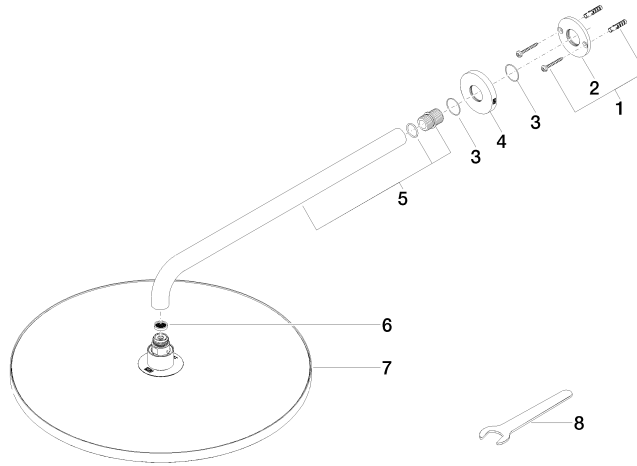

Rain shower with wall fixing 400 mm - Brushed Platinum

TARA

28 659 970

- 450mm projection
- rain shower Ø 400 mm
- PURE RAIN, max. flow rate 20 l/min (at 3 bar)
- Function from: 12 l/min
- rosette Ø 60 mm
- 1/2" connection
- with anti-scale system
- WRAS 2212012

Product change as of 1st April 2024: max. flow 20l/min

Fits: TARA, LISSÉ, VAIA, META

	Brushed Platinum	28 659 970-06
	Chrome	28 659 970-00
	Platinum	28 659 970-08
	Dark Chrome	28 659 970-19
	Light Gold	28 659 970-26
	Brushed Light Gold	28 659 970-27
	Brushed Durabrass (23kt Gold)	28 659 970-28
	Matte Black	28 659 970-33
	Brushed Bronze	28 659 970-42
	Brushed Champagne (22kt Gold)	28 659 970-46
	Champagne (22kt Gold)	28 659 970-47
	Brushed Chrome	28 659 970-93
	Brushed Dark Platinum	28 659 970-99

Recommended miscellaneous

- Concealed wall elbow -** 35 085 970 90
- max. recess depth 163 mm
 - min. recess depth 90 mm

28 659 970

Flow rate chart

Certificates

LGA_29237.

LGA_29238.

WRAS_2212012.

DVGW_DW-6517DN0118.

28 659 970

Spare parts list

No.	Item Number	Name	Quantity used	Delivery time
1	04 30 31 032 00 90	fixing set	1	2
2	09 17 20 120 90	holder	1	2
3	09 14 10 150 90	seal	2	2
4	09 27 97 015-06	rosette	1	10
5	90 11 03 070 00-06	pipe	1	10
6	09 23 01 075 90	insert	1	2
7	90 12 05 090 00-06	shower	1	-
Spare part can no longer be ordered, please order the replacement item				
8	90 30 09 069 00 90	key	1	2