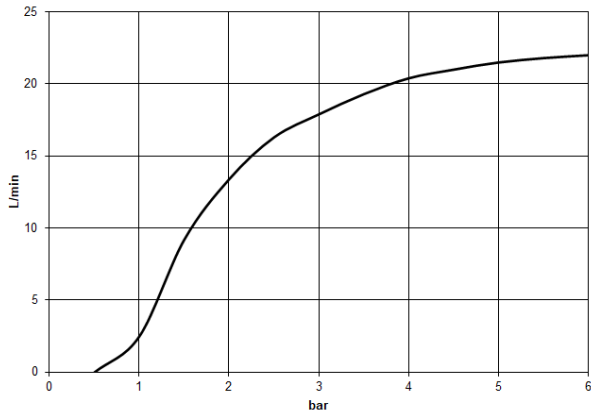

Rain shower with wall fixing 400 mm - Brushed Platinum

TARA

28 659 970

- 450mm projection
- rain shower Ø 400 mm
- PURE RAIN, max. flow rate 20 l/min (at 3 bar)
- Function from: 12 l/min
- rosette Ø 60 mm
- 1/2" connection
- with anti-scale system
- WRAS 2212012

Recommended miscellaneous

- Concealed wall elbow -** 35 085 970 90
- max. recess depth 163 mm
 - min. recess depth 90 mm

28 659 970

Flow rate chart

Certificates

LGA_29237.

LGA_29238.

WRAS_2212012.