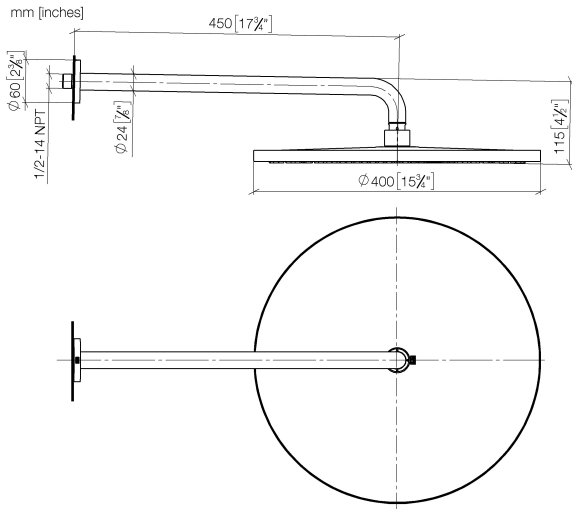

Rain shower with wall fixing 400 mm - Brushed Platinum

TARA

28 659 970

- 450mm projection
- rain shower Ø 400 mm
- PURE RAIN, max. flow rate 20 l/min (at 3 bar)
- Function from: 12 l/min
- rosette Ø 60 mm
- 1/2" connection
- with anti-scale system
- WRAS 2212012

Product change as of 1st April 2024: max. flow 20l/min

Fits: TARA, LISSÉ, VAIA, META

	Brushed Platinum	28 659 970-06
	Chrome	28 659 970-00
	Platinum	28 659 970-08
	Dark Chrome	28 659 970-19
	Light Gold	28 659 970-26
	Brushed Light Gold	28 659 970-27
	Brushed Durabrass (23kt Gold)	28 659 970-28
	Matte Black	28 659 970-33
	Brushed Bronze	28 659 970-42
	Brushed Champagne (22kt Gold)	28 659 970-46
	Champagne (22kt Gold)	28 659 970-47
	Brushed Chrome	28 659 970-93
	Brushed Dark Platinum	28 659 970-99

Recommended miscellaneous

- Concealed wall elbow -** 35 085 970 90
- max. recess depth 163 mm
 - min. recess depth 90 mm

28 659 970

Flow rate chart

Certificates

LGA_29237.

LGA_29238.

WRAS_2212012.

DVGW_DW-6517DN0118.

28 659 970

Spare parts list

No.	Item Number	Name	Quantity used	Delivery time
1	04 30 31 032 00 90	fixing set	1	2
2	09 17 20 120 90	holder	1	2
3	09 14 10 150 90	seal	2	2
4	09 27 97 015-06	rosette	1	10
5	90 11 03 070 00-06	pipe	1	10
6	09 23 01 075 90	insert	1	2
7	90 12 05 090 00-06	shower	1	-
Spare part can no longer be ordered, please order the replacement item				
8	90 30 09 069 00 90	key	1	2