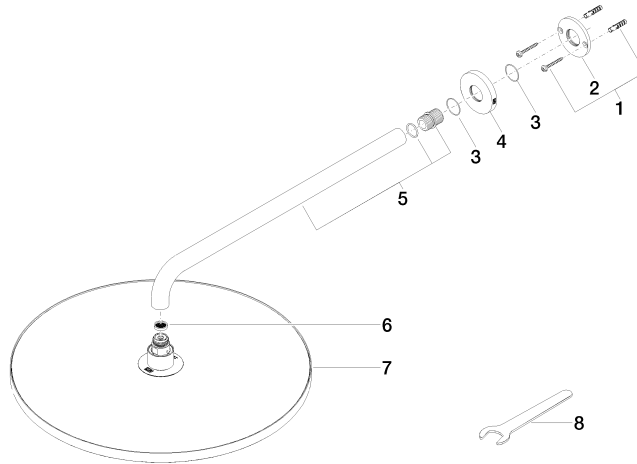

Rain shower with wall fixing 400 mm - Platinum

TARA

28 659 970

- 450mm projection
- rain shower Ø 400 mm
- PURE RAIN, max. flow rate 20 l/min (at 3 bar)
- Function from: 12 l/min
- rosette Ø 60 mm
- 1/2" connection
- with anti-scale system
- WRAS 2212012

Product change as of 1st April 2024: max. flow 20l/min

Fits: TARA, LISSÉ, VAIA, META

	Platinum	28 659 970-08
	Chrome	28 659 970-00
	Brushed Platinum	28 659 970-06
	Dark Chrome	28 659 970-19
	Light Gold	28 659 970-26
	Brushed Light Gold	28 659 970-27
	Brushed Durabronze (23kt Gold)	28 659 970-28
	Matte Black	28 659 970-33
	Brushed Bronze	28 659 970-42
	Brushed Champagne (22kt Gold)	28 659 970-46
	Champagne (22kt Gold)	28 659 970-47
	Brushed Chrome	28 659 970-93
	Brushed Dark Platinum	28 659 970-99

Recommended miscellaneous

- Concealed wall elbow -** 35 085 970 90
- max. recess depth 163 mm
 - min. recess depth 90 mm

28 659 970

Flow rate chart

Certificates

LGA_29237.

LGA_29238.

WRAS_2212012.

DVGW_DW-6517DN0118.

28 659 970

Spare parts list

No.	Item Number	Name	Quantity used	Delivery time
1	04 30 31 032 00 90	fixing set	1	2
2	09 17 20 120 90	holder	1	2
3	09 14 10 150 90	seal	2	2
4	09 27 97 015-08	rosette	1	40
5	90 11 03 070 00-08	pipe	1	40
6	09 23 01 075 90	insert	1	2
7	04 12 05 090 00-08	shower	1	40
8	90 30 09 069 00 90	key	1	2