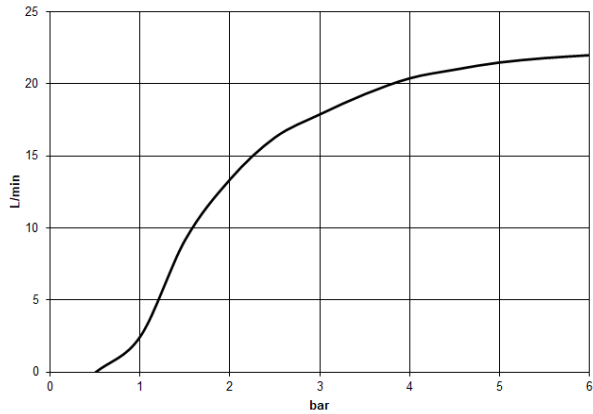

Rain shower with wall fixing 400 mm - Platinum

TARA

28 659 970

- 450mm projection
- rain shower Ø 400 mm
- PURE RAIN, max. flow rate 20 l/min (at 3 bar)
- Function from: 12 l/min
- rosette Ø 60 mm
- 1/2" connection
- with anti-scale system
- WRAS 2212012

Recommended miscellaneous

- Concealed wall elbow -** 35 085 970 90
- max. recess depth 163 mm
 - min. recess depth 90 mm

28 659 970

Flow rate chart

Certificates

LGA_29237.

LGA_29238.

WRAS_2212012.