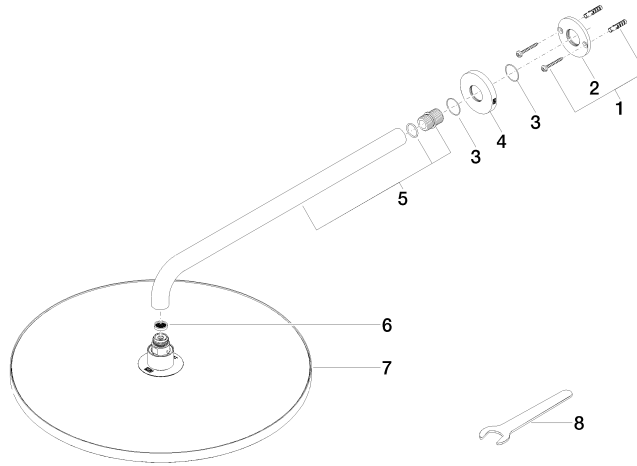

## Rain shower with wall fixing 400 mm - Brushed Bronze

TARA

28 659 970

- 450mm projection
- rain shower Ø 400 mm
- PURE RAIN, max. flow rate 20 l/min (at 3 bar)
- Function from: 12 l/min
- rosette Ø 60 mm
- 1/2" connection
- with anti-scale system
- WRAS 2212012

Product change as of 1st April 2024: max. flow 20l/min

Fits: TARA, LISSÉ, VAIA, META

	Brushed Bronze	28 659 970-42
	Chrome	28 659 970-00
	Brushed Platinum	28 659 970-06
	Platinum	28 659 970-08
	Dark Chrome	28 659 970-19
	Light Gold	28 659 970-26
	Brushed Light Gold	28 659 970-27
	Brushed Durabronze (23kt Gold)	28 659 970-28
	Matte Black	28 659 970-33
	Brushed Champagne (22kt Gold)	28 659 970-46
	Champagne (22kt Gold)	28 659 970-47
	Brushed Chrome	28 659 970-93
	Brushed Dark Platinum	28 659 970-99

### Recommended miscellaneous

- Concealed wall elbow -** 35 085 970 90
- min. recess depth 90 mm
  - max. recess depth 163 mm

28 659 970

Flow rate chart

Certificates

LGA\_29237.

LGA\_29238.

WRAS\_2212012.

### Spare parts list

No.	Item Number	Name	Quantity used	Delivery time
1	04 30 31 032 00 90	fixing set	1	2
2	09 17 20 120 90	holder	1	2
3	09 14 10 150 90	seal	2	2
4	09 27 97 015-42	rosette	1	60
5	90 11 03 070 00-42	pipe	1	30
6	09 23 01 075 90	insert	1	2
7	04 12 05 090 00-42	shower	1	60
8	90 30 09 069 00 90	key	1	2