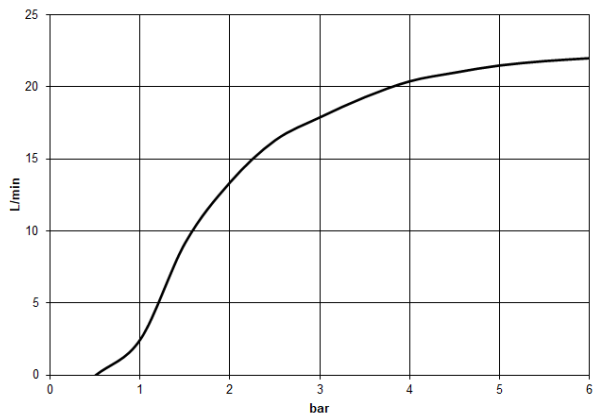

## Rain shower with wall fixing 400 mm - Brushed Bronze

TARA

28 659 970

- 450mm projection
- rain shower Ø 400 mm
- PURE RAIN, max. flow rate 20 l/min (at 3 bar)
- Function from: 12 l/min
- rosette Ø 60 mm
- 1/2" connection
- with anti-scale system
- WRAS 2212012

### Recommended miscellaneous

- Concealed wall elbow -** 35 085 970 90
- min. recess depth 90 mm
  - max. recess depth 163 mm

28 659 970

Flow rate chart

Certificates

LGA\_29237.

LGA\_29238.

WRAS\_2212012.