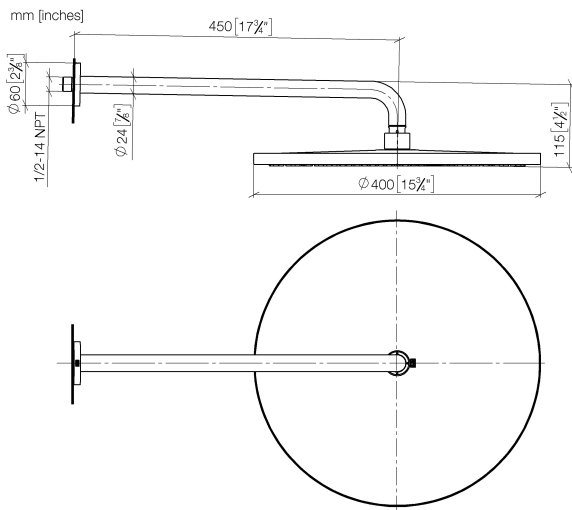

## Rain shower with wall fixing 400 mm - Brushed Bronze

TARA

28 659 970

- 450mm projection
- rain shower Ø 400 mm
- PURE RAIN, max. flow rate 20 l/min (at 3 bar)
- Function from: 12 l/min
- rosette Ø 60 mm
- 1/2" connection
- with anti-scale system
- WRAS 2212012

Product change as of 1st April 2024: max. flow 20l/min

Fits: TARA, LISSÉ, VAIA, META

	Brushed Bronze	28 659 970-42
	Chrome	28 659 970-00
	Brushed Platinum	28 659 970-06
	Platinum	28 659 970-08
	Dark Chrome	28 659 970-19
	Light Gold	28 659 970-26
	Brushed Light Gold	28 659 970-27
	Brushed Durabronze (23kt Gold)	28 659 970-28
	Matte Black	28 659 970-33
	Brushed Champagne (22kt Gold)	28 659 970-46
	Champagne (22kt Gold)	28 659 970-47
	Brushed Chrome	28 659 970-93
	Brushed Dark Platinum	28 659 970-99

### Recommended miscellaneous

- Concealed wall elbow -** 35 085 970 90
- min. recess depth 90 mm
  - max. recess depth 163 mm

28 659 970

Flow rate chart

Certificates

LGA\_29237.

LGA\_29238.

WRAS\_2212012.

### Spare parts list

No.	Item Number	Name	Quantity used	Delivery time
1	04 30 31 032 00 90	fixing set	1	2
2	09 17 20 120 90	holder	1	2
3	09 14 10 150 90	seal	2	2
4	09 27 97 015-42	rosette	1	60
5	90 11 03 070 00-42	pipe	1	30
6	09 23 01 075 90	insert	1	2
7	04 12 05 090 00-42	shower	1	60
8	90 30 09 069 00 90	key	1	2