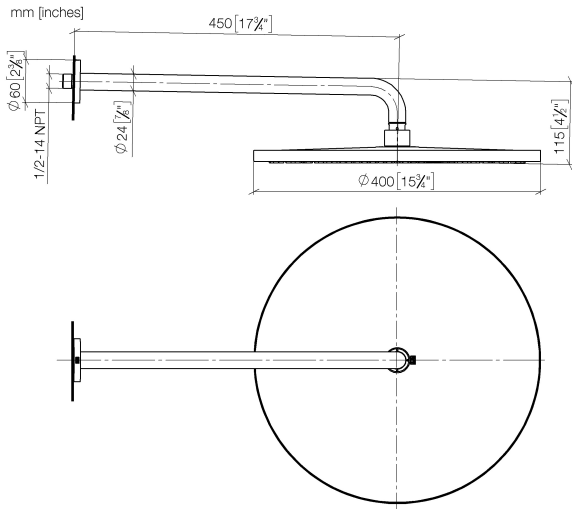

Rain shower with wall fixing 400 mm - Brushed Champagne (22kt Gold)

TARA

28 659 970

- 450mm projection
- rain shower Ø 400 mm
- PURE RAIN, max. flow rate 20 l/min (at 3 bar)
- Function from: 12 l/min
- rosette Ø 60 mm
- 1/2" connection
- with anti-scale system
- WRAS 2212012

Product change as of 1st April 2024: max. flow 20l/min

Fits: TARA, LISSÉ, VAIA, META

	Brushed Champagne (22kt Gold)	28 659 970-46
	Chrome	28 659 970-00
	Brushed Platinum	28 659 970-06
	Platinum	28 659 970-08
	Dark Chrome	28 659 970-19
	Light Gold	28 659 970-26
	Brushed Light Gold	28 659 970-27
	Brushed Durabrass (23kt Gold)	28 659 970-28
	Matte Black	28 659 970-33
	Brushed Bronze	28 659 970-42
	Champagne (22kt Gold)	28 659 970-47
	Brushed Chrome	28 659 970-93
	Brushed Dark Platinum	28 659 970-99

Recommended miscellaneous

- Concealed wall elbow -** 35 085 970 90
- max. recess depth 163 mm
 - min. recess depth 90 mm

28 659 970

Flow rate chart

Certificates

LGA_29237.

LGA_29238.

WRAS_2212012.

DVGW_DW-6517DN0118.

28 659 970

Spare parts list

No.	Item Number	Name	Quantity used	Delivery time
1	04 30 31 032 00 90	fixing set	1	2
2	09 17 20 120 90	holder	1	2
3	09 14 10 150 90	seal	2	2
4	09 27 97 015-46	rosette	1	30
5	90 11 03 070 00-46	pipe	1	30
6	09 23 01 075 90	insert	1	2
7	04 12 05 090 00-46	shower	1	30
8	90 30 09 069 00 90	key	1	2