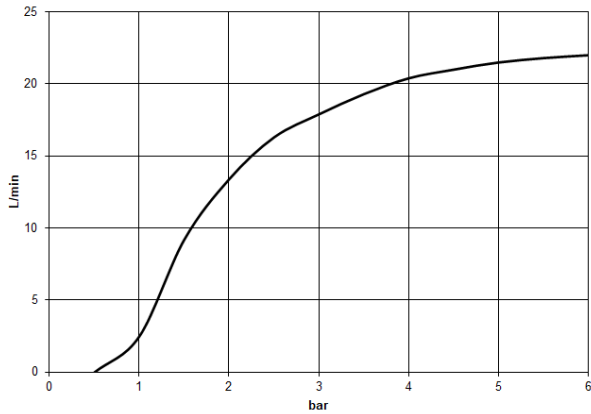

Rain shower with wall fixing 400 mm - Brushed Champagne (22kt Gold)

TARA

28 659 970

- 450mm projection
- rain shower Ø 400 mm
- PURE RAIN, max. flow rate 20 l/min (at 3 bar)
- Function from: 12 l/min
- rosette Ø 60 mm
- 1/2" connection
- with anti-scale system
- WRAS 2212012

Recommended miscellaneous

- Concealed wall elbow -** 35 085 970 90
- max. recess depth 163 mm
 - min. recess depth 90 mm

28 659 970

Flow rate chart

Certificates

LGA_29237.

LGA_29238.

WRAS_2212012.