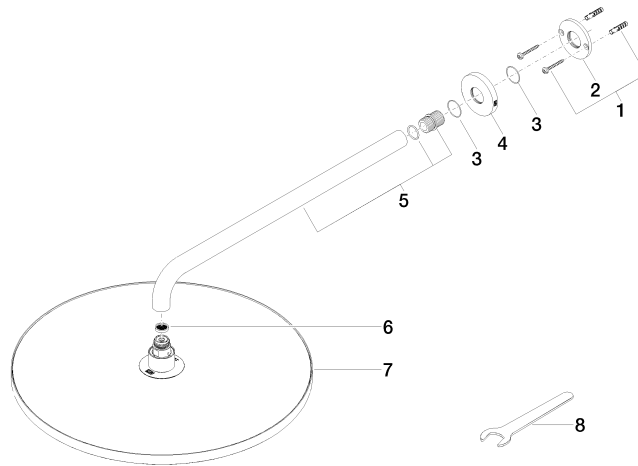

Rain shower with wall fixing 400 mm - Brushed Champagne (22kt Gold)

TARA

28 659 970

- 450mm projection
- rain shower Ø 400 mm
- PURE RAIN, max. flow rate 20 l/min (at 3 bar)
- Function from: 12 l/min
- rosette Ø 60 mm
- 1/2" connection
- with anti-scale system
- WRAS 2212012

Product change as of 1st April 2024: max. flow 20l/min

Fits: TARA, LISSÉ, VAIA, META

	Brushed Champagne (22kt Gold)	28 659 970-46
	Chrome	28 659 970-00
	Brushed Platinum	28 659 970-06
	Platinum	28 659 970-08
	Dark Chrome	28 659 970-19
	Light Gold	28 659 970-26
	Brushed Light Gold	28 659 970-27
	Brushed Durabrass (23kt Gold)	28 659 970-28
	Matte Black	28 659 970-33
	Brushed Bronze	28 659 970-42
	Champagne (22kt Gold)	28 659 970-47
	Brushed Chrome	28 659 970-93
	Brushed Dark Platinum	28 659 970-99

Recommended miscellaneous

- Concealed wall elbow -** 35 085 970 90
- max. recess depth 163 mm
 - min. recess depth 90 mm

28 659 970

Flow rate chart

Certificates

LGA_29237.

LGA_29238.

WRAS_2212012.

DVGW_DW-6517DN0118.

28 659 970

Spare parts list

No.	Item Number	Name	Quantity used	Delivery time
1	04 30 31 032 00 90	fixing set	1	2
2	09 17 20 120 90	holder	1	2
3	09 14 10 150 90	seal	2	2
4	09 27 97 015-46	rosette	1	30
5	90 11 03 070 00-46	pipe	1	30
6	09 23 01 075 90	insert	1	2
7	04 12 05 090 00-46	shower	1	30
8	90 30 09 069 00 90	key	1	2