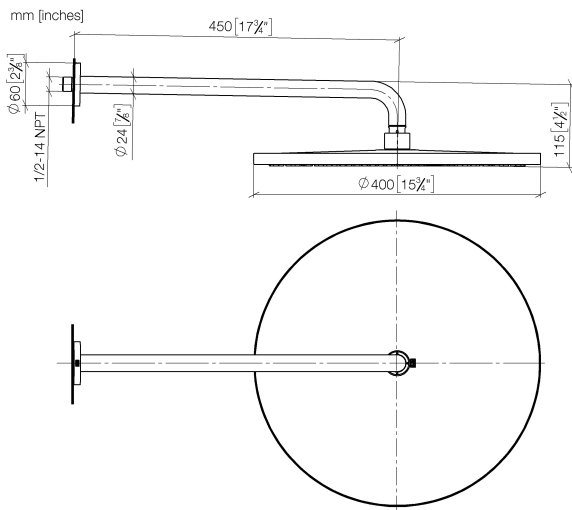

**Rain shower with wall fixing 400 mm - Champagne (22kt Gold)**

TARA

28 659 970

- 450mm projection
- rain shower Ø 400 mm
- PURE RAIN, max. flow rate 20 l/min (at 3 bar)
- Function from: 12 l/min
- rosette Ø 60 mm
- 1/2" connection
- with anti-scale system
- WRAS 2212012

Product change as of 1st April 2024: max. flow 20l/min

Fits: TARA, LISSÉ, VAIA, META

	Champagne (22kt Gold)	28 659 970-47
	Chrome	28 659 970-00
	Brushed Platinum	28 659 970-06
	Platinum	28 659 970-08
	Dark Chrome	28 659 970-19
	Light Gold	28 659 970-26
	Brushed Light Gold	28 659 970-27
	Brushed Durabronze (23kt Gold)	28 659 970-28
	Matte Black	28 659 970-33
	Brushed Bronze	28 659 970-42
	Brushed Champagne (22kt Gold)	28 659 970-46
	Brushed Chrome	28 659 970-93
	Brushed Dark Platinum	28 659 970-99

**Recommended miscellaneous**

- Concealed wall elbow -** 35 085 970 90
- max. recess depth 163 mm
  - min. recess depth 90 mm

28 659 970

Flow rate chart

Certificates

LGA\_29237.

LGA\_29238.

WRAS\_2212012.

### Spare parts list

No.	Item Number	Name	Quantity used	Delivery time
1	04 30 31 032 00 90	fixing set	1	2
2	09 17 20 120 90	holder	1	2
3	09 14 10 150 90	seal	2	2
4	09 27 97 015-47	rosette	1	30
5	90 11 03 070 00-47	pipe	1	30
6	09 23 01 075 90	insert	1	2
7	90 12 05 090 00-47	shower	1	-
Spare part can no longer be ordered, please order the replacement item				
8	90 30 09 069 00 90	key	1	2