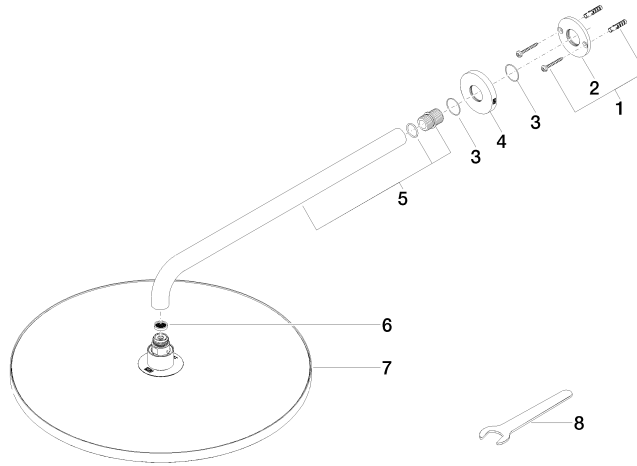

**Rain shower with wall fixing 400 mm - Champagne (22kt Gold)**

TARA

28 659 970

- 450mm projection
- rain shower Ø 400 mm
- PURE RAIN, max. flow rate 20 l/min (at 3 bar)
- Function from: 12 l/min
- rosette Ø 60 mm
- 1/2" connection
- with anti-scale system
- WRAS 2212012

Product change as of 1st April 2024: max. flow 20l/min

Fits: TARA, LISSÉ, VAIA, META

	Champagne (22kt Gold)	28 659 970-47
	Chrome	28 659 970-00
	Brushed Platinum	28 659 970-06
	Platinum	28 659 970-08
	Dark Chrome	28 659 970-19
	Light Gold	28 659 970-26
	Brushed Light Gold	28 659 970-27
	Brushed Durabronze (23kt Gold)	28 659 970-28
	Matte Black	28 659 970-33
	Brushed Bronze	28 659 970-42
	Brushed Champagne (22kt Gold)	28 659 970-46
	Brushed Chrome	28 659 970-93
	Brushed Dark Platinum	28 659 970-99

**Recommended miscellaneous**

- Concealed wall elbow -** 35 085 970 90
- max. recess depth 163 mm
  - min. recess depth 90 mm

28 659 970

Flow rate chart

Certificates

LGA\_29237.

LGA\_29238.

WRAS\_2212012.

### Spare parts list

No.	Item Number	Name	Quantity used	Delivery time
1	04 30 31 032 00 90	fixing set	1	2
2	09 17 20 120 90	holder	1	2
3	09 14 10 150 90	seal	2	2
4	09 27 97 015-47	rosette	1	30
5	90 11 03 070 00-47	pipe	1	30
6	09 23 01 075 90	insert	1	2
7	90 12 05 090 00-47	shower	1	-
Spare part can no longer be ordered, please order the replacement item				
8	90 30 09 069 00 90	key	1	2