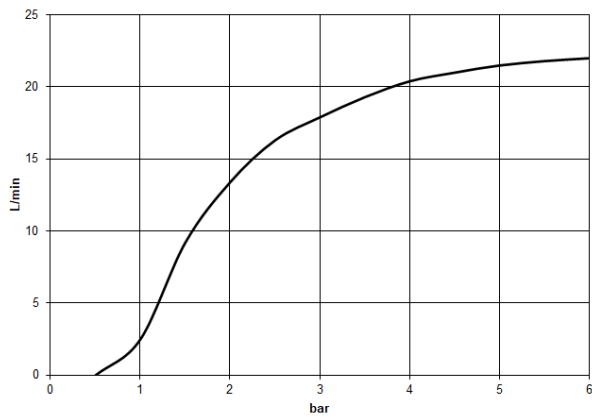

**Rain shower with wall fixing 400 mm - Champagne (22kt Gold)**

TARA

28 659 970

- 450mm projection
- rain shower Ø 400 mm
- PURE RAIN, max. flow rate 20 l/min (at 3 bar)
- Function from: 12 l/min
- rosette Ø 60 mm
- 1/2" connection
- with anti-scale system
- WRAS 2212012

**Recommended miscellaneous**

- Concealed wall elbow -** 35 085 970 90
- max. recess depth 163 mm
  - min. recess depth 90 mm

28 659 970

Flow rate chart

Certificates

LGA\_29237.

LGA\_29238.

WRAS\_2212012.