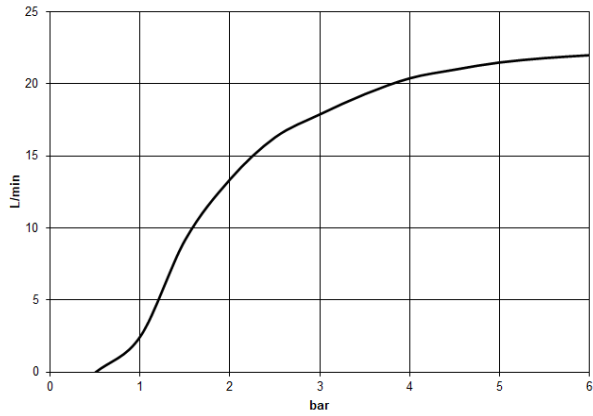

Rain shower with wall fixing 400 mm - Brushed Chrome

TARA

28 659 970

- 450mm projection
- rain shower Ø 400 mm
- PURE RAIN, max. flow rate 20 l/min (at 3 bar)
- Function from: 12 l/min
- rosette Ø 60 mm
- 1/2" connection
- with anti-scale system
- WRAS 2212012

Recommended miscellaneous

- Concealed wall elbow -** 35 085 970 90
- max. recess depth 163 mm
 - min. recess depth 90 mm

28 659 970

Flow rate chart

Certificates

LGA_29237.

LGA_29238.

WRAS_2212012.