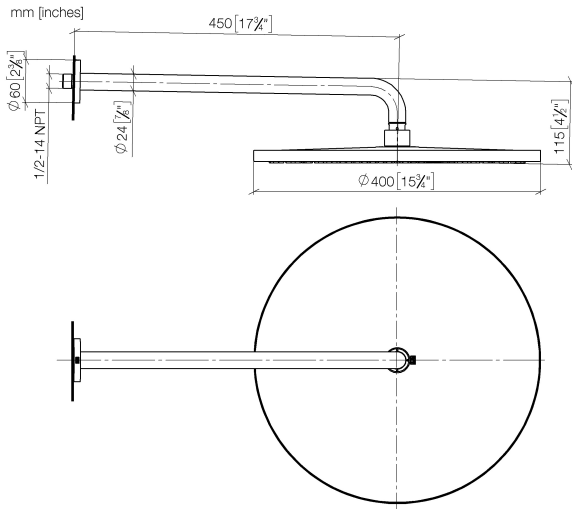

Rain shower with wall fixing 400 mm - Brushed Chrome

TARA

28 659 970

- 450mm projection
- rain shower Ø 400 mm
- PURE RAIN, max. flow rate 20 l/min (at 3 bar)
- Function from: 12 l/min
- rosette Ø 60 mm
- 1/2" connection
- with anti-scale system
- WRAS 2212012

Product change as of 1st April 2024: max. flow 20l/min

Fits: TARA, LISSÉ, VAIA, META

	Brushed Chrome	28 659 970-93
	Chrome	28 659 970-00
	Brushed Platinum	28 659 970-06
	Platinum	28 659 970-08
	Dark Chrome	28 659 970-19
	Light Gold	28 659 970-26
	Brushed Light Gold	28 659 970-27
	Brushed Durabronze (23kt Gold)	28 659 970-28
	Matte Black	28 659 970-33
	Brushed Bronze	28 659 970-42
	Brushed Champagne (22kt Gold)	28 659 970-46
	Champagne (22kt Gold)	28 659 970-47
	Brushed Dark Platinum	28 659 970-99

Recommended miscellaneous

- Concealed wall elbow -** 35 085 970 90
- max. recess depth 163 mm
 - min. recess depth 90 mm

28 659 970

Flow rate chart

Certificates

LGA_29237.

LGA_29238.

WRAS_2212012.

DVGW_DW-6517DN0118.

28 659 970

Spare parts list

No.	Item Number	Name	Quantity used	Delivery time
1	04 30 31 032 00 90	fixing set	1	2
2	09 17 20 120 90	holder	1	2
3	09 14 10 150 90	seal	2	2
4	09 27 97 015-93	rosette	1	20
5	90 11 03 070 00-93	pipe	1	20
6	09 23 01 075 90	insert	1	2
7	90 12 05 090 00-93	shower	1	-
Spare part can no longer be ordered, please order the replacement item				
8	90 30 09 069 00 90	key	1	2