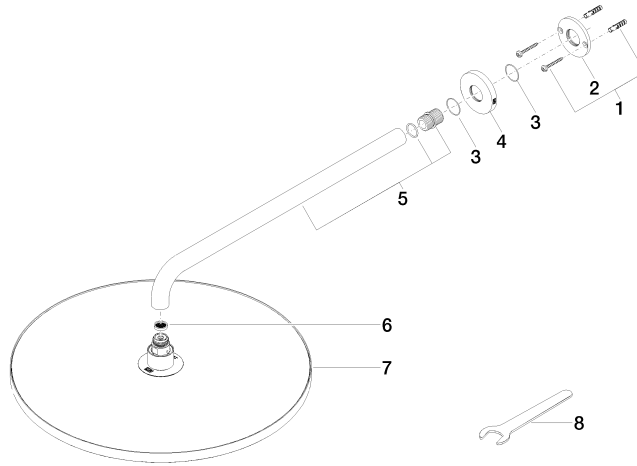

Rain shower with wall fixing 400 mm - Brushed Chrome

TARA

28 659 970

- 450mm projection
- rain shower Ø 400 mm
- PURE RAIN, max. flow rate 20 l/min (at 3 bar)
- Function from: 12 l/min
- rosette Ø 60 mm
- 1/2" connection
- with anti-scale system
- WRAS 2212012

Product change as of 1st April 2024: max. flow 20l/min

Fits: TARA, LISSÉ, VAIA, META

	Brushed Chrome	28 659 970-93
	Chrome	28 659 970-00
	Brushed Platinum	28 659 970-06
	Platinum	28 659 970-08
	Dark Chrome	28 659 970-19
	Light Gold	28 659 970-26
	Brushed Light Gold	28 659 970-27
	Brushed Durabronze (23kt Gold)	28 659 970-28
	Matte Black	28 659 970-33
	Brushed Bronze	28 659 970-42
	Brushed Champagne (22kt Gold)	28 659 970-46
	Champagne (22kt Gold)	28 659 970-47
	Brushed Dark Platinum	28 659 970-99

Recommended miscellaneous

- Concealed wall elbow -** 35 085 970 90
- max. recess depth 163 mm
 - min. recess depth 90 mm

28 659 970

Flow rate chart

Certificates

LGA_29237.

LGA_29238.

WRAS_2212012.

DVGW_DW-6517DN0118.

28 659 970

Spare parts list

No.	Item Number	Name	Quantity used	Delivery time
1	04 30 31 032 00 90	fixing set	1	2
2	09 17 20 120 90	holder	1	2
3	09 14 10 150 90	seal	2	2
4	09 27 97 015-93	rosette	1	20
5	90 11 03 070 00-93	pipe	1	20
6	09 23 01 075 90	insert	1	2
7	90 12 05 090 00-93	shower	1	-
Spare part can no longer be ordered, please order the replacement item				
8	90 30 09 069 00 90	key	1	2