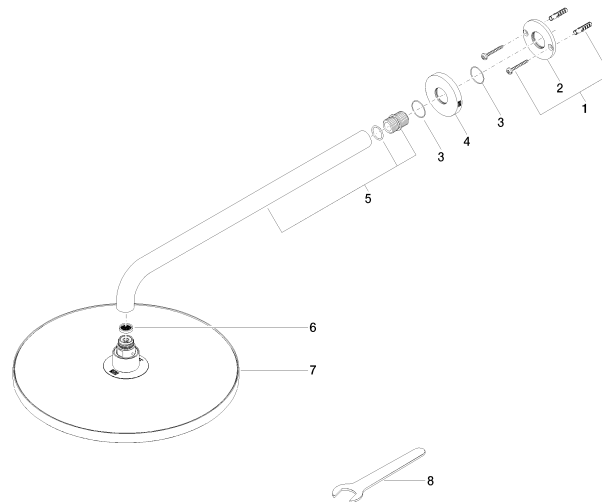

Rain shower with wall fixing FlowReduce 300 mm - Chrome

TARA

28 678 970

- 450mm projection
- rain shower Ø 300 mm
- PURE RAIN, max. flow rate 9 l/min (at 3 bar)
- Function from: 7 l/min
- rosette Ø 60 mm
- 1/2" connection
- with anti-scale system
- quick clearing
- This product can help a building meet the requirements of Green Building Rating Systems, e.g. LEED®, BREEAM®, DGNB

Fits: TARA, LISSÉ, VAIA, META

	Chrome	28 678 970-00
	Brushed Platinum	28 678 970-06
	Platinum	28 678 970-08
	Dark Chrome	28 678 970-19
	Light Gold	28 678 970-26
	Brushed Light Gold	28 678 970-27
	Brushed Durabronze (23kt Gold)	28 678 970-28
	Matte Black	28 678 970-33
	Brushed Bronze	28 678 970-42
	Brushed Champagne (22kt Gold)	28 678 970-46
	Champagne (22kt Gold)	28 678 970-47
	Brushed Chrome	28 678 970-93
	Brushed Dark Platinum	28 678 970-99

28 678 970

mm [inches]

Flow rate chart

Certificates

LGA_29235.

28 678 970

Parts for other finishes can be found here: Brushed Platinum

Spare parts list

No.	Item Number	Name	Quantity used	Delivery time
1	04 30 31 032 00 90	fixing set	1	2
2	09 17 20 120 90	holder	1	2
3	09 14 10 150 90	seal	2	2
4	09 27 97 015-00	rosette	1	10
5	90 11 03 070 00-00	pipe	1	10
6	09 23 01 075 90	insert	1	2
7	90 12 05 091 20-00	shower	1	10
8	90 30 09 069 00 90	key	1	2