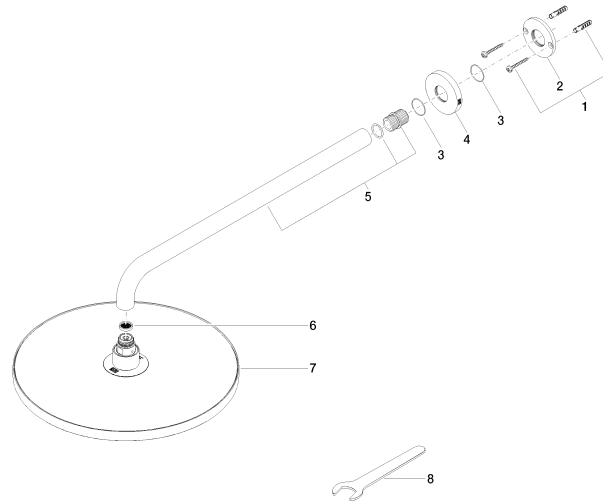

28 678 970

- 450mm projection
- rain shower Ø 300 mm
- PURE RAIN, max. flow rate 9 l/min (at 3 bar)
- Function from: 7 l/min
- rosette Ø 60 mm
- 1/2" connection
- with anti-scale system
- quick clearing
- This product can help a building meet the requirements of Green Building Rating Systems, e.g. LEED®, BREEAM®, DGNB

Fits: TARA, LISSÉ, VAIA, META

	Matte Black	28 678 970-33
	Chrome	28 678 970-00
	Brushed Platinum	28 678 970-06
	Platinum	28 678 970-08
	Dark Chrome	28 678 970-19
	Light Gold	28 678 970-26
	Brushed Light Gold	28 678 970-27
	Brushed Durabronze (23kt Gold)	28 678 970-28
	Brushed Bronze	28 678 970-42
	Brushed Champagne (22kt Gold)	28 678 970-46
	Champagne (22kt Gold)	28 678 970-47
	Brushed Chrome	28 678 970-93
	Brushed Dark Platinum	28 678 970-99

28 678 970

mm [inches]

Flow rate chart

Certificates

LGA_29235.

28 678 970

Parts for other finishes can be found here: [Chrome](#)

Spare parts list

No.	Item Number	Name	Quantity used	Delivery time
1	04 30 31 032 00 90	fixing set	1	2
2	09 17 20 120 90	holder	1	2
3	09 14 10 150 90	seal	2	2
4	09 27 97 015-33	rosette	1	30
5	90 11 03 070 00-33	pipe	1	30
6	09 23 01 075 90	insert	1	2
7	90 12 05 091 20-33	shower	1	30
8	90 30 09 069 00 90	key	1	2