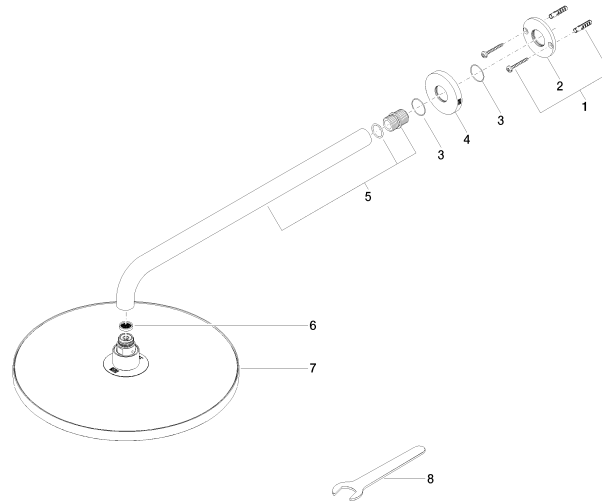

28 678 970

- 450mm projection
- rain shower Ø 300 mm
- PURE RAIN, max. flow rate 9 l/min (at 3 bar)
- Function from: 7 l/min
- rosette Ø 60 mm
- 1/2" connection
- with anti-scale system
- quick clearing
- This product can help a building meet the requirements of Green Building Rating Systems, e.g. LEED®, BREEAM®, DGNB

Fits: TARA, LISSÉ, VAIA, META

	Champagne (22kt Gold)	28 678 970-47
	Chrome	28 678 970-00
	Brushed Platinum	28 678 970-06
	Platinum	28 678 970-08
	Dark Chrome	28 678 970-19
	Light Gold	28 678 970-26
	Brushed Light Gold	28 678 970-27
	Brushed Durabronze (23kt Gold)	28 678 970-28
	Matte Black	28 678 970-33
	Brushed Bronze	28 678 970-42
	Brushed Champagne (22kt Gold)	28 678 970-46
	Brushed Chrome	28 678 970-93
	Brushed Dark Platinum	28 678 970-99

28 678 970

mm [inches]

Flow rate chart

Certificates

LGA\_29235.

28 678 970

Parts for other finishes can be found here: [Chrome](#)

### Spare parts list

No.	Item Number	Name	Quantity used	Delivery time
1	04 30 31 032 00 90	fixing set	1	2
2	09 17 20 120 90	holder	1	2
3	09 14 10 150 90	seal	2	2
4	09 27 97 015-47	rosette	1	30
5	90 11 03 070 00-47	pipe	1	30
6	09 23 01 075 90	insert	1	2
7	90 12 05 091 20-47	shower	1	30
8	90 30 09 069 00 90	key	1	2