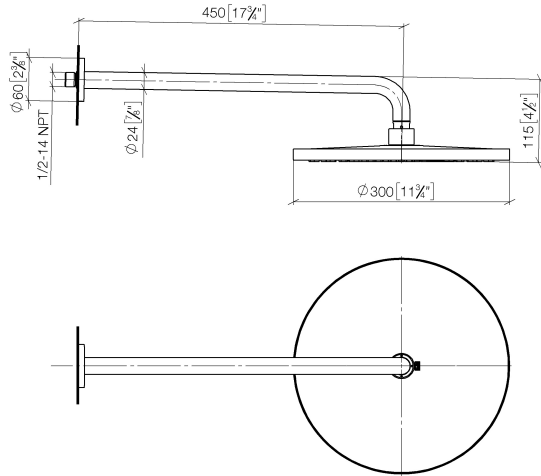

Rain shower with wall fixing FlowReduce 300 mm - Brushed Chrome

TARA

28 678 970

- 450mm projection
- rain shower Ø 300 mm
- PURE RAIN, max. flow rate 9 l/min (at 3 bar)
- Function from: 7 l/min
- rosette Ø 60 mm
- 1/2" connection
- with anti-scale system
- quick clearing
- This product can help a building meet the requirements of Green Building Rating Systems, e.g. LEED®, BREEAM®, DGNB

Fits: TARA, LISSÉ, VAIA, META

	Brushed Chrome	28 678 970-93
	Chrome	28 678 970-00
	Brushed Platinum	28 678 970-06
	Platinum	28 678 970-08
	Dark Chrome	28 678 970-19
	Light Gold	28 678 970-26
	Brushed Light Gold	28 678 970-27
	Brushed Durabronze (23kt Gold)	28 678 970-28
	Matte Black	28 678 970-33
	Brushed Bronze	28 678 970-42
	Brushed Champagne (22kt Gold)	28 678 970-46
	Champagne (22kt Gold)	28 678 970-47
	Brushed Dark Platinum	28 678 970-99

28 678 970

mm [inches]

Flow rate chart

Certificates

LGA_29235.

28 678 970

Parts for other finishes can be found here: [Chrome](#)

Spare parts list

No.	Item Number	Name	Quantity used	Delivery time
1	04 30 31 032 00 90	fixing set	1	2
2	09 17 20 120 90	holder	1	2
3	09 14 10 150 90	seal	2	2
4	09 27 97 015-93	rosette	1	20
5	90 11 03 070 00-93	pipe	1	20
6	09 23 01 075 90	insert	1	2
7	90 12 05 091 20-93	shower	1	20
8	90 30 09 069 00 90	key	1	2