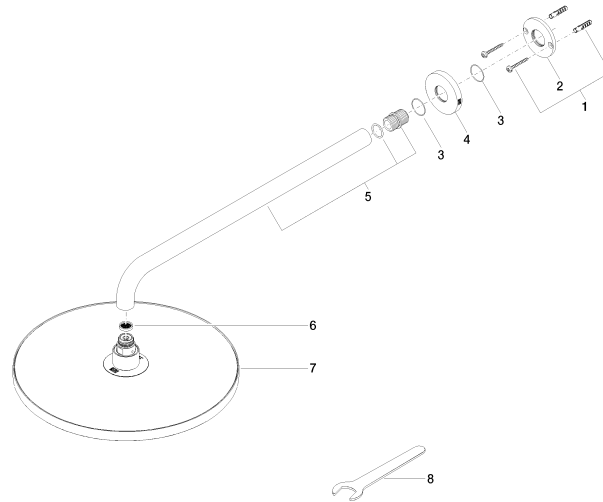

Rain shower with wall fixing FlowReduce 300 mm - Brushed Chrome

TARA

28 678 970

- 450mm projection
- rain shower Ø 300 mm
- PURE RAIN, max. flow rate 9 l/min (at 3 bar)
- Function from: 7 l/min
- rosette Ø 60 mm
- 1/2" connection
- with anti-scale system
- quick clearing
- This product can help a building meet the requirements of Green Building Rating Systems, e.g. LEED®, BREEAM®, DGNB

Fits: TARA, LISSÉ, VAIA, META

	Brushed Chrome	28 678 970-93
	Chrome	28 678 970-00
	Brushed Platinum	28 678 970-06
	Platinum	28 678 970-08
	Dark Chrome	28 678 970-19
	Light Gold	28 678 970-26
	Brushed Light Gold	28 678 970-27
	Brushed Durabronze (23kt Gold)	28 678 970-28
	Matte Black	28 678 970-33
	Brushed Bronze	28 678 970-42
	Brushed Champagne (22kt Gold)	28 678 970-46
	Champagne (22kt Gold)	28 678 970-47
	Brushed Dark Platinum	28 678 970-99

28 678 970

mm [inches]

Flow rate chart

Certificates

LGA_29235.

28 678 970

Parts for other finishes can be found here: [Chrome](#)

Spare parts list

No.	Item Number	Name	Quantity used	Delivery time
1	04 30 31 032 00 90	fixing set	1	2
2	09 17 20 120 90	holder	1	2
3	09 14 10 150 90	seal	2	2
4	09 27 97 015-93	rosette	1	20
5	90 11 03 070 00-93	pipe	1	20
6	09 23 01 075 90	insert	1	2
7	90 12 05 091 20-93	shower	1	20
8	90 30 09 069 00 90	key	1	2