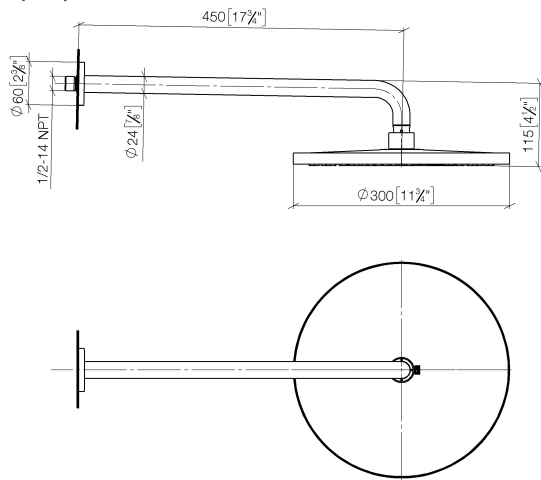

Rain shower with wall fixing 300 mm - Brushed Platinum

TARA

28 679 970

- 450mm projection
- rain shower Ø 300 mm
- PURE RAIN, max. flow rate 14 l/min (at 3 bar)
- Function from: 10 l/min
- rosette Ø 60 mm
- 1/2" connection
- with anti-scale system
- quick clearing
- WRAS 2212012

Fits: TARA, LISSÉ, VAIA, META

	Brushed Platinum	28 679 970-06
	Chrome	28 679 970-00
	Platinum	28 679 970-08
	Dark Chrome	28 679 970-19
	Light Gold	28 679 970-26
	Brushed Light Gold	28 679 970-27
	Brushed Durabrass (23kt Gold)	28 679 970-28
	Matte Black	28 679 970-33
	Brushed Bronze	28 679 970-42
	Brushed Champagne (22kt Gold)	28 679 970-46
	Champagne (22kt Gold)	28 679 970-47
	Brushed Chrome	28 679 970-93
	Brushed Dark Platinum	28 679 970-99

Recommended miscellaneous

- Concealed wall elbow -** 35 085 970 90
- max. recess depth 163 mm
 - min. recess depth 90 mm

28 679 970

mm [inches]

Flow rate chart

Certificates

WRAS_2212012.

DVGW_DW-
6517DN0118.

LGA_29235.

28 679 970

Spare parts list

No.	Item Number	Name	Quantity used	Delivery time
1	04 30 31 032 00 90	fixing set	1	2
2	09 17 20 120 90	holder	1	2
3	09 14 10 150 90	seal	2	2
4	09 27 97 015-06	rosette	1	10
5	90 11 03 070 00-06	pipe	1	10
6	09 23 01 075 90	insert	1	2
7	04 12 05 091 00-06	shower	1	10
8	90 30 09 069 00 90	key	1	2