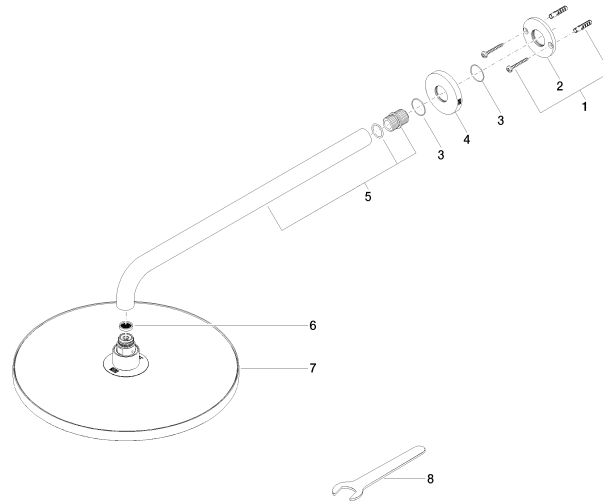

Rain shower with wall fixing 300 mm - Platinum

TARA

28 679 970

- 450mm projection
- rain shower Ø 300 mm
- PURE RAIN, max. flow rate 14 l/min (at 3 bar)
- Function from: 10 l/min
- rosette Ø 60 mm
- 1/2" connection
- with anti-scale system
- quick clearing
- WRAS 2212012

Fits: TARA, LISSÉ, VAIA, META

	Platinum	28 679 970-08
	Chrome	28 679 970-00
	Brushed Platinum	28 679 970-06
	Dark Chrome	28 679 970-19
	Light Gold	28 679 970-26
	Brushed Light Gold	28 679 970-27
	Brushed Durabrass (23kt Gold)	28 679 970-28
	Matte Black	28 679 970-33
	Brushed Bronze	28 679 970-42
	Brushed Champagne (22kt Gold)	28 679 970-46
	Champagne (22kt Gold)	28 679 970-47
	Brushed Chrome	28 679 970-93
	Brushed Dark Platinum	28 679 970-99

Recommended miscellaneous

- Concealed wall elbow -** 35 085 970 90
- max. recess depth 163 mm
 - min. recess depth 90 mm

28 679 970

mm [inches]

Flow rate chart

Certificates

WRAS_2212012.

DVGW_DW-
6517DN0118.

LGA_29235.

28 679 970

Spare parts list

No.	Item Number	Name	Quantity used	Delivery time
1	04 30 31 032 00 90	fixing set	1	2
2	09 17 20 120 90	holder	1	2
3	09 14 10 150 90	seal	2	2
4	09 27 97 015-08	rosette	1	40
5	90 11 03 070 00-08	pipe	1	40
6	09 23 01 075 90	insert	1	2
7	04 12 05 091 00-08	shower	1	40
8	90 30 09 069 00 90	key	1	2