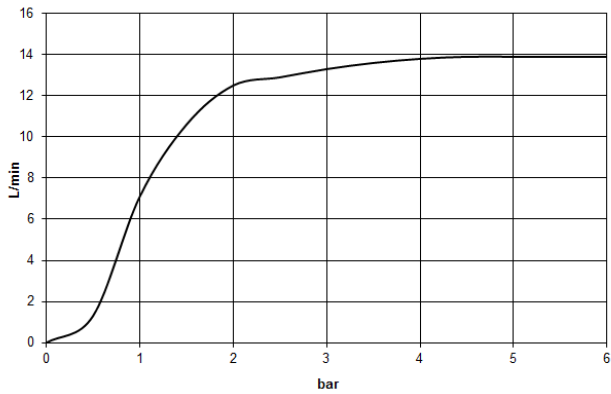

Rain shower with wall fixing 300 mm - Platinum

TARA

28 679 970

- 450mm projection
- rain shower Ø 300 mm
- PURE RAIN, max. flow rate 14 l/min (at 3 bar)
- Function from: 10 l/min
- rosette Ø 60 mm
- 1/2" connection
- with anti-scale system
- quick clearing
- WRAS 2212012

Recommended miscellaneous

- Concealed wall elbow -** 35 085 970 90
- max. recess depth 163 mm
 - min. recess depth 90 mm

28 679 970

mm [inches]

Flow rate chart

Certificates

WRAS_2212012.

DVGW_DW-
6517DN0118.