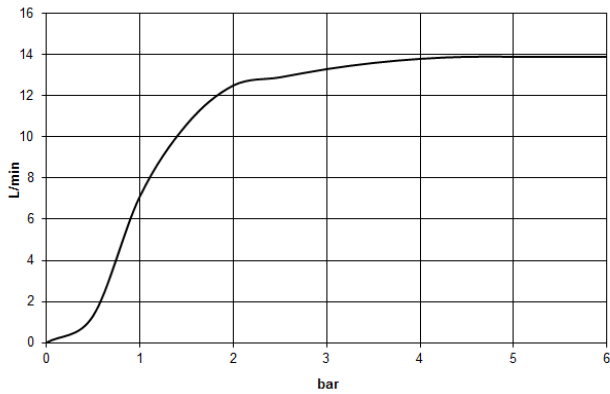

**Rain shower with wall fixing 300 mm - Matte Black**

TARA

28 679 970

- 450mm projection
- rain shower Ø 300 mm
- PURE RAIN, max. flow rate 14 l/min (at 3 bar)
- Function from: 10 l/min
- rosette Ø 60 mm
- 1/2" connection
- with anti-scale system
- quick clearing
- WRAS 2212012

**Recommended miscellaneous**

- Concealed wall elbow -** 35 085 970 90
- max. recess depth 163 mm
  - min. recess depth 90 mm

28 679 970

mm [inches]

**Flow rate chart**

**Codes & Standards**

DIN 4109

EN 1112