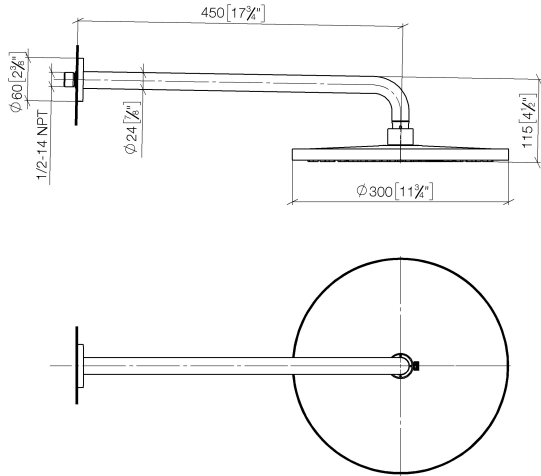

**Rain shower with wall fixing 300 mm - Matte Black**

TARA

28 679 970

- 450mm projection
- rain shower Ø 300 mm
- PURE RAIN, max. flow rate 14 l/min (at 3 bar)
- Function from: 10 l/min
- rosette Ø 60 mm
- 1/2" connection
- with anti-scale system
- quick clearing
- WRAS 2212012

Fits: TARA, LISSÉ, VAIA, META

	Matte Black	28 679 970-33
	Chrome	28 679 970-00
	Brushed Platinum	28 679 970-06
	Platinum	28 679 970-08
	Dark Chrome	28 679 970-19
	Light Gold	28 679 970-26
	Brushed Light Gold	28 679 970-27
	Brushed Durabronze (23kt Gold)	28 679 970-28
	Brushed Bronze	28 679 970-42
	Brushed Champagne (22kt Gold)	28 679 970-46
	Champagne (22kt Gold)	28 679 970-47
	Brushed Chrome	28 679 970-93
	Brushed Dark Platinum	28 679 970-99

**Recommended miscellaneous**

- Concealed wall elbow -** 35 085 970 90
- max. recess depth 163 mm
  - min. recess depth 90 mm

28 679 970

mm [inches]

**Flow rate chart**

**Codes & Standards**

DIN 4109

EN 1112

### Product version from 3/13/2017

No.	Item Number	Name	Quantity used	Delivery time
	04 30 31 032 00 90	fixing set	9	2