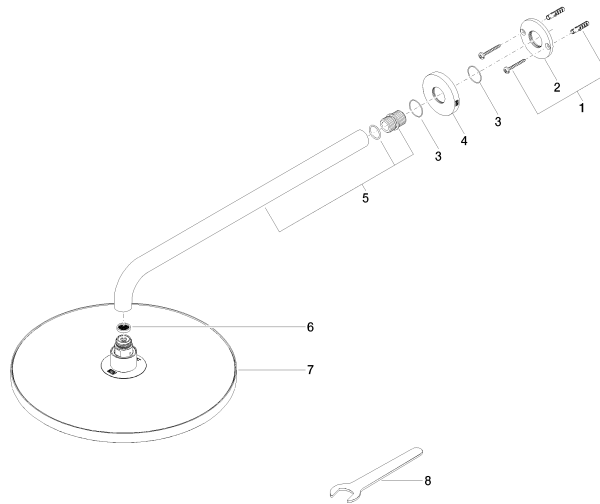

# Rain shower with wall fixing 300 mm - Matte Black

TARA

28 679 970

## Spare parts list

### Product version from 3/13/2017

No.	Item Number	Name	Quantity used	Delivery time
	04 30 31 032 00 90	fixing set	9	2