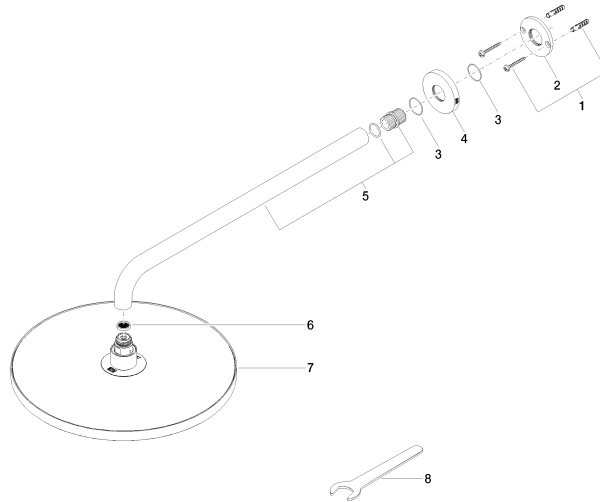

Rain shower with wall fixing 300 mm - Brushed Bronze

TARA

28 679 970

- 450mm projection
- rain shower Ø 300 mm
- PURE RAIN, max. flow rate 14 l/min (at 3 bar)
- Function from: 10 l/min
- rosette Ø 60 mm
- 1/2" connection
- with anti-scale system
- quick clearing
- WRAS 2212012

Recommended miscellaneous

- Concealed wall elbow -** 35 085 970 90
- min. recess depth 90 mm
 - max. recess depth 163 mm

28 679 970

mm [inches]

Flow rate chart

Codes & Standards

DIN 4109

EN 1112

ISO 3822

Scottish Water
Byelaws

UK Water Supply
Regulations

Ü-Zeichen

Rain shower with wall fixing 300 mm - Brushed Bronze

TARA

28 679 970

Certificates

LGA_29

DVGW_DW-
6517DN0

WRAS_2212

28 679 970

Product version from 3/13/2017

Rain shower with wall fixing 300 mm - Brushed Bronze

TARA

28 679 970