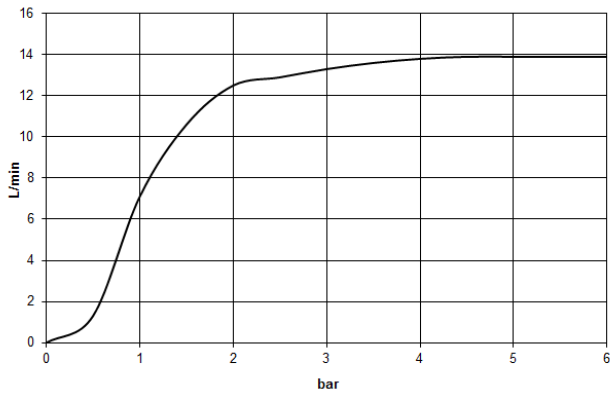

Rain shower with wall fixing 300 mm - Brushed Bronze

TARA

28 679 970

- 450mm projection
- rain shower Ø 300 mm
- PURE RAIN, max. flow rate 14 l/min (at 3 bar)
- Function from: 10 l/min
- rosette Ø 60 mm
- 1/2" connection
- with anti-scale system
- quick clearing
- WRAS 2212012

Recommended miscellaneous

- Concealed wall elbow -** 35 085 970 90
- min. recess depth 90 mm
 - max. recess depth 163 mm

28 679 970

mm [inches]

Flow rate chart

Codes & Standards

DIN 4109

EN 1112