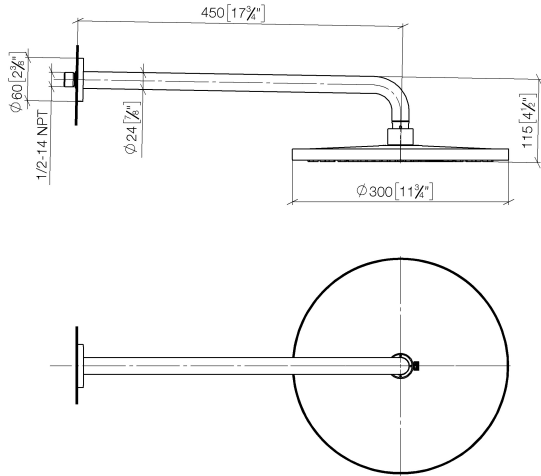

Rain shower with wall fixing 300 mm - Brushed Bronze

TARA

28 679 970

- 450mm projection
- rain shower Ø 300 mm
- PURE RAIN, max. flow rate 14 l/min (at 3 bar)
- Function from: 10 l/min
- rosette Ø 60 mm
- 1/2" connection
- with anti-scale system
- quick clearing
- WRAS 2212012

Fits: TARA, LISSÉ, VAIA, META

	Brushed Bronze	28 679 970-42
	Chrome	28 679 970-00
	Brushed Platinum	28 679 970-06
	Platinum	28 679 970-08
	Dark Chrome	28 679 970-19
	Light Gold	28 679 970-26
	Brushed Light Gold	28 679 970-27
	Brushed Durabronze (23kt Gold)	28 679 970-28
	Matte Black	28 679 970-33
	Brushed Champagne (22kt Gold)	28 679 970-46
	Champagne (22kt Gold)	28 679 970-47
	Brushed Chrome	28 679 970-93
	Brushed Dark Platinum	28 679 970-99

Recommended miscellaneous

- Concealed wall elbow -** 35 085 970 90
- min. recess depth 90 mm
 - max. recess depth 163 mm

28 679 970

mm [inches]

Flow rate chart

Codes & Standards

DIN 4109

EN 1112

ISO 3822

Scottish Water
Byelaws

UK Water Supply
Regulations

Ü-Zeichen

Rain shower with wall fixing 300 mm - Brushed Bronze

TARA

28 679 970

Certificates