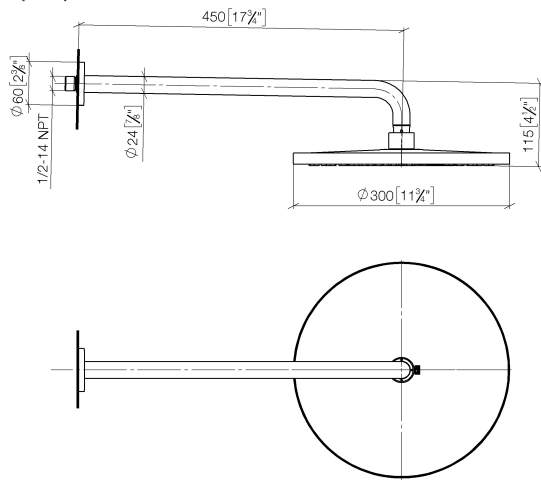

Rain shower with wall fixing 300 mm - Brushed Champagne (22kt Gold)

TARA

28 679 970

- 450mm projection
- rain shower Ø 300 mm
- PURE RAIN, max. flow rate 14 l/min (at 3 bar)
- Function from: 10 l/min
- rosette Ø 60 mm
- 1/2" connection
- with anti-scale system
- quick clearing
- WRAS 1707033

Fits: TARA, LISSÉ, VAIA, META

	Brushed Champagne (22kt Gold)	28 679 970-46
	Chrome	28 679 970-00
	Brushed Platinum	28 679 970-06
	Platinum	28 679 970-08
	Dark Chrome	28 679 970-19
	Light Gold	28 679 970-26
	Brushed Light Gold	28 679 970-27
	Brushed Durabrass (23kt Gold)	28 679 970-28
	Matte Black	28 679 970-33
	Brushed Bronze	28 679 970-42
	Champagne (22kt Gold)	28 679 970-47
	Brushed Chrome	28 679 970-93
	Brushed Dark Platinum	28 679 970-99

Recommended miscellaneous

- Concealed wall elbow -** 35 085 970 90
- max. recess depth 163 mm
 - min. recess depth 90 mm

28 679 970

mm [inches]

Flow rate chart

Certificates

WRAS_2212012.

DVGW_DW-
6517DN0118.

LGA_29235.

28 679 970

Spare parts list

No.	Item Number	Name	Quantity used	Delivery time
1	04 30 31 032 00 90	fixing set	1	2
2	09 17 20 120 90	holder	1	2
3	09 14 10 150 90	seal	2	2
4	09 27 97 015-46	rosette	1	30
5	90 11 03 070 00-46	pipe	1	30
6	09 23 01 075 90	insert	1	2
7	04 12 05 091 00-46	shower	1	30
8	90 30 09 069 00 90	key	1	2