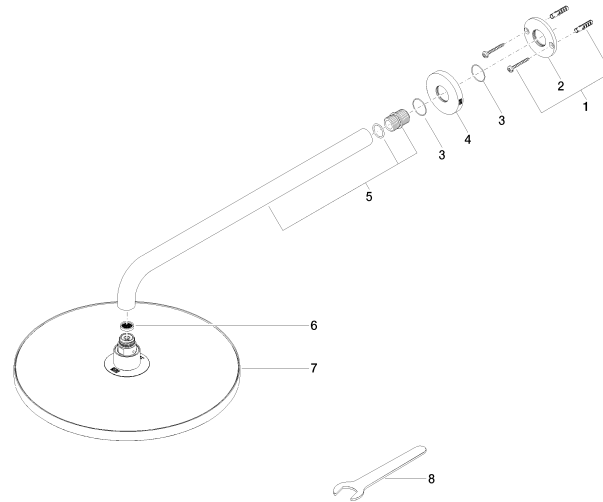

Rain shower with wall fixing 300 mm - Brushed Champagne (22kt Gold)

TARA

28 679 970

- 450mm projection
- rain shower Ø 300 mm
- PURE RAIN, max. flow rate 14 l/min (at 3 bar)
- Function from: 10 l/min
- rosette Ø 60 mm
- 1/2" connection
- with anti-scale system
- quick clearing
- WRAS 1707033

Fits: TARA, LISSÉ, VAIA, META

	Brushed Champagne (22kt Gold)	28 679 970-46
	Chrome	28 679 970-00
	Brushed Platinum	28 679 970-06
	Platinum	28 679 970-08
	Dark Chrome	28 679 970-19
	Light Gold	28 679 970-26
	Brushed Light Gold	28 679 970-27
	Brushed Durabrass (23kt Gold)	28 679 970-28
	Matte Black	28 679 970-33
	Brushed Bronze	28 679 970-42
	Champagne (22kt Gold)	28 679 970-47
	Brushed Chrome	28 679 970-93
	Brushed Dark Platinum	28 679 970-99

Recommended miscellaneous

- Concealed wall elbow -** 35 085 970 90
- max. recess depth 163 mm
 - min. recess depth 90 mm

28 679 970

mm [inches]

Flow rate chart

Certificates

WRAS_2212012.

DVGW_DW-
6517DN0118.

LGA_29235.

28 679 970

Spare parts list

No.	Item Number	Name	Quantity used	Delivery time
1	04 30 31 032 00 90	fixing set	1	2
2	09 17 20 120 90	holder	1	2
3	09 14 10 150 90	seal	2	2
4	09 27 97 015-46	rosette	1	30
5	90 11 03 070 00-46	pipe	1	30
6	09 23 01 075 90	insert	1	2
7	04 12 05 091 00-46	shower	1	30
8	90 30 09 069 00 90	key	1	2