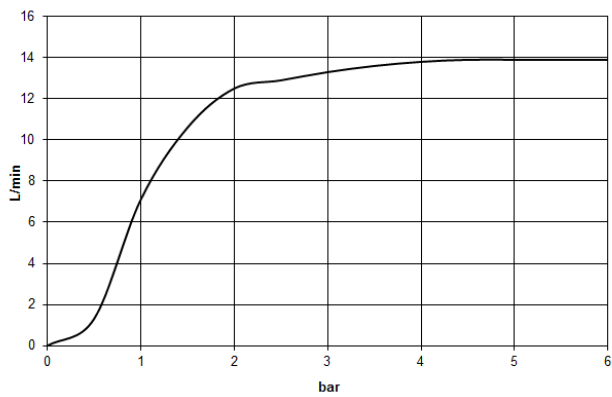

Rain shower with wall fixing 300 mm - Brushed Champagne (22kt Gold)

TARA

28 679 970

- 450mm projection
- rain shower Ø 300 mm
- PURE RAIN, max. flow rate 14 l/min (at 3 bar)
- Function from: 10 l/min
- rosette Ø 60 mm
- 1/2" connection
- with anti-scale system
- quick clearing
- WRAS 1707033

Recommended miscellaneous

- Concealed wall elbow -** 35 085 970 90
- max. recess depth 163 mm
 - min. recess depth 90 mm

28 679 970

mm [inches]

Flow rate chart

Certificates

WRAS_2212012.

DVGW_DW-
6517DN0118.