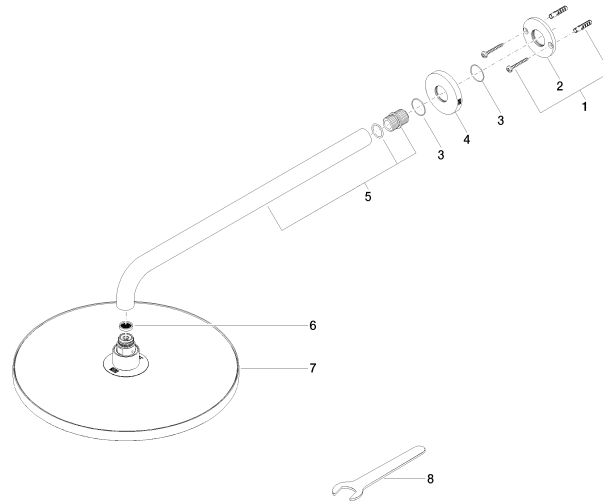

Rain shower with wall fixing 300 mm - Champagne (22kt Gold)

TARA

28 679 970

- 450mm projection
- rain shower Ø 300 mm
- PURE RAIN, max. flow rate 14 l/min (at 3 bar)
- Function from: 10 l/min
- rosette Ø 60 mm
- 1/2" connection
- with anti-scale system
- quick clearing
- WRAS 2212012

Fits: TARA, LISSÉ, VAIA, META

	Champagne (22kt Gold)	28 679 970-47
	Chrome	28 679 970-00
	Brushed Platinum	28 679 970-06
	Platinum	28 679 970-08
	Dark Chrome	28 679 970-19
	Light Gold	28 679 970-26
	Brushed Light Gold	28 679 970-27
	Brushed Durabronze (23kt Gold)	28 679 970-28
	Matte Black	28 679 970-33
	Brushed Bronze	28 679 970-42
	Brushed Champagne (22kt Gold)	28 679 970-46
	Brushed Chrome	28 679 970-93
	Brushed Dark Platinum	28 679 970-99

Recommended miscellaneous

- Concealed wall elbow -** 35 085 970 90
- max. recess depth 163 mm
 - min. recess depth 90 mm

28 679 970

mm [inches]

Flow rate chart

Certificates

WRAS_2212012. DVGW_DW- LGA_29235.
6517DN0118.

28 679 970

Spare parts list

No.	Item Number	Name	Quantity used	Delivery time
1	04 30 31 032 00 90	fixing set	1	2
2	09 17 20 120 90	holder	1	2
3	09 14 10 150 90	seal	2	2
4	09 27 97 015-47	rosette	1	30
5	90 11 03 070 00-47	pipe	1	30
6	09 23 01 075 90	insert	1	2
7	04 12 05 091 00-47	shower	1	30
8	90 30 09 069 00 90	key	1	2